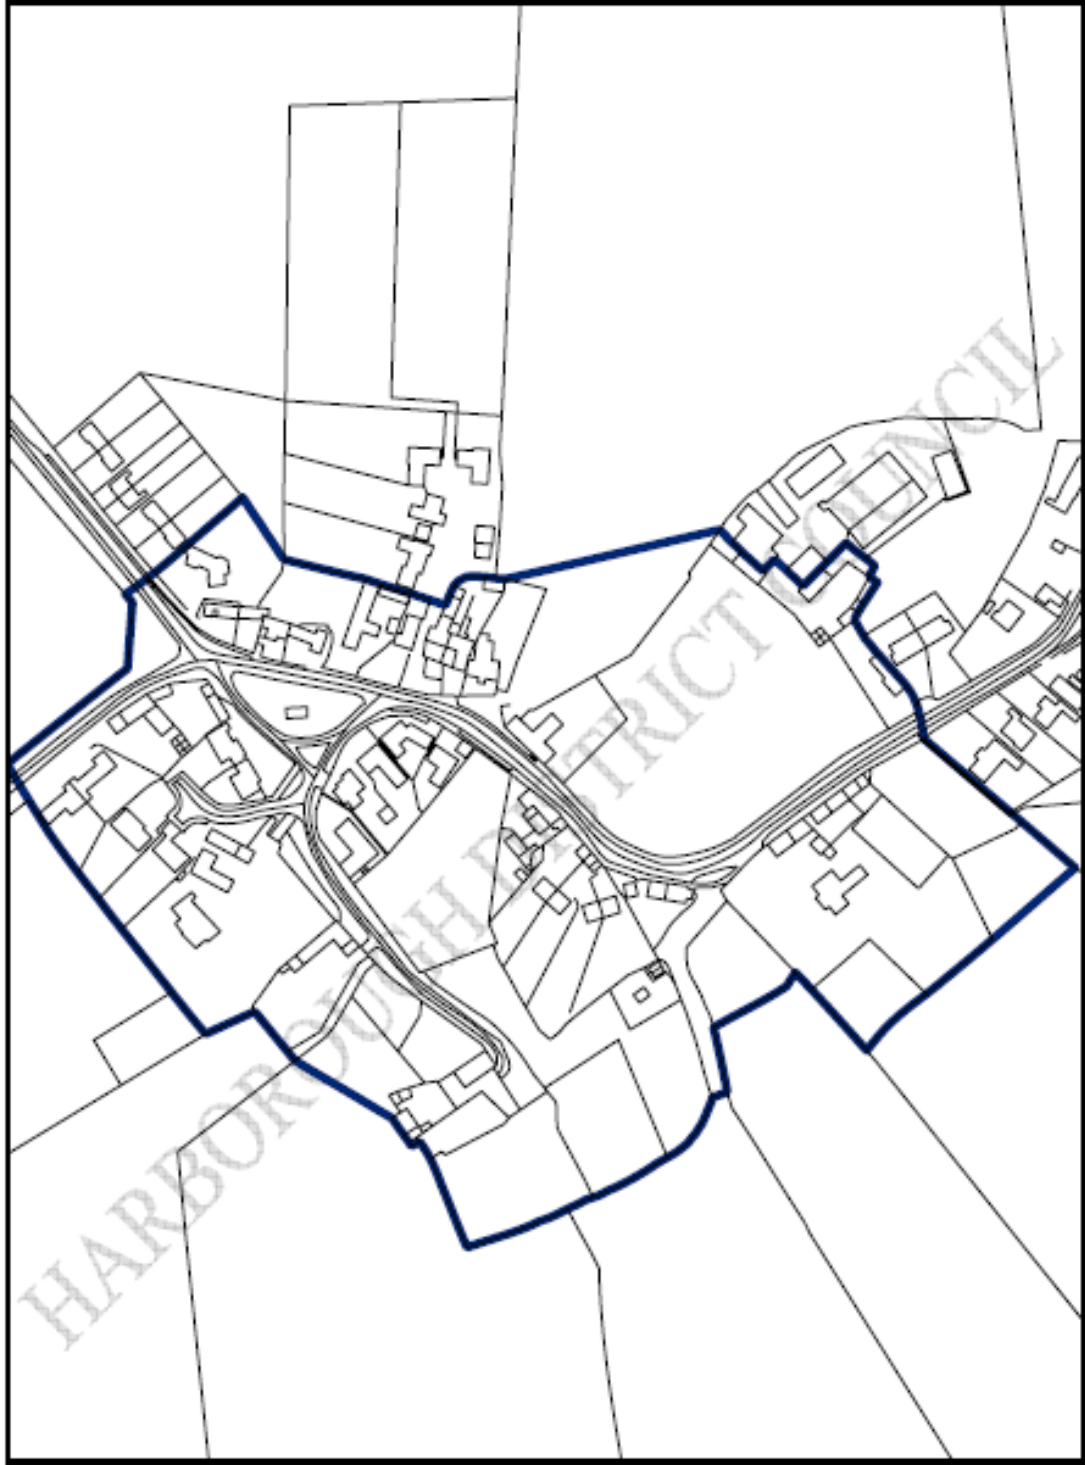

Drayton Conservation Area

— Conservation Area Boundary 0 30 60 120 180 240 Meters

Designated 1975
Boundary Revised: 10th July 2006

1:2,412 

©Crown Copyright. All rights reserved. Harborough District Council 100023843 2004