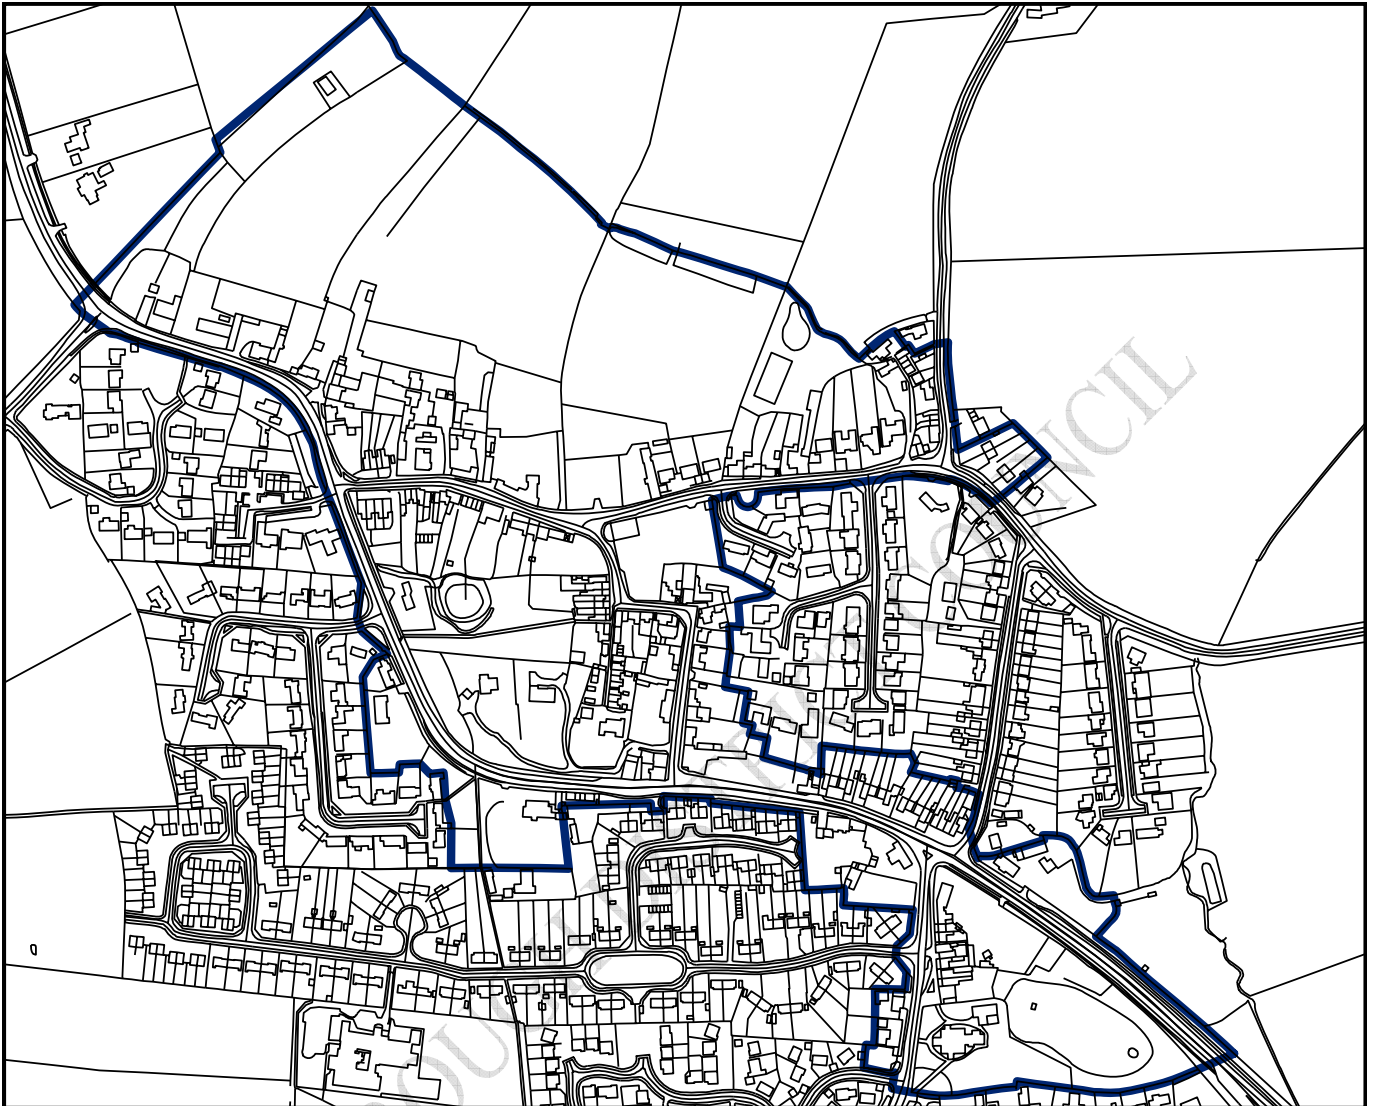

Kibworth Harcourt Conservation Area

— Conservation Area Boundary

Designated: 1982; Previously Revised 1994
Boundary Revised: 16th July 2007

1:4,300

©Crown Copyright. All rights reserved. Harborough District Council 100023843 2004