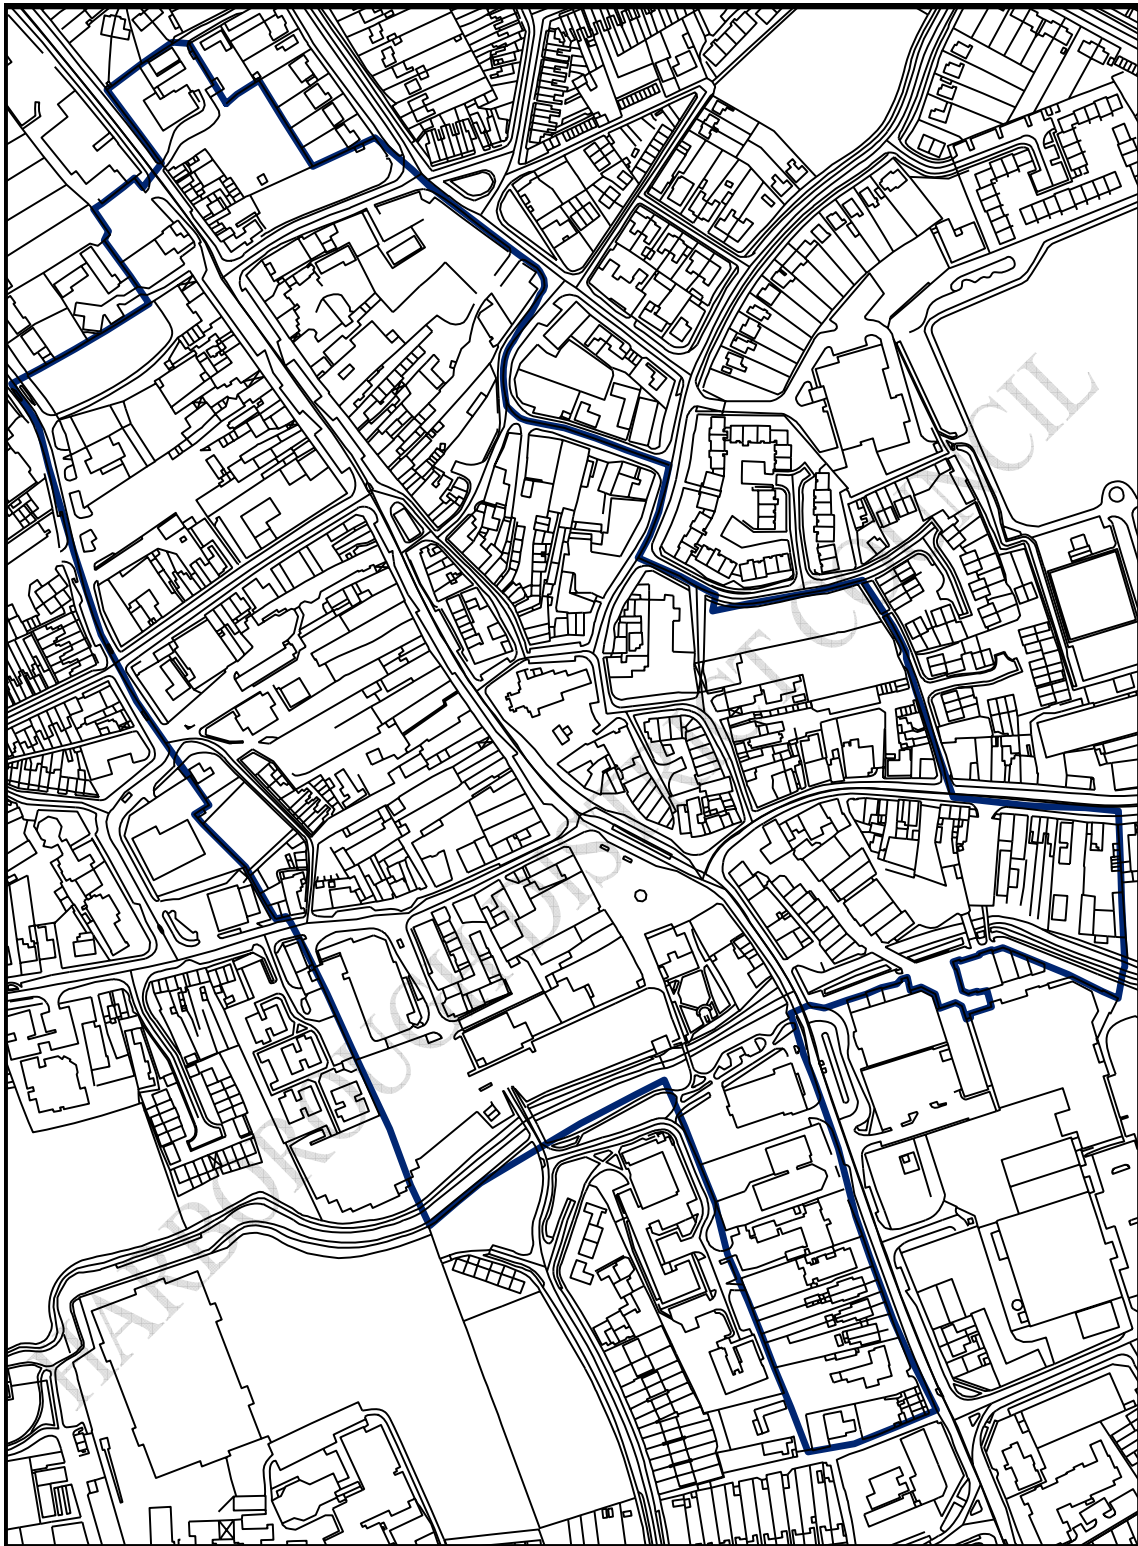

Market Harborough Conservation Area

Designated 1969
Boundary Revised 9th March 2005

1:3,410