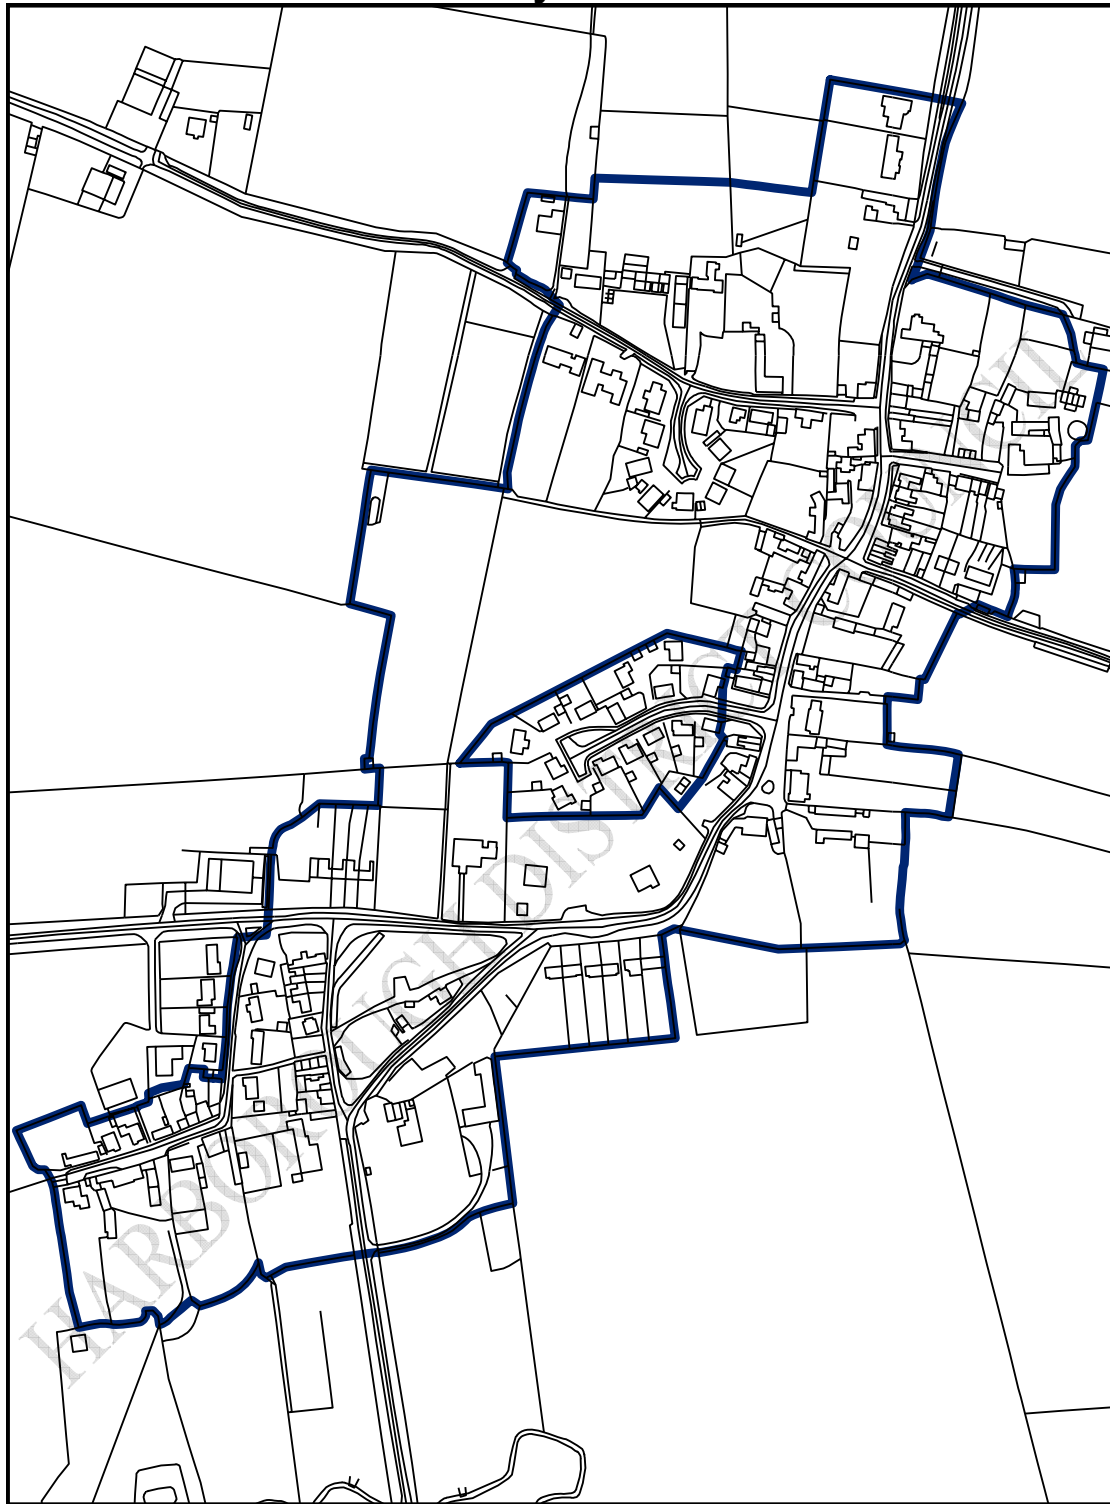

# Smeeton Westerby Conservation Area

Designated 1975  
Boundary Revised: 10<sup>th</sup> July 2006

1:3,553 