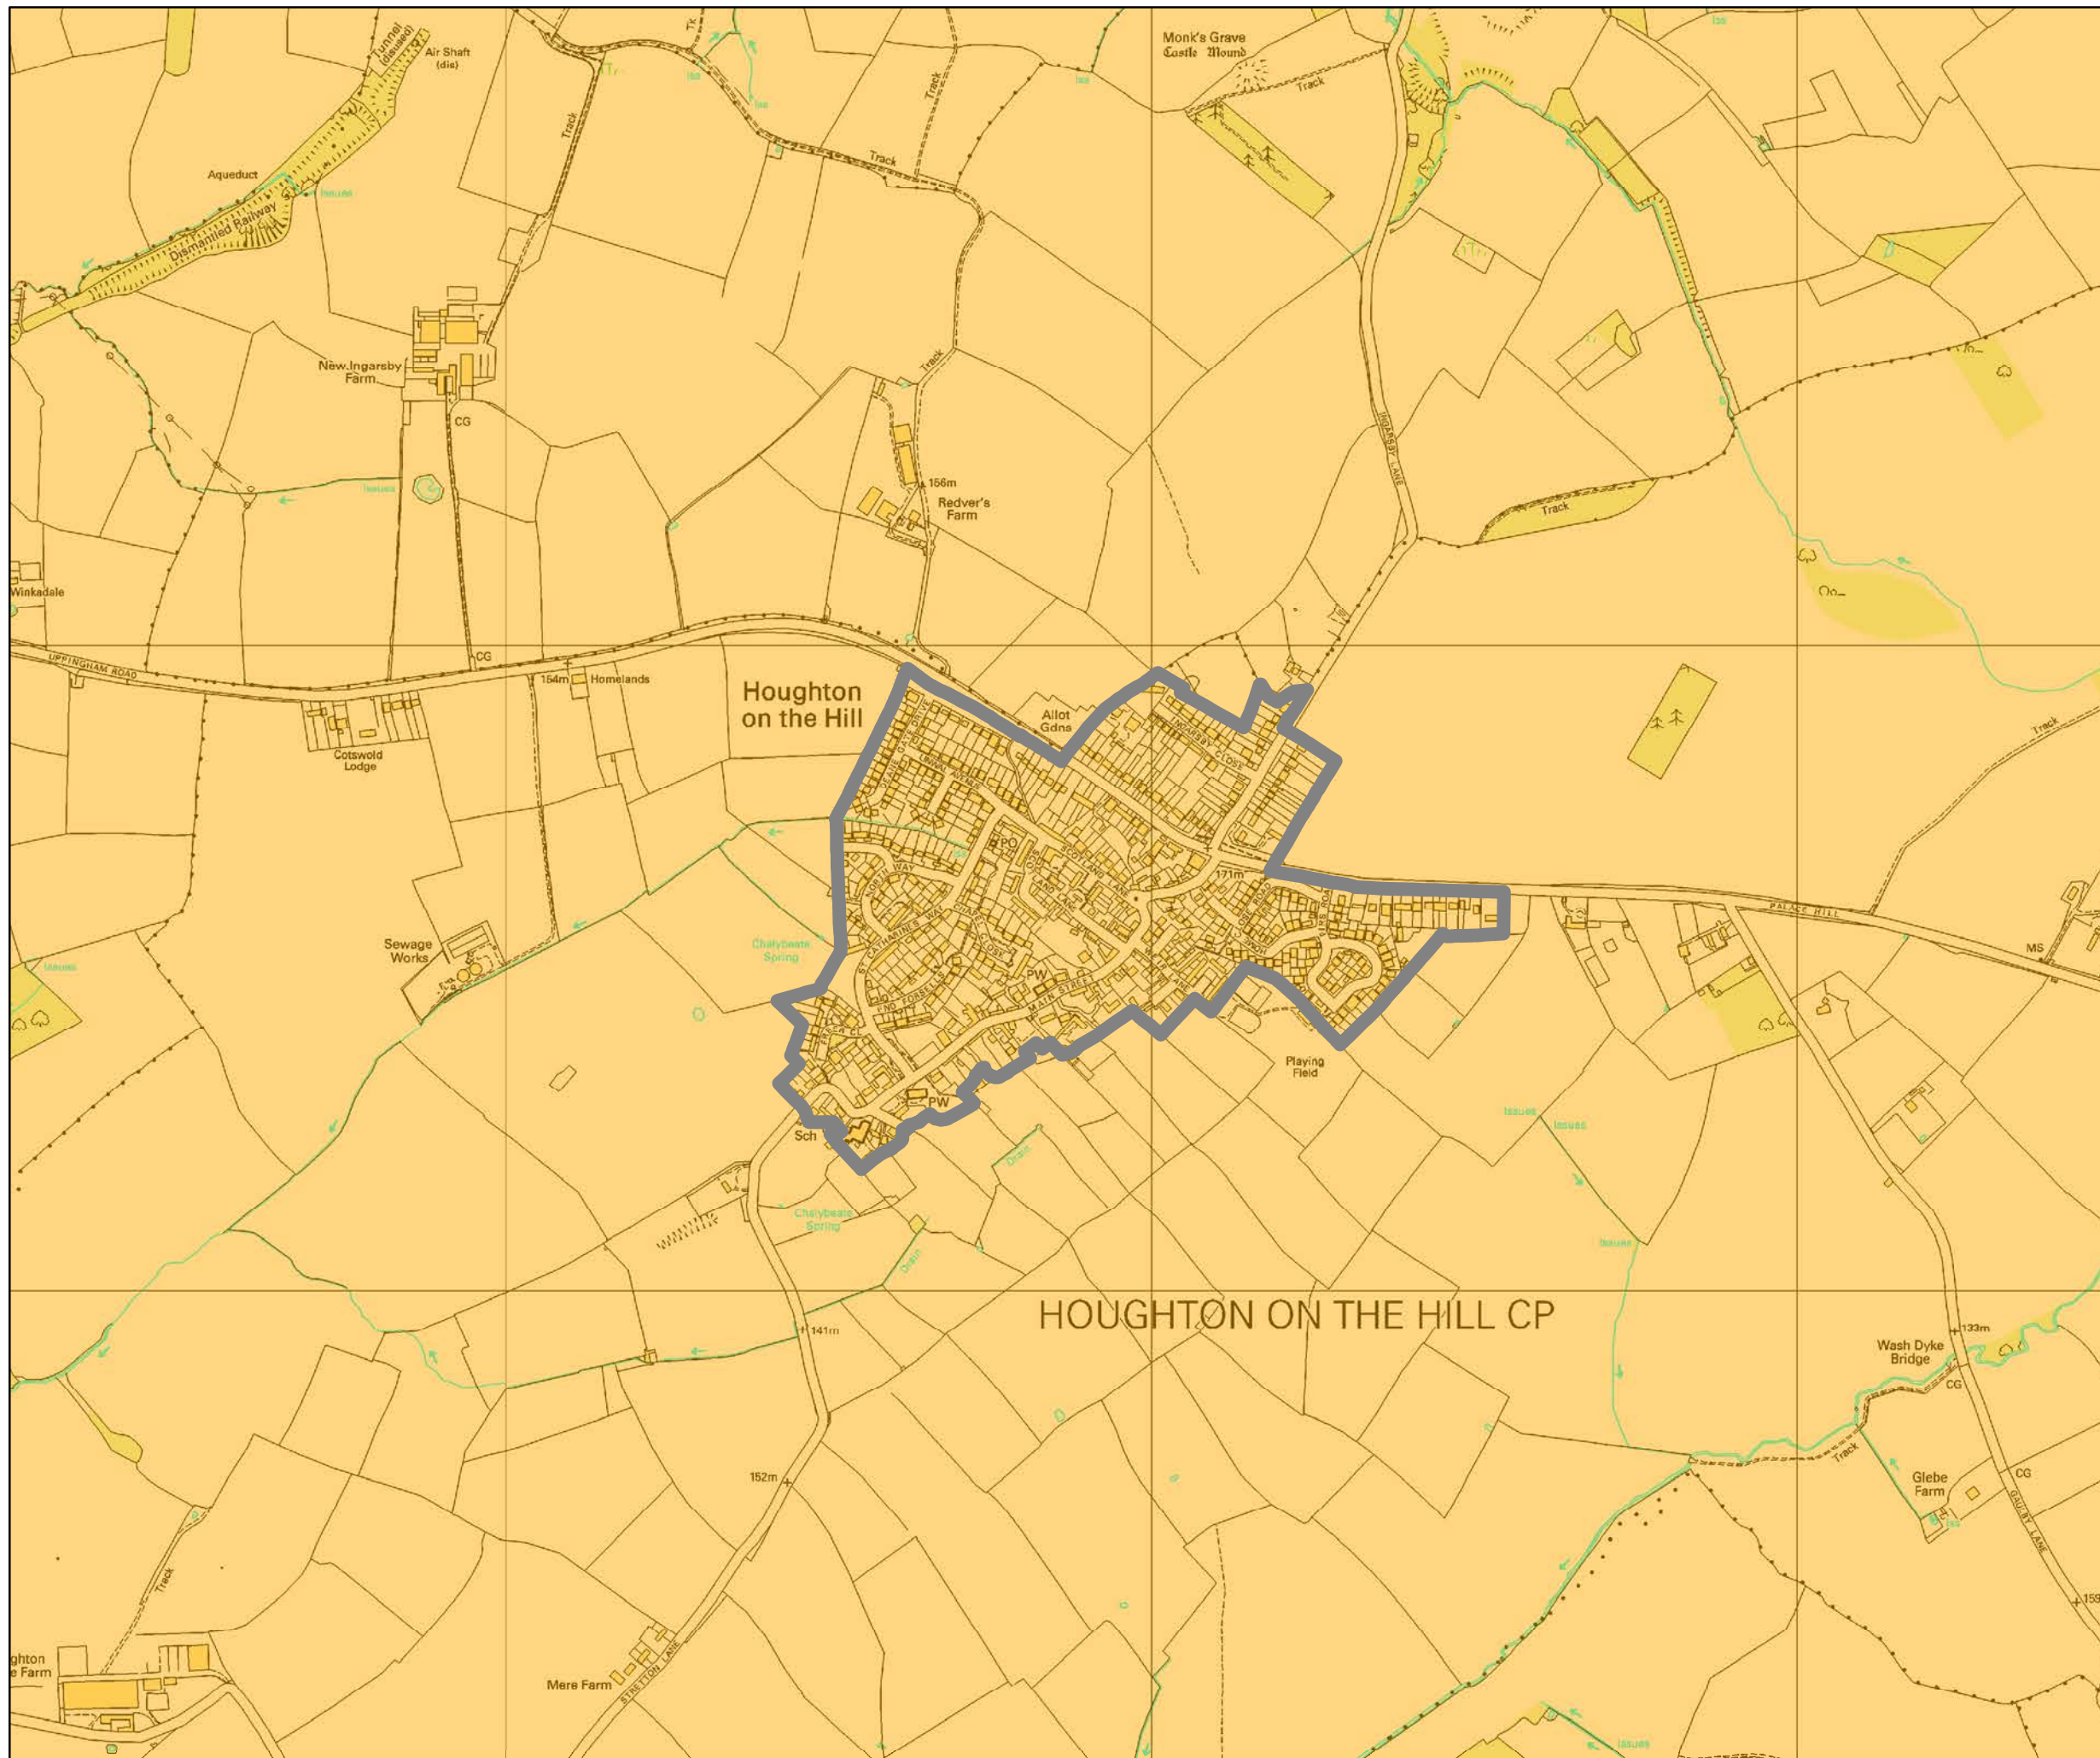

Key

-  Limits to Development
- Harborough District Council Landscape Character Areas
-  Houghton on the Hill - High Leicestershire

Houghton on the Hill

Local Landscape Areas

B16007.01

Scale: 1:10,000 @ A3

February 2016

Key

-  Limits to Development
-  Local Landscape Character Areas Sensitivity
-  Medium-High

Houghton on the Hill

Local Landscape Character Areas Sensitivity

Drawing: B16007.02

Scale: 1:10,000 @ A3

February 2016