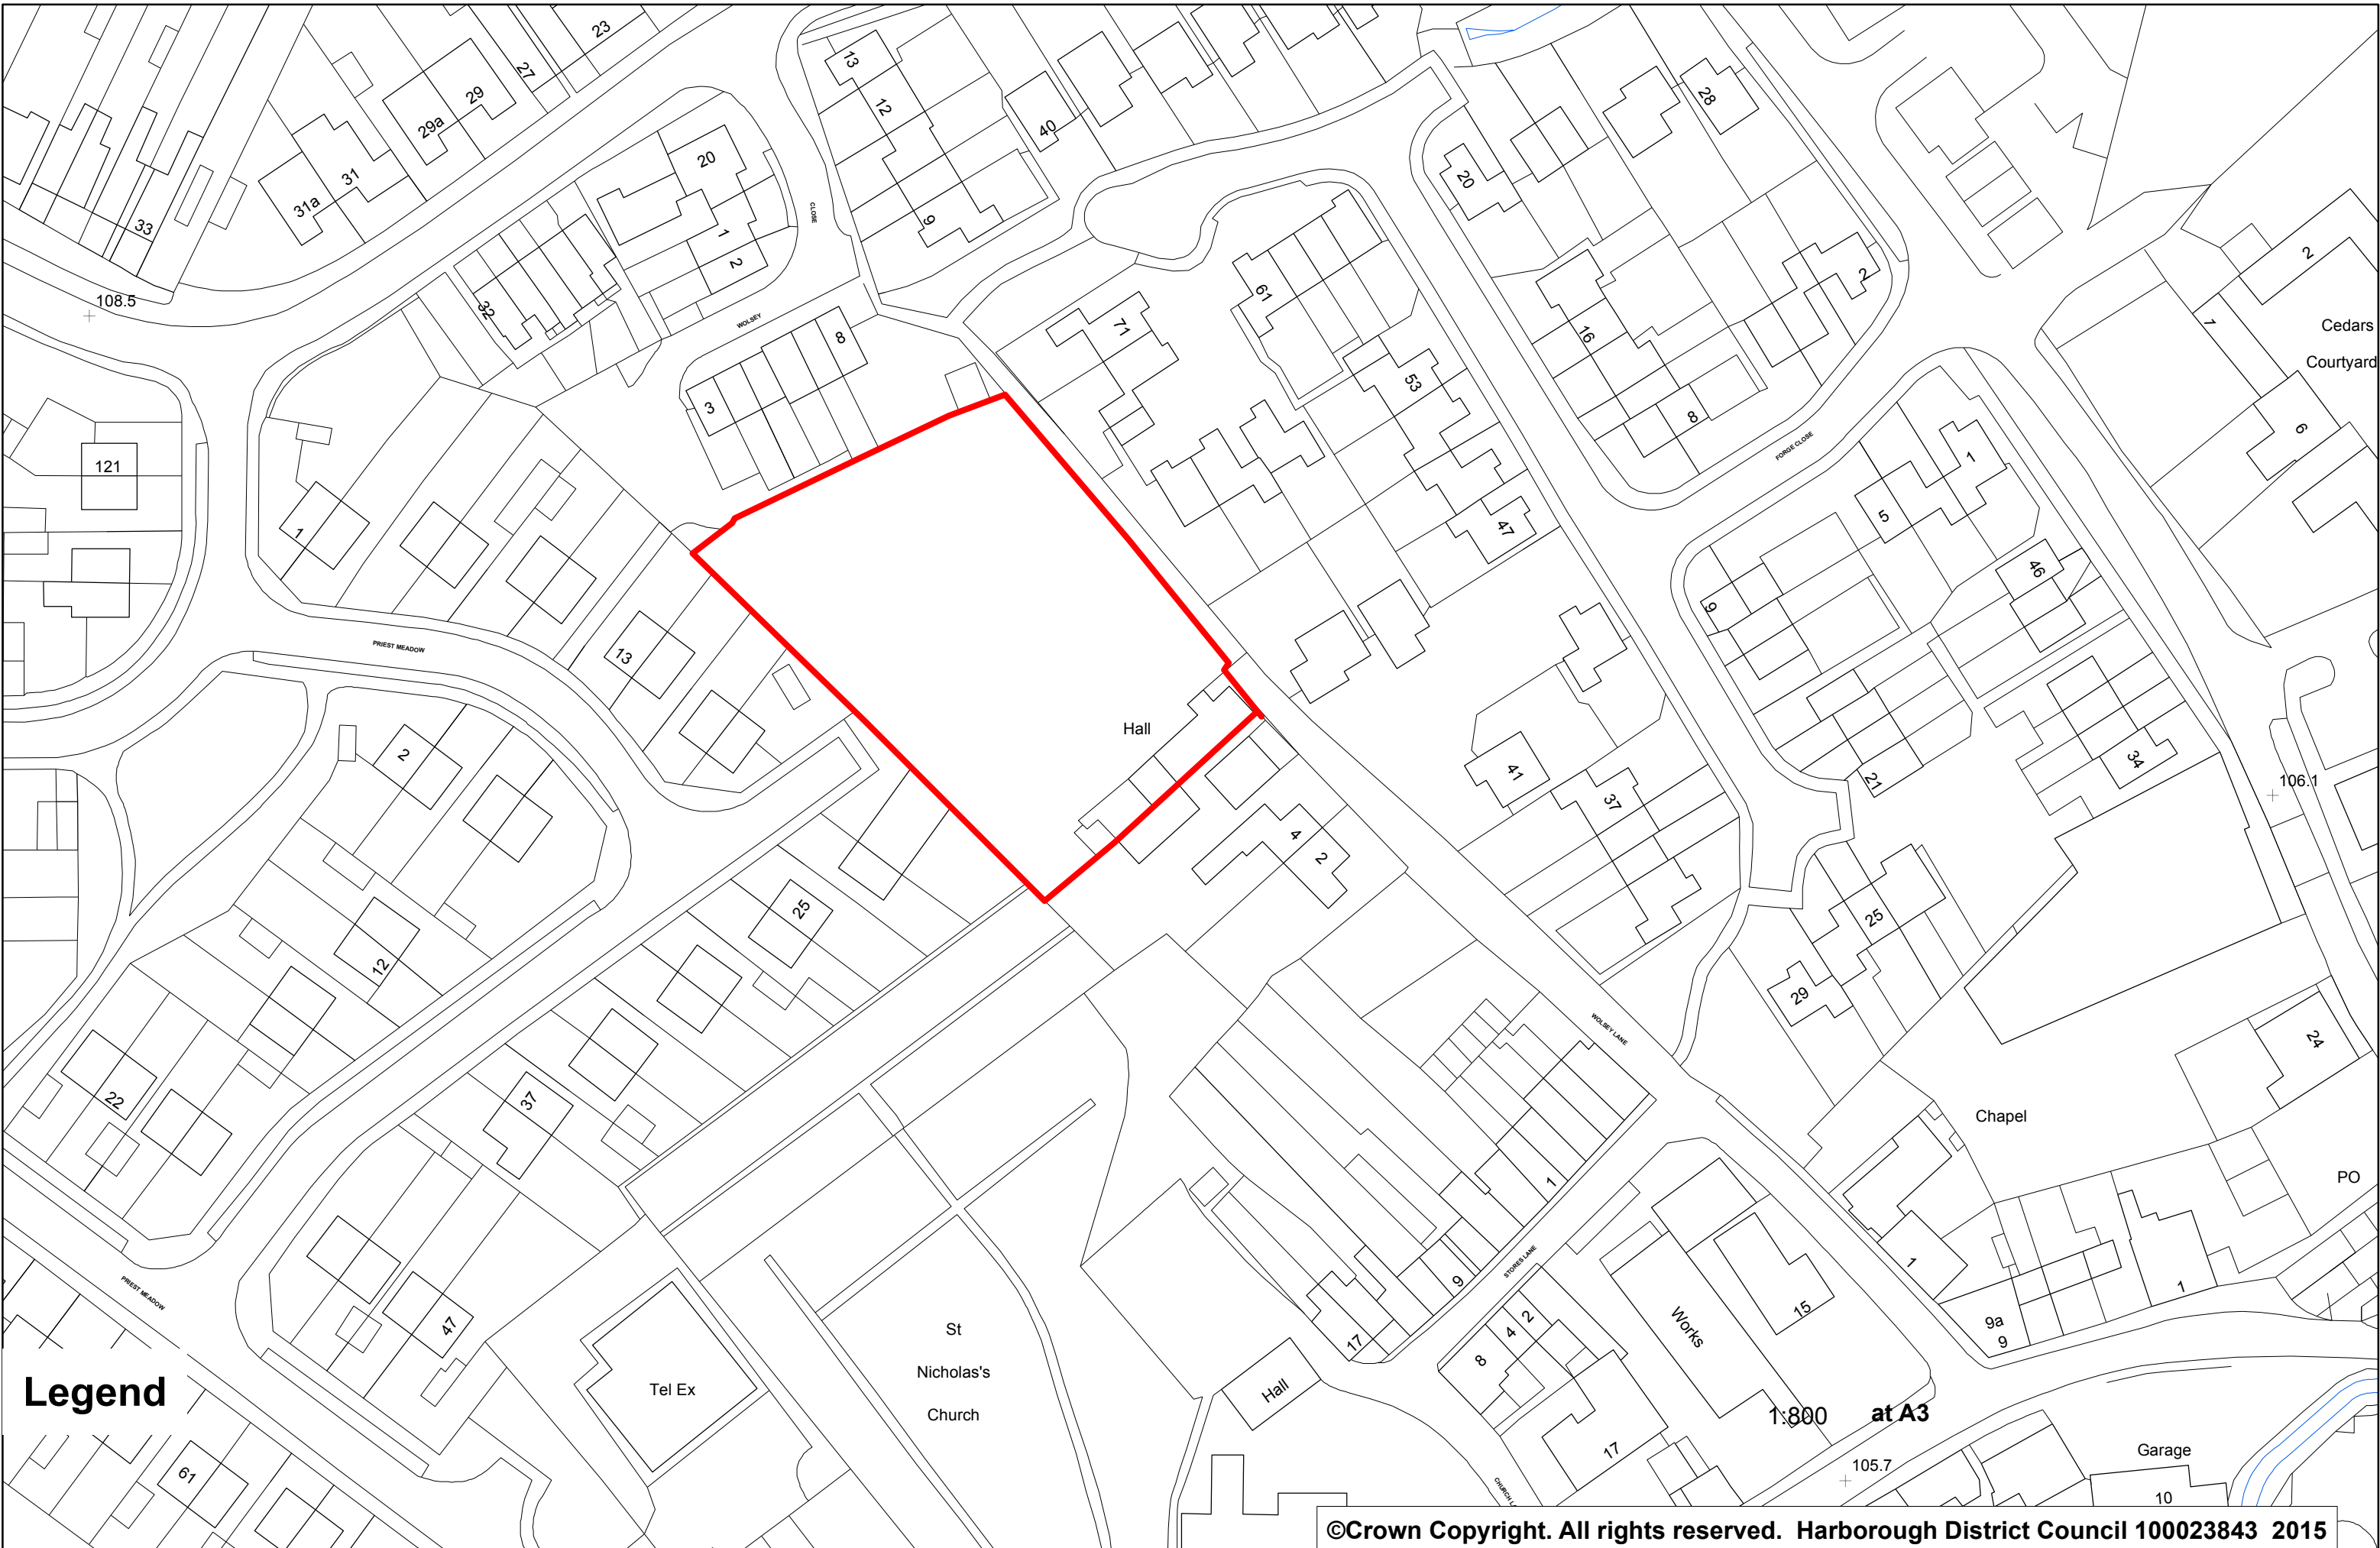

# Band Hall, Fleckney Listed as an Asset of Community Value 20/6/2017

**Legend**

1:800 at A3