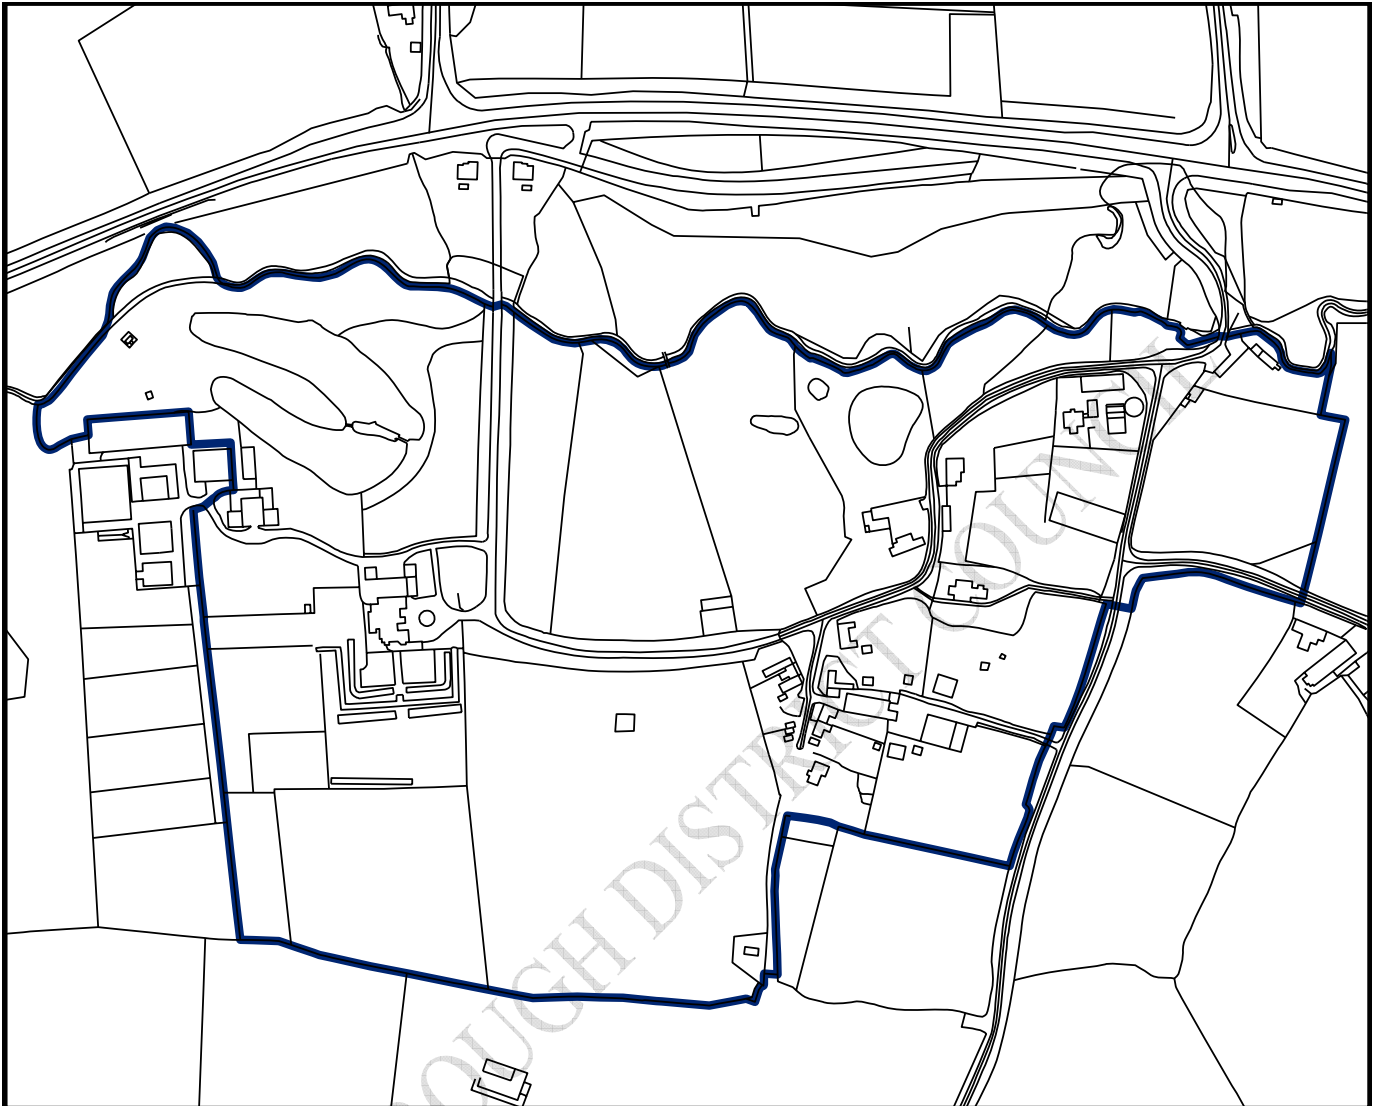

Allexton Conservation Area

— Conservation Area Boundary

Designated: 1994
Boundary Revised: 16th July 2007

1:3,508 