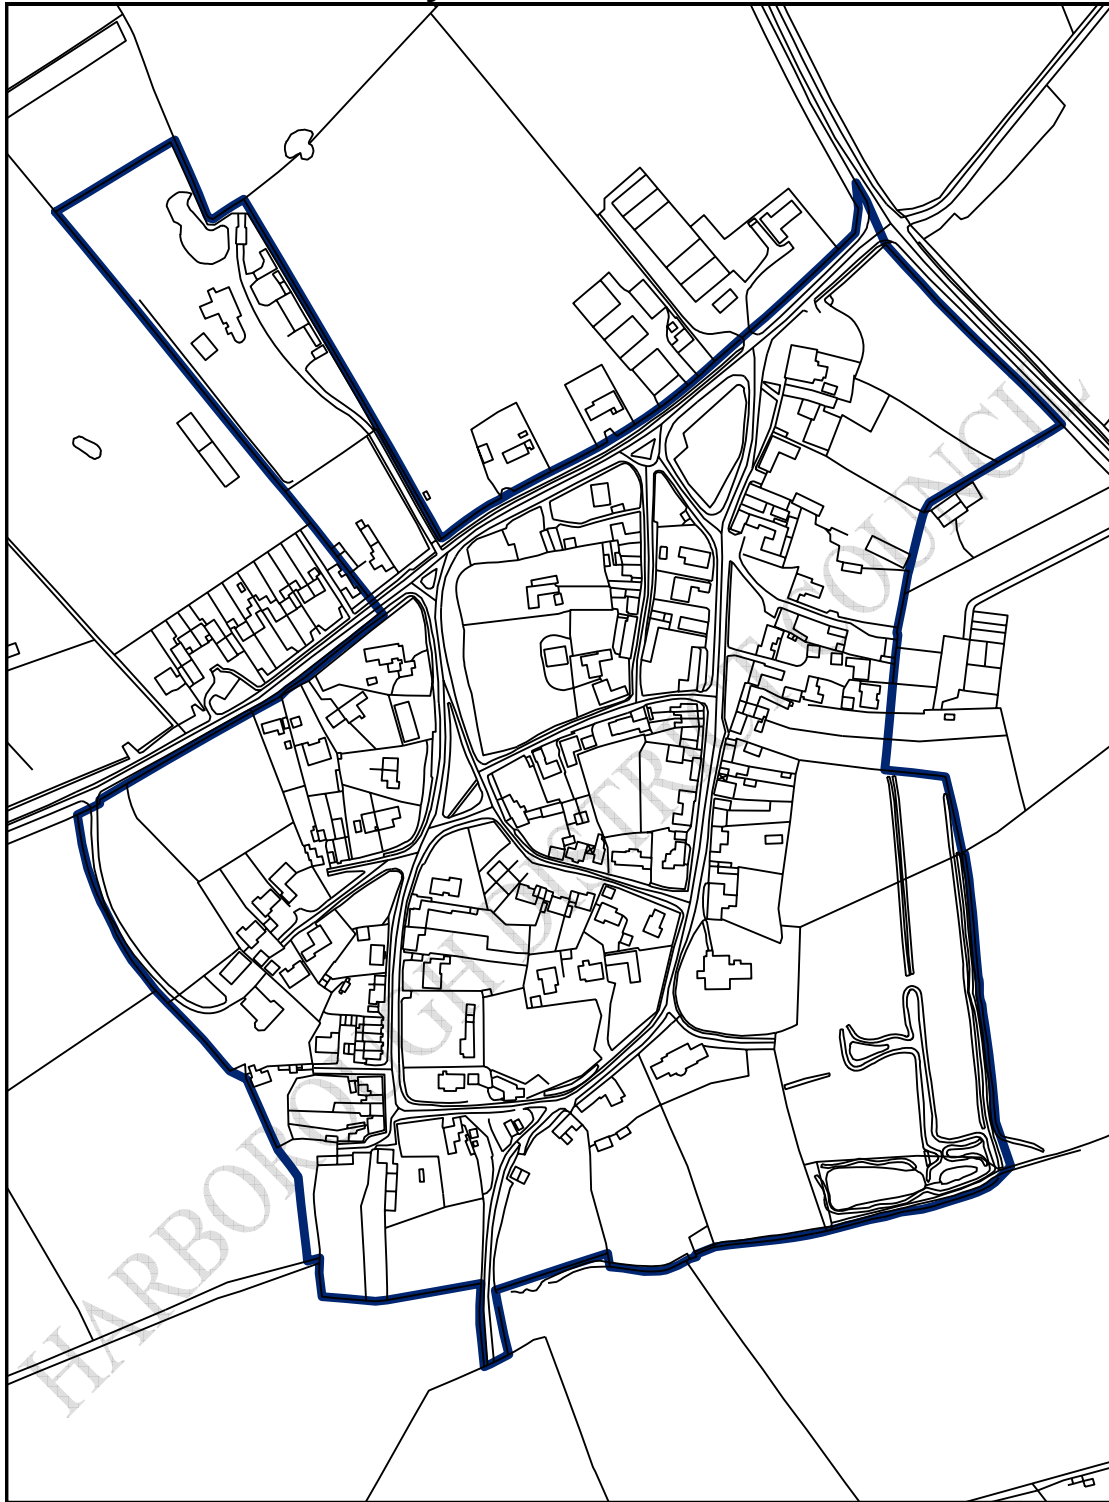

Arnesby Conservation Area

— Conservation Area Boundary

Designated 1987
Boundary Revised: 16th July 2007

1:3,171