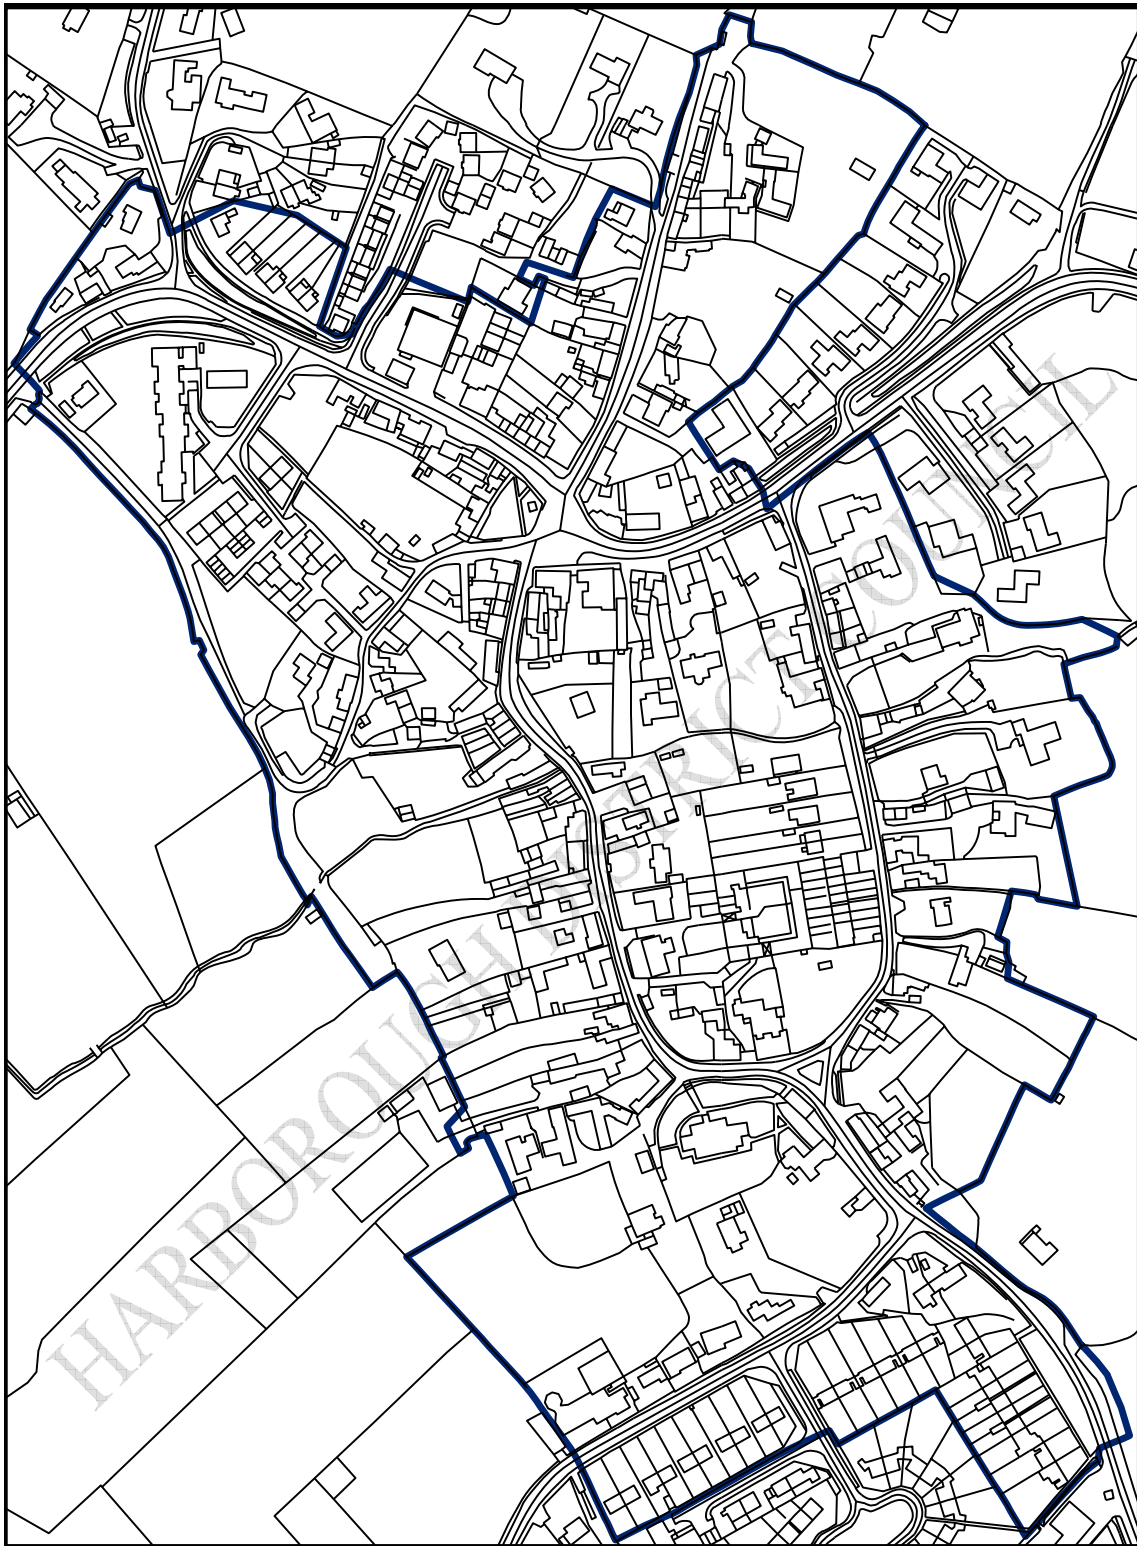

Billesdon Conservation Area

Designated 1974
Boundary Revised 9th March 2005

1:2,913