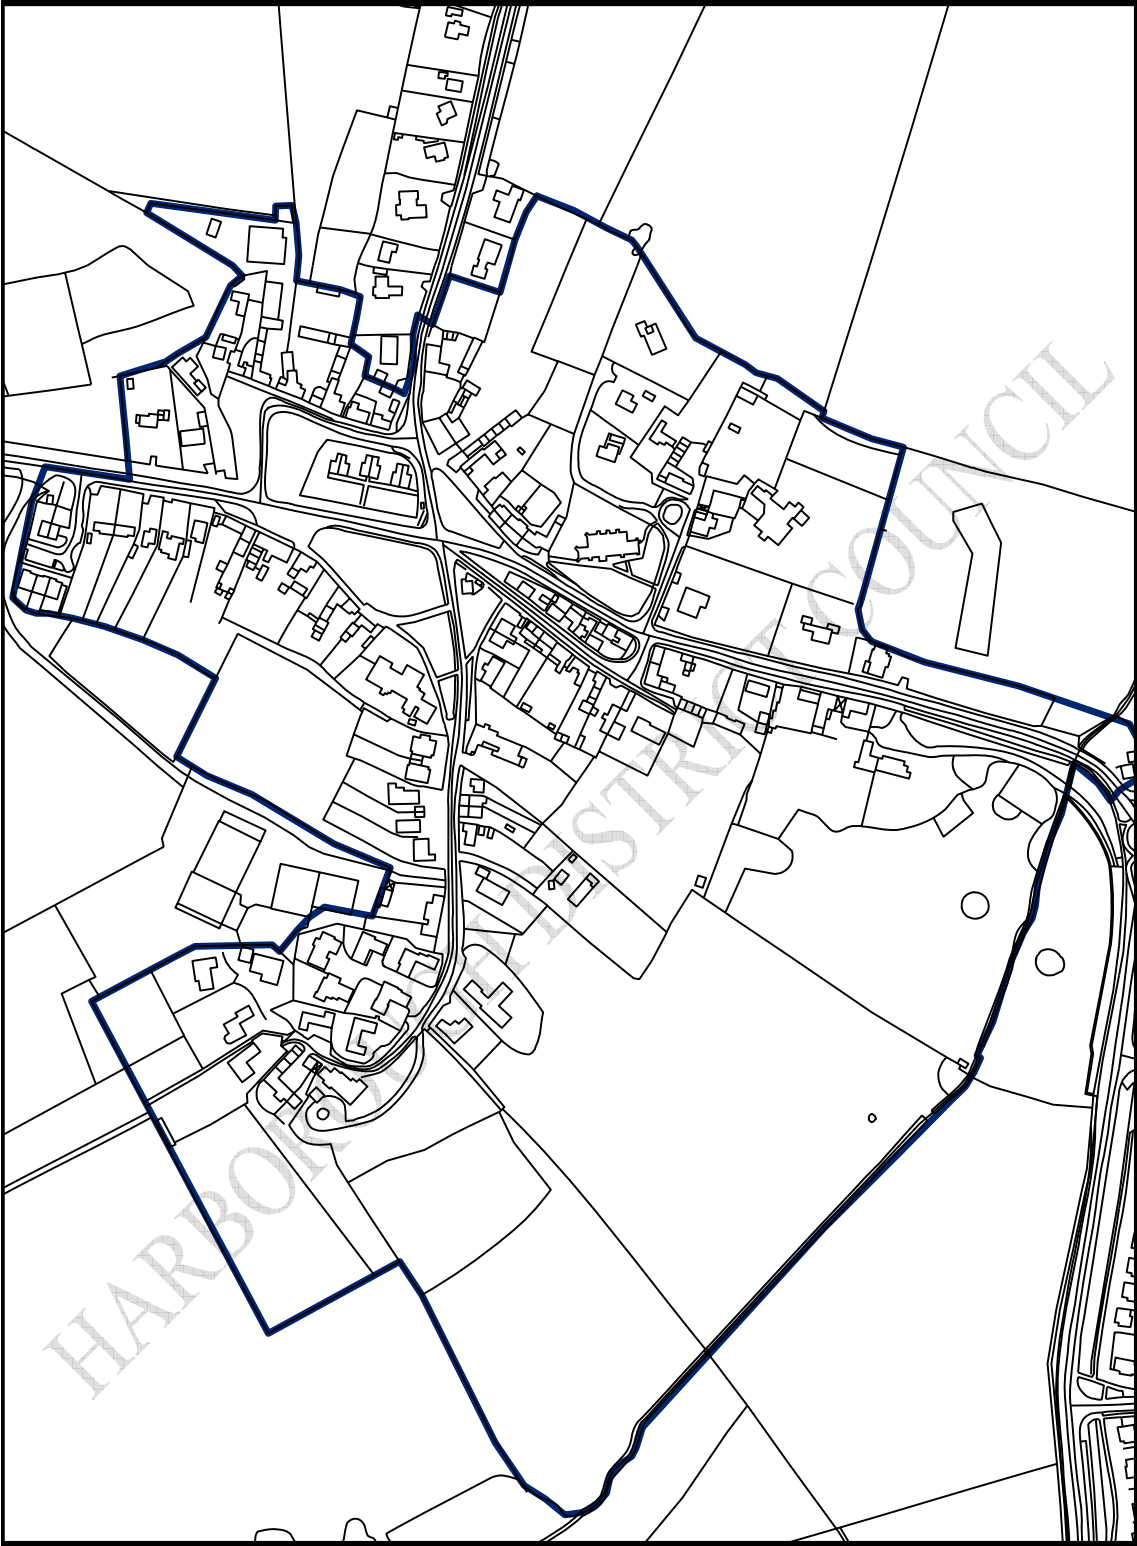

Bitteswell Conservation Area

Designated 1972
Boundary Revised 9th March 2005

1:3,325 