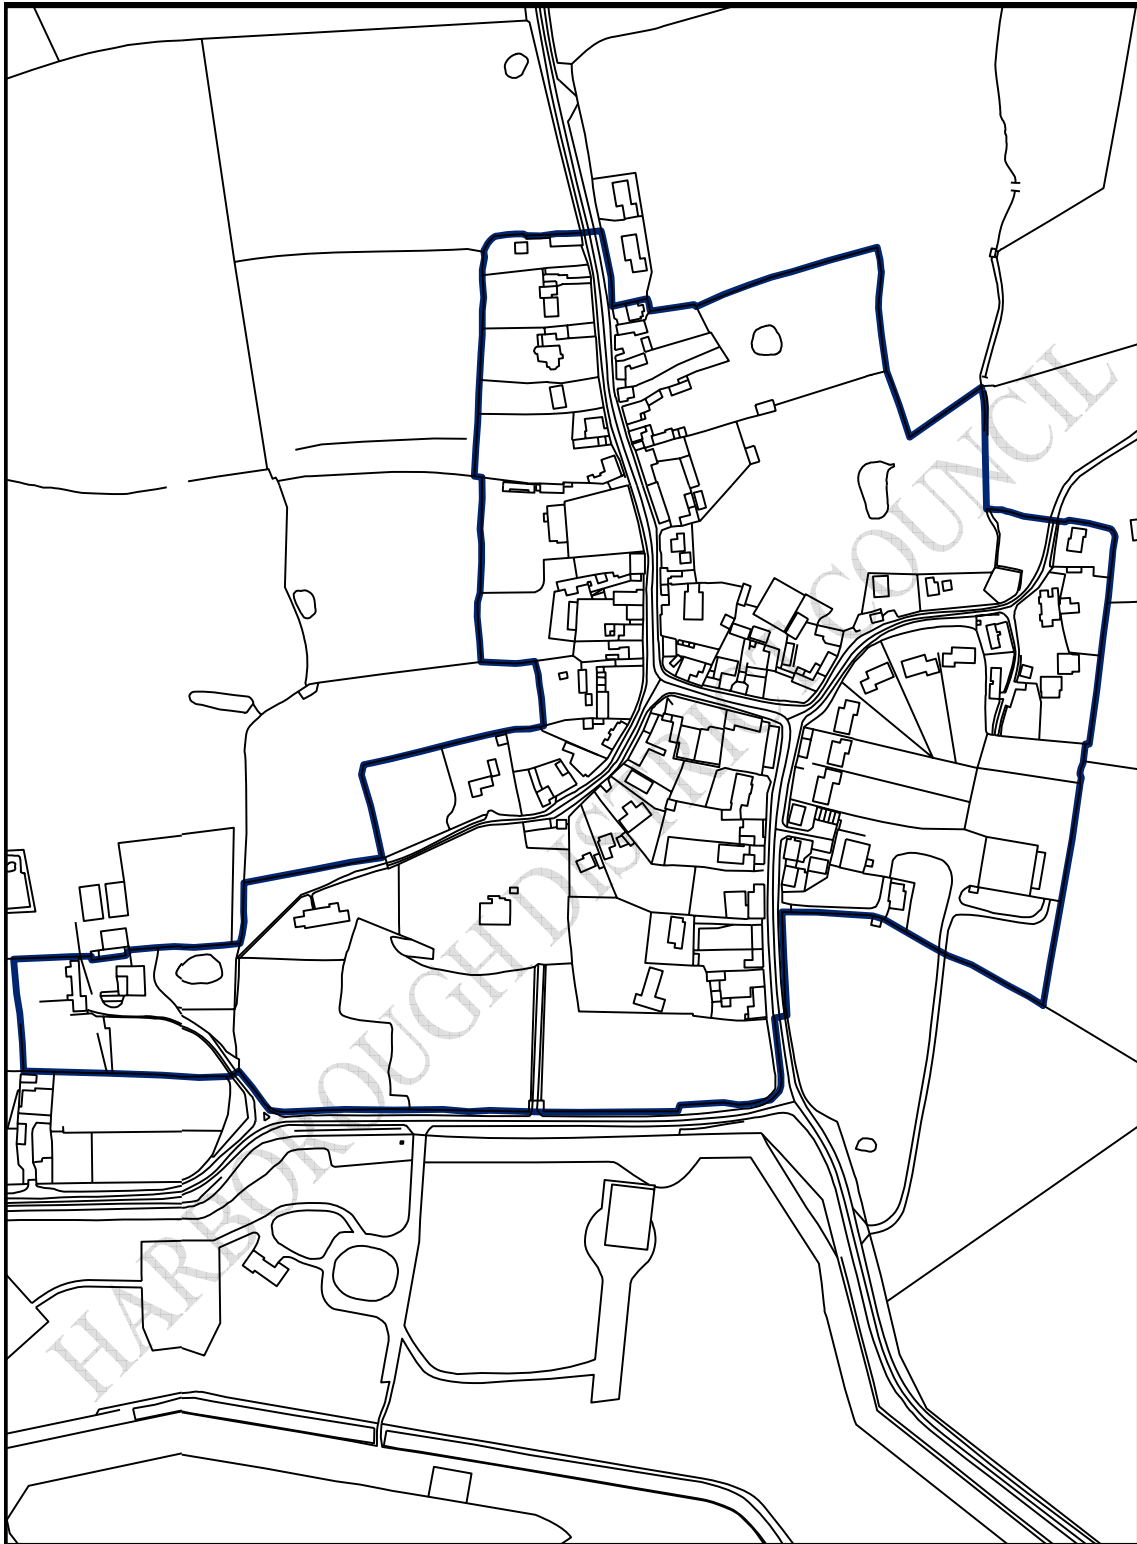

Bruntingthorpe Conservation Area

Designated 1973
Boundary Revised 9th March 2005

1:3,416