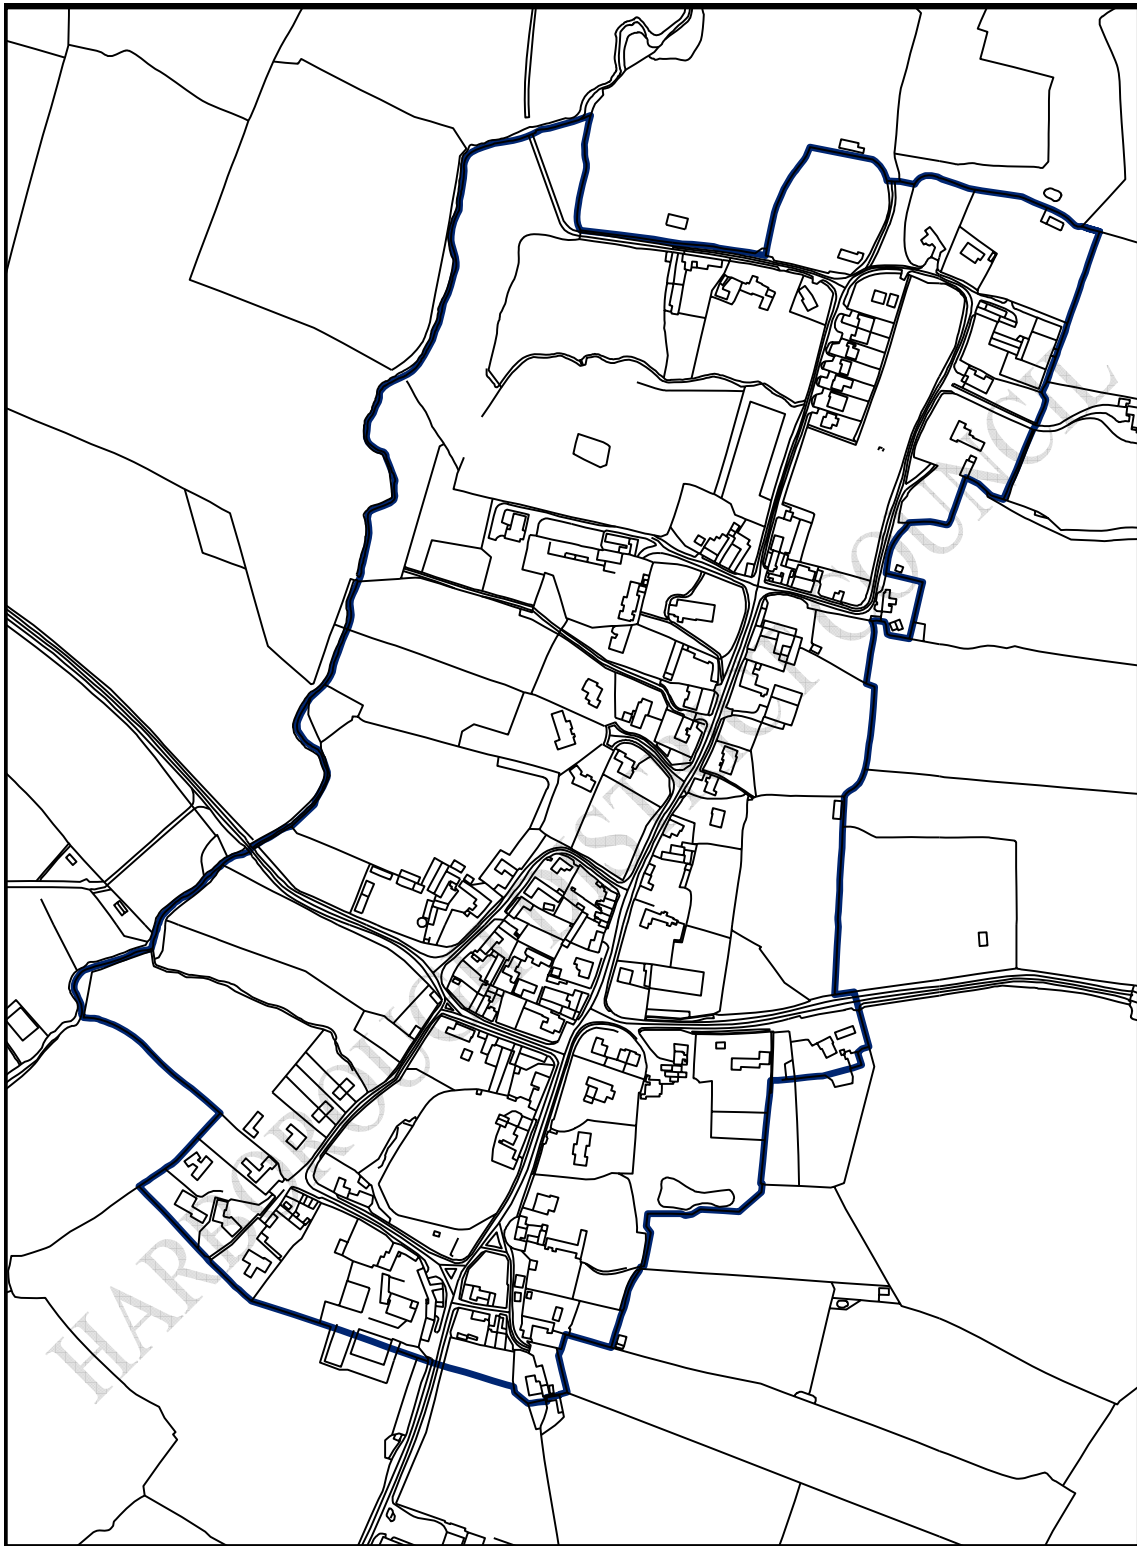

# Burton Overy Conservation Area

Designated 1975  
Boundary Revised 9<sup>th</sup> March 2005

1:4,422