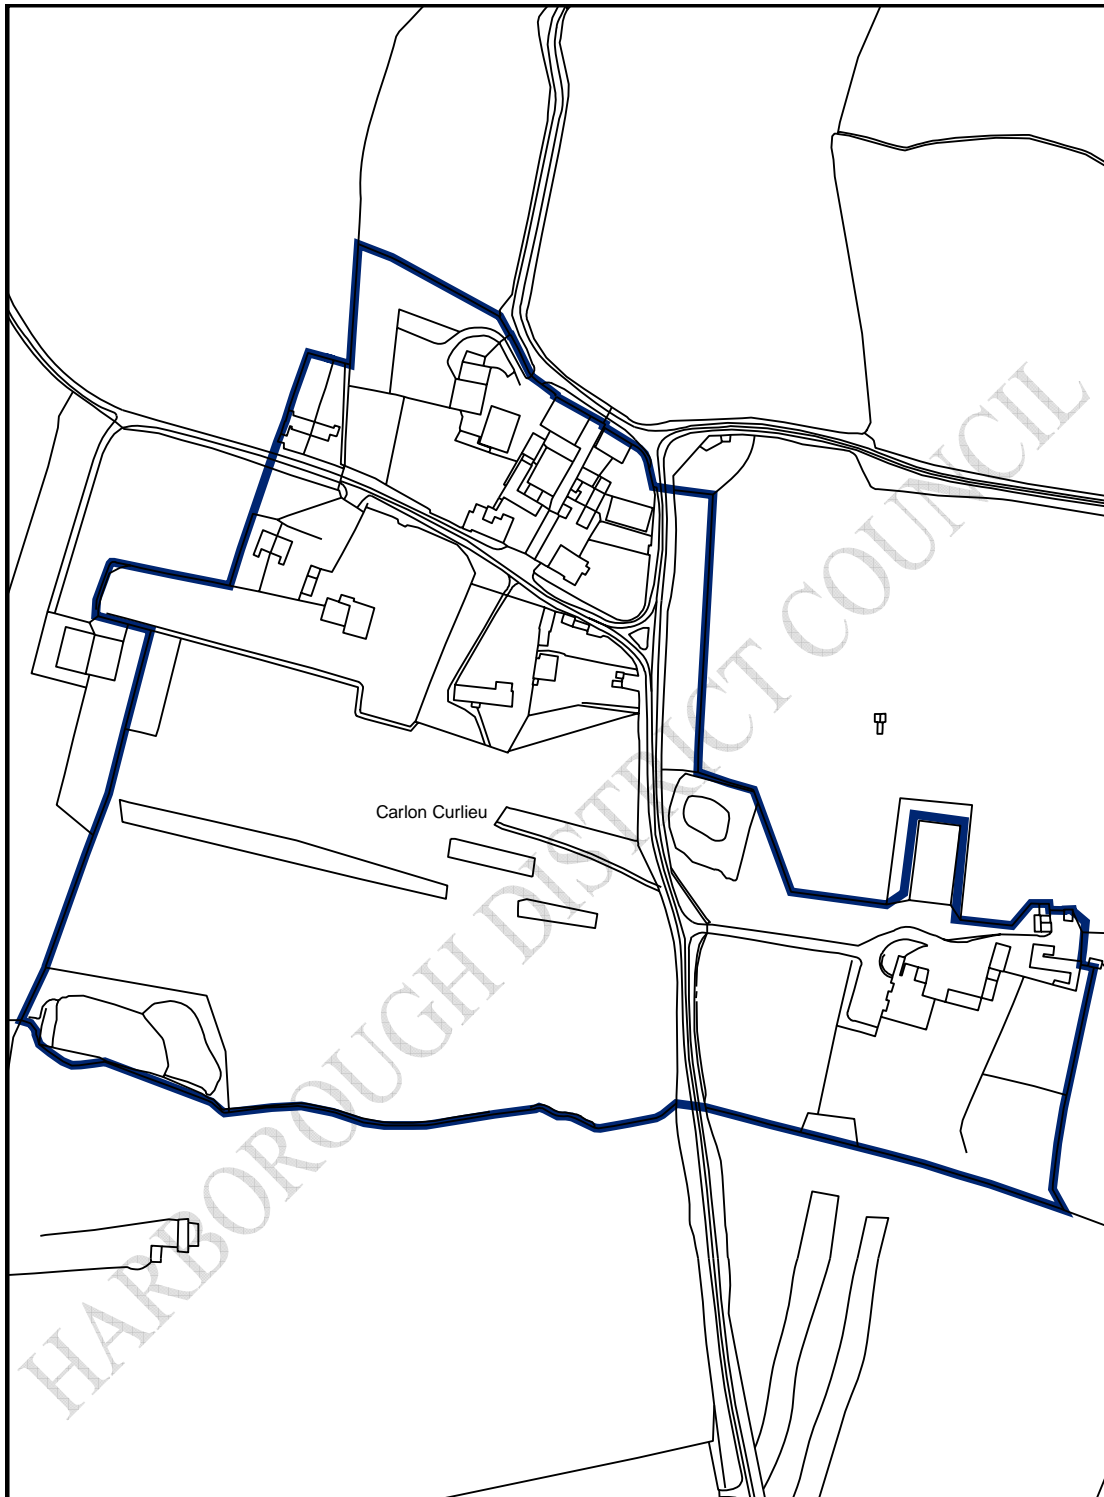

Carlton Curlieu Conservation Area

— Conservation Area Boundary 0 30 60 120 180 240 Meters

Designated 1994
Boundary Reviewed (but unaltered): 16th July 2007

1:2,820