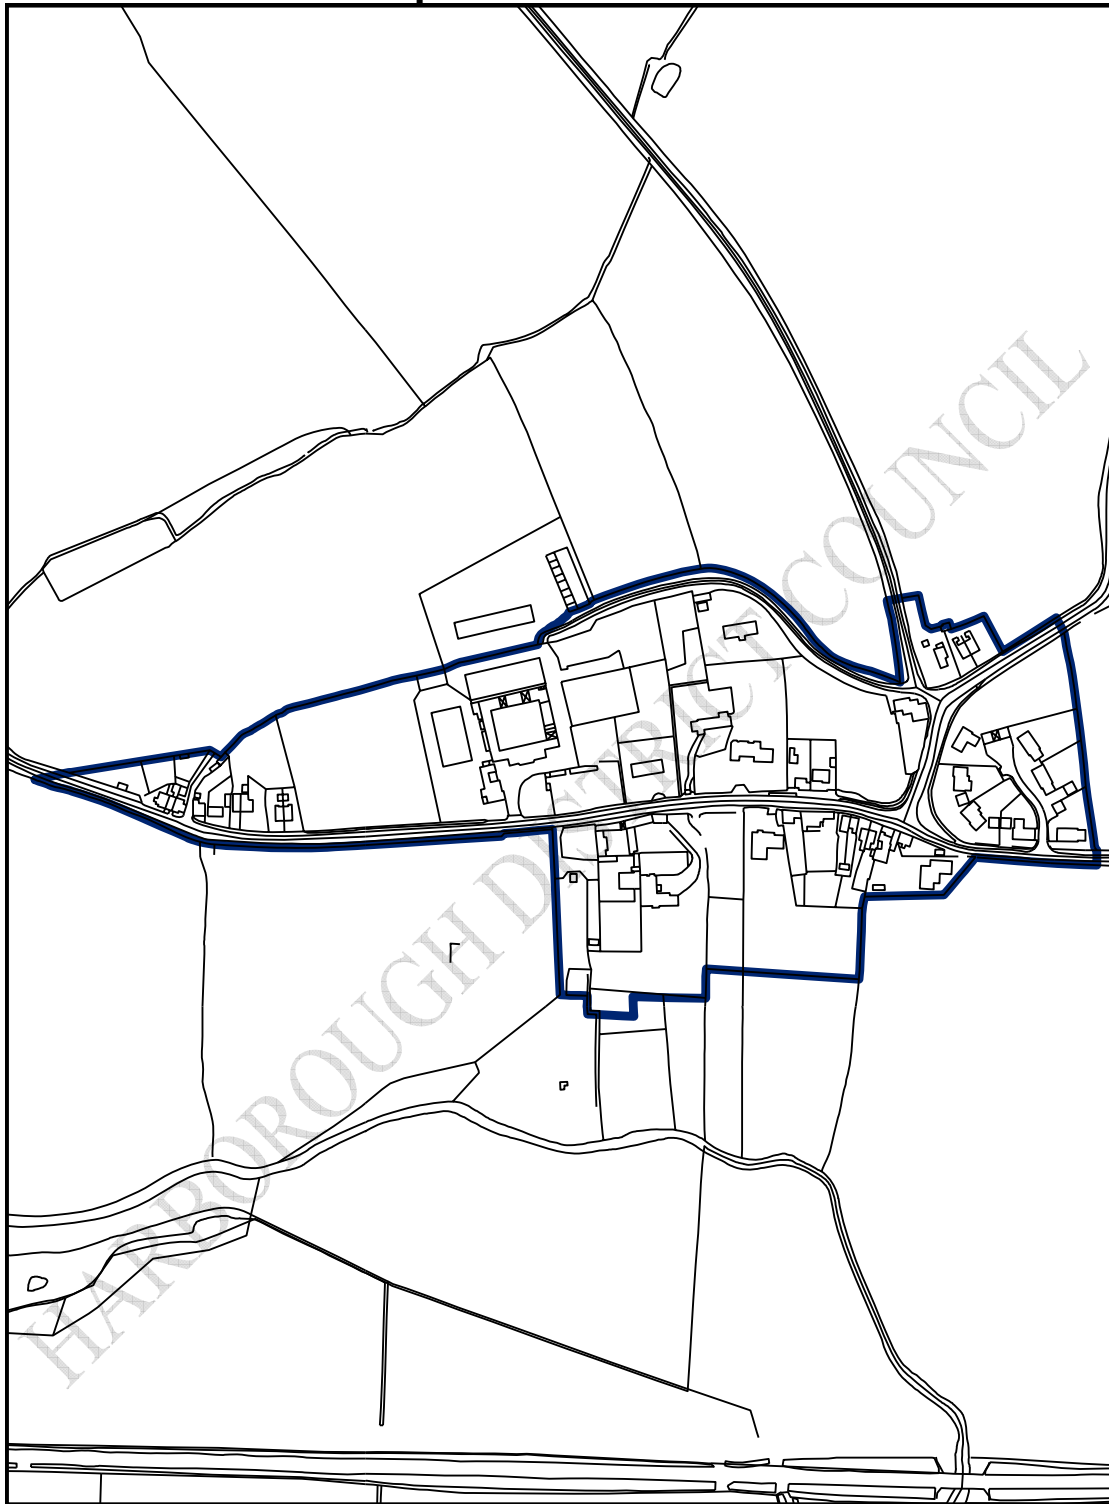

Cathorpe Conservation Area

— Conservation Area Boundary 0 45 90 180 270 360 Meters

Designated 1975
Boundary Revised: 10th July 2006

1:3,652 