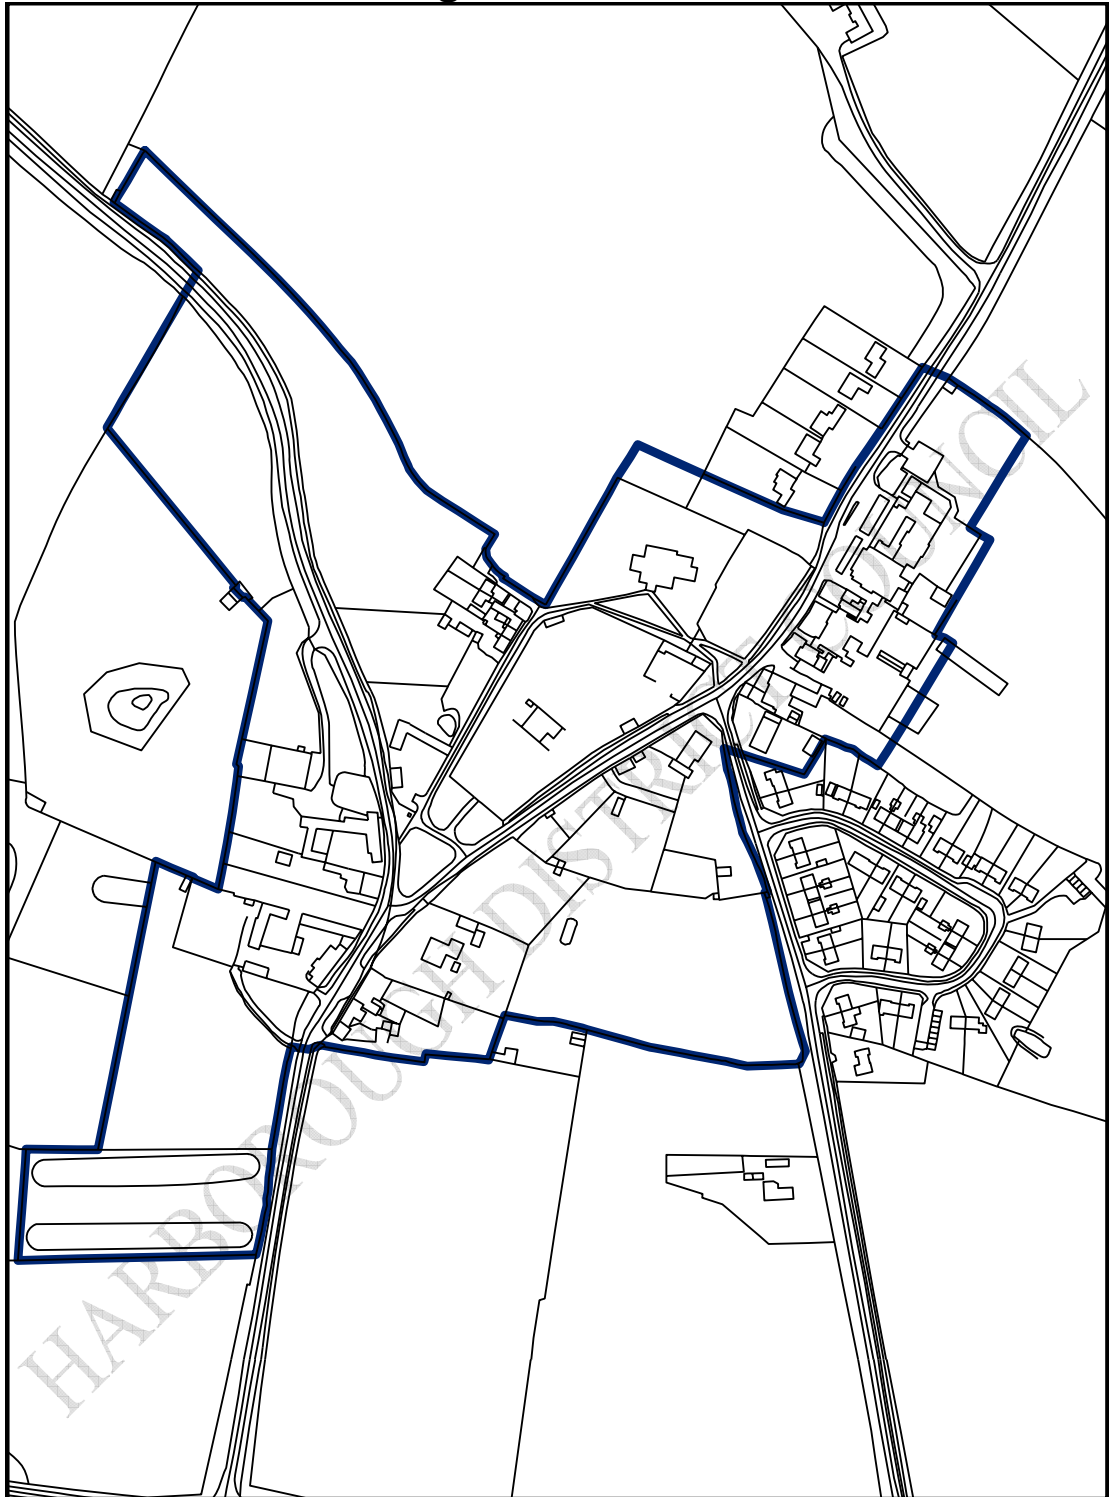

Church Langton Conservation Area

— Conservation Area Boundary

Designated 1994
Boundary Revised: 16th July 2007

1:3,237