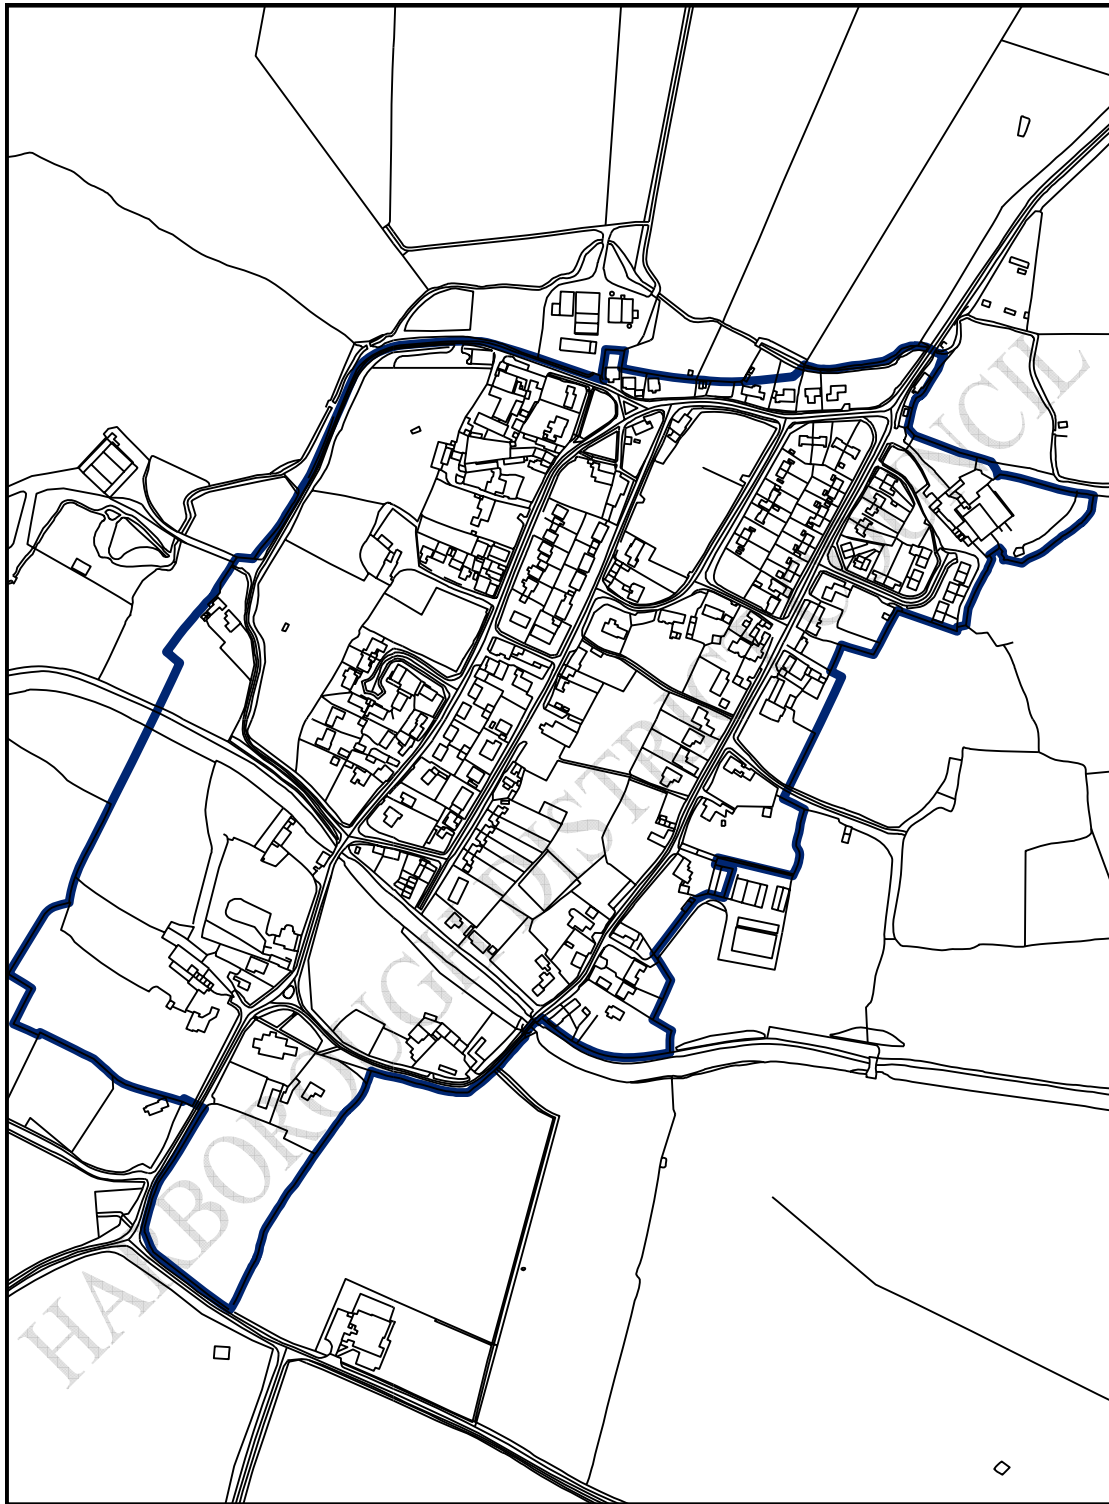

# Foxton Conservation Area

Designated 1975  
Boundary Revised: 10<sup>th</sup> July 2006

1:4,855 