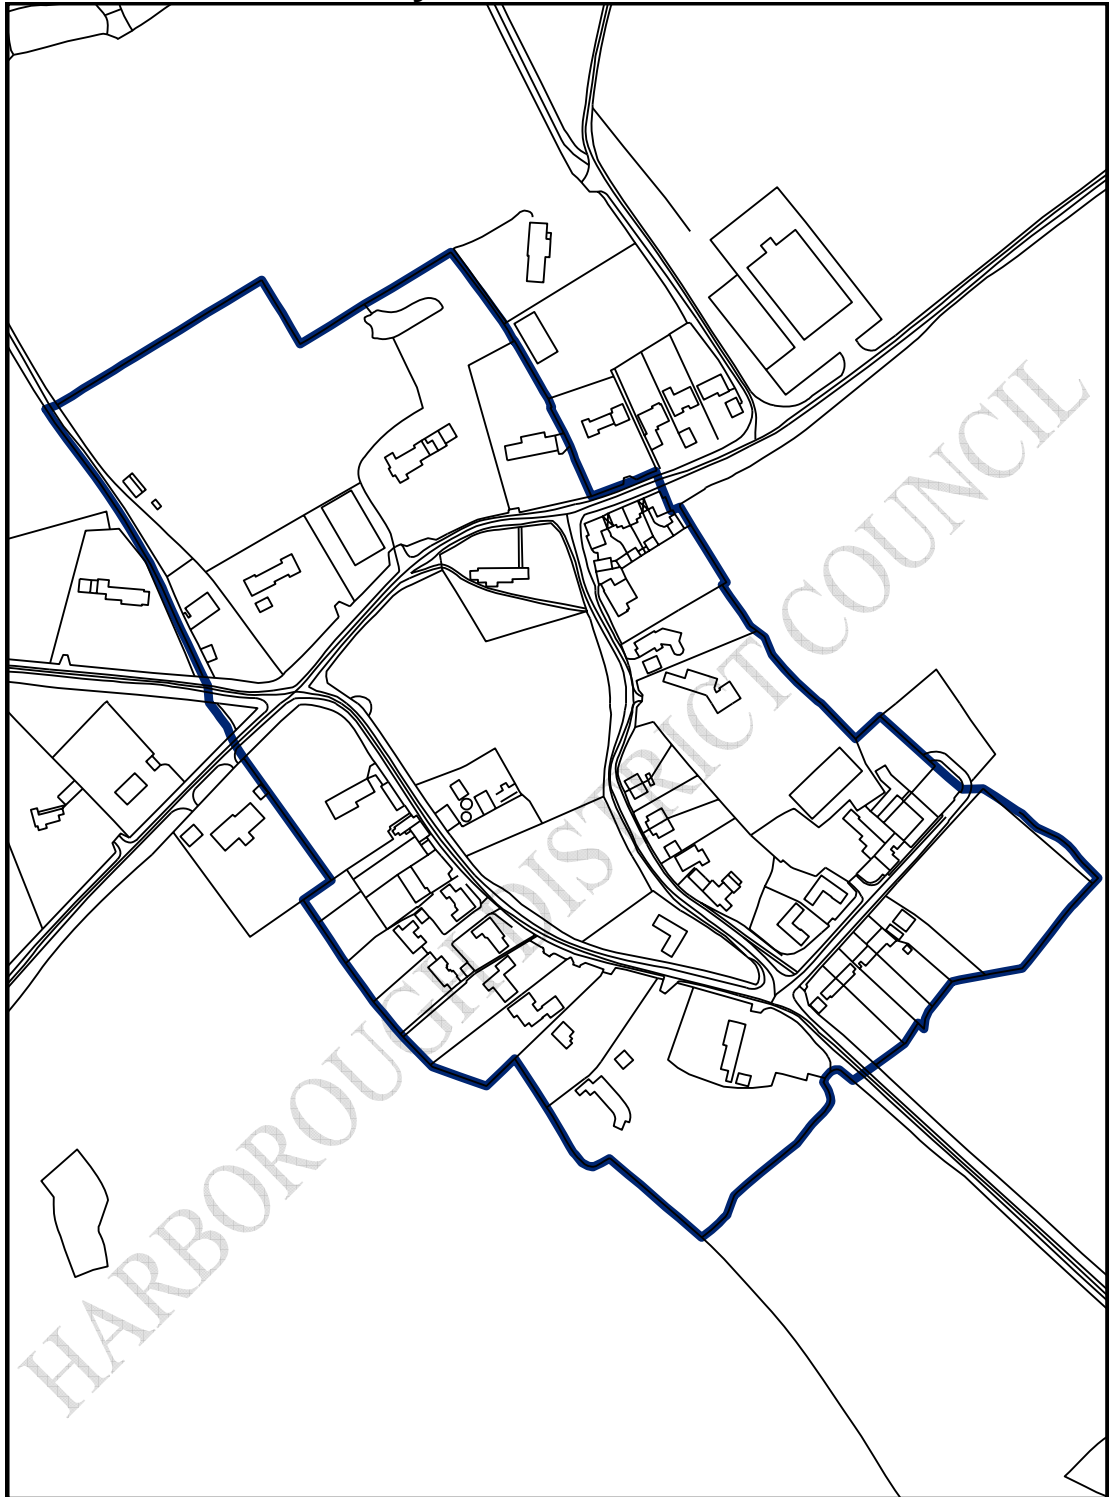

# Gaulby Conservation Area

— Conservation Area Boundary      0   35   70   140   210   280 Meters

Designated 1994  
Boundary Revised: 16<sup>th</sup> July 2007

1:3,099