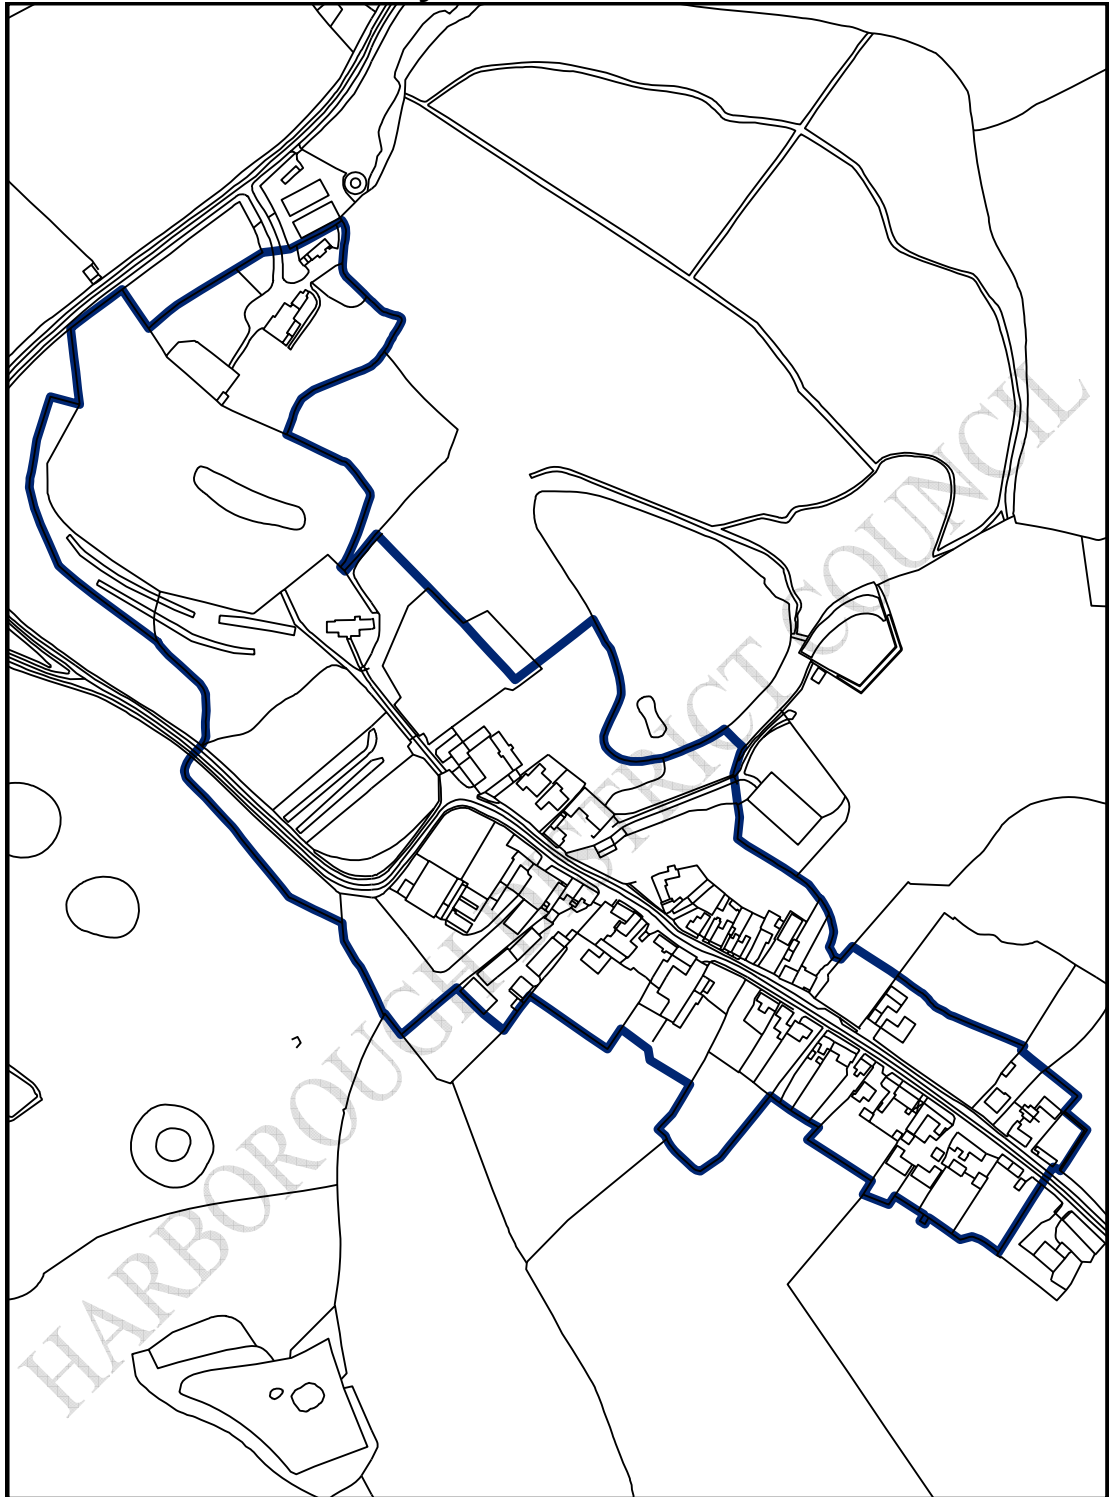

# Gumley Conservation Area

— Conservation Area Boundary

Designated 1976  
Boundary Revised: 16<sup>th</sup> July 2007

1:3,574