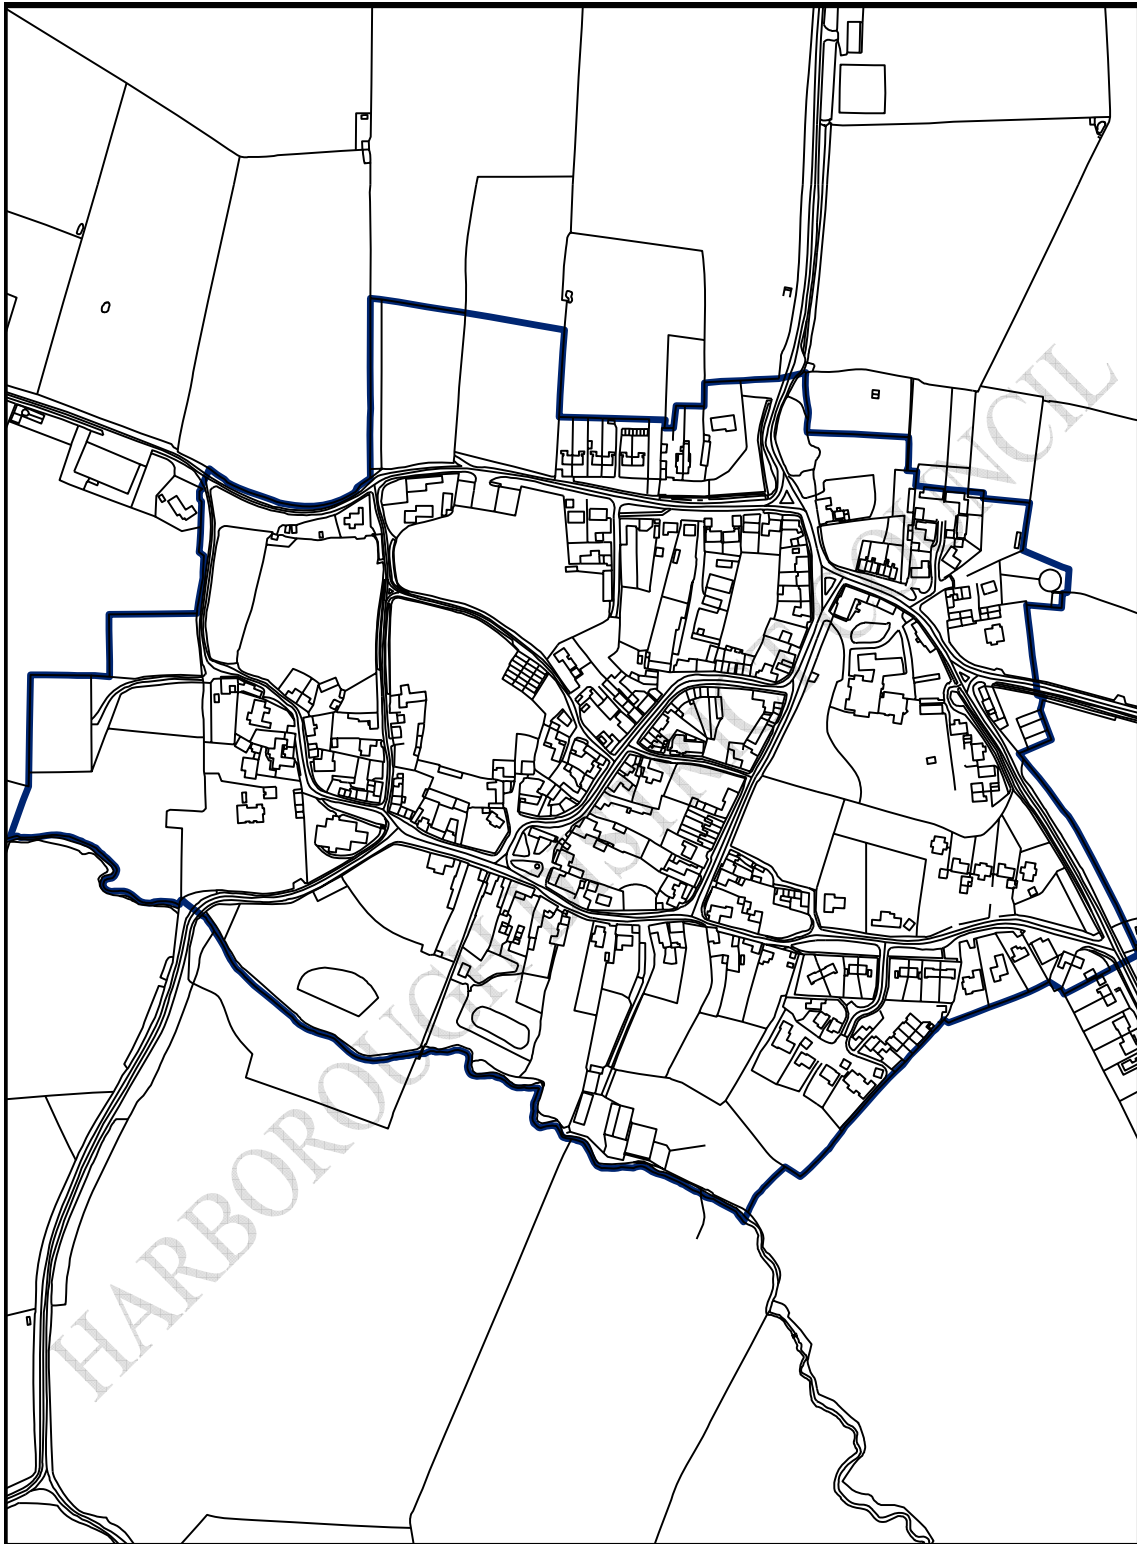

Hallaton Conservation Area

Designated 1973
Boundary Revised 9th March 2005

1:4,603