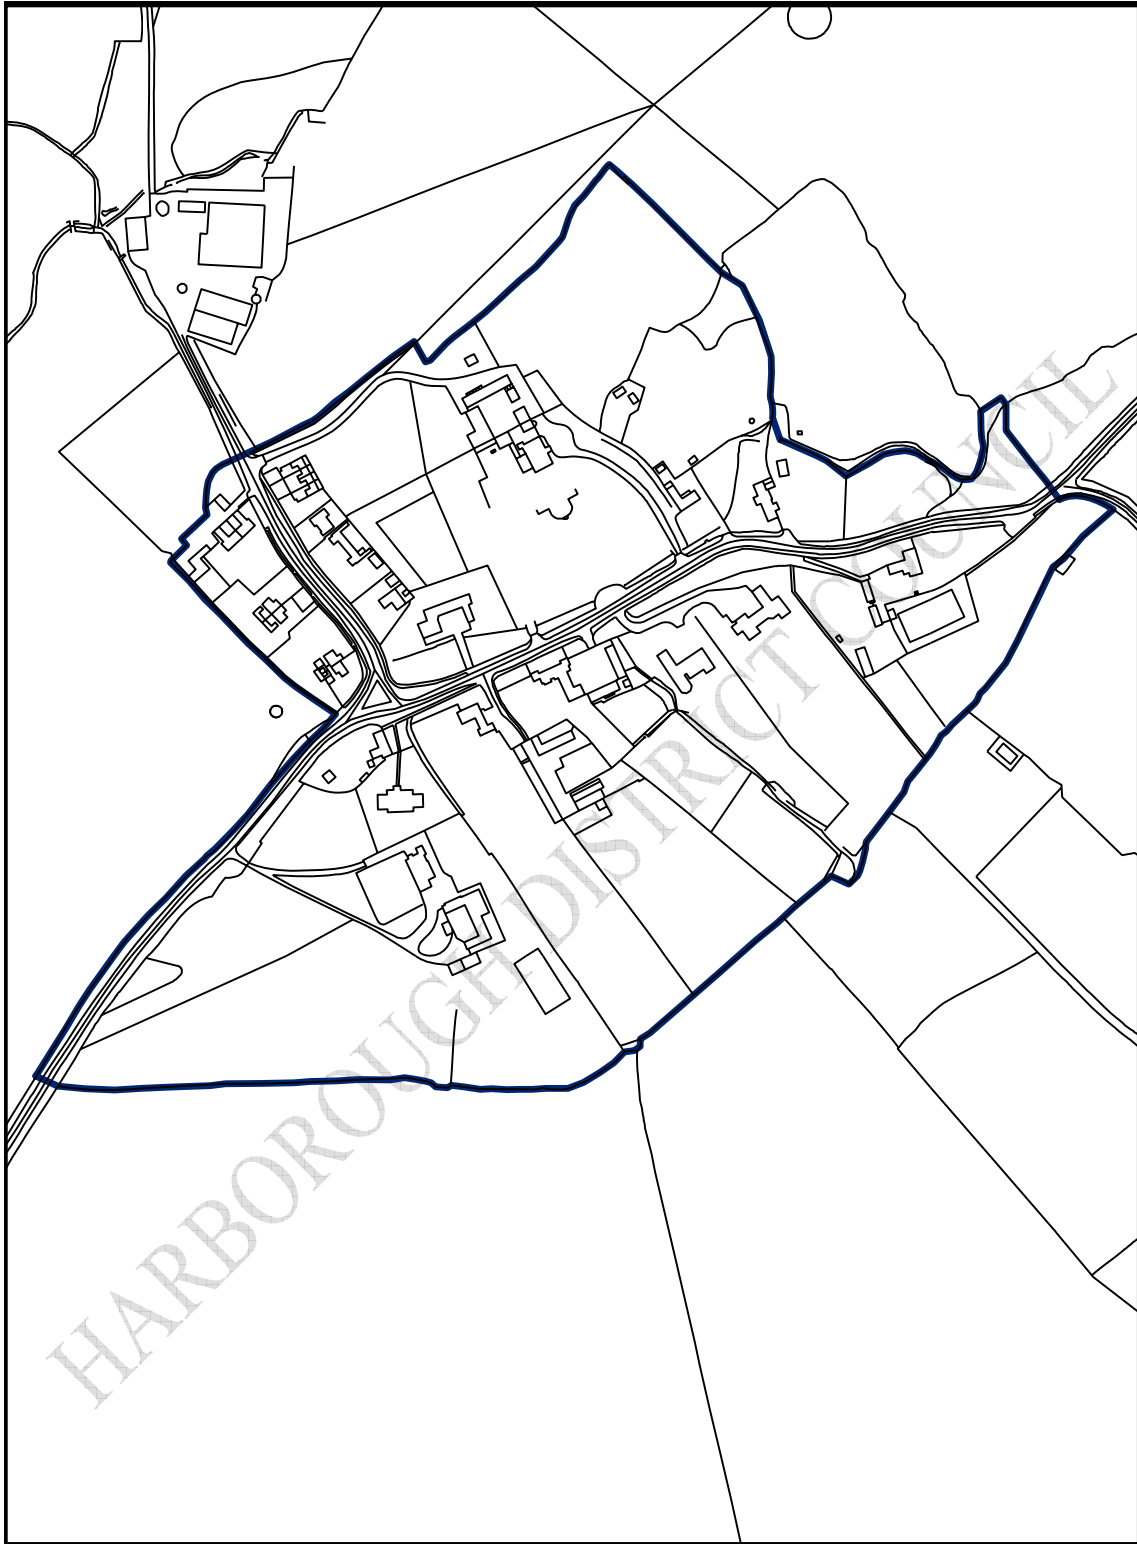

Horninghold Conservation Area

Designated 1973
Boundary Revised 9th March 2005

1:3,677