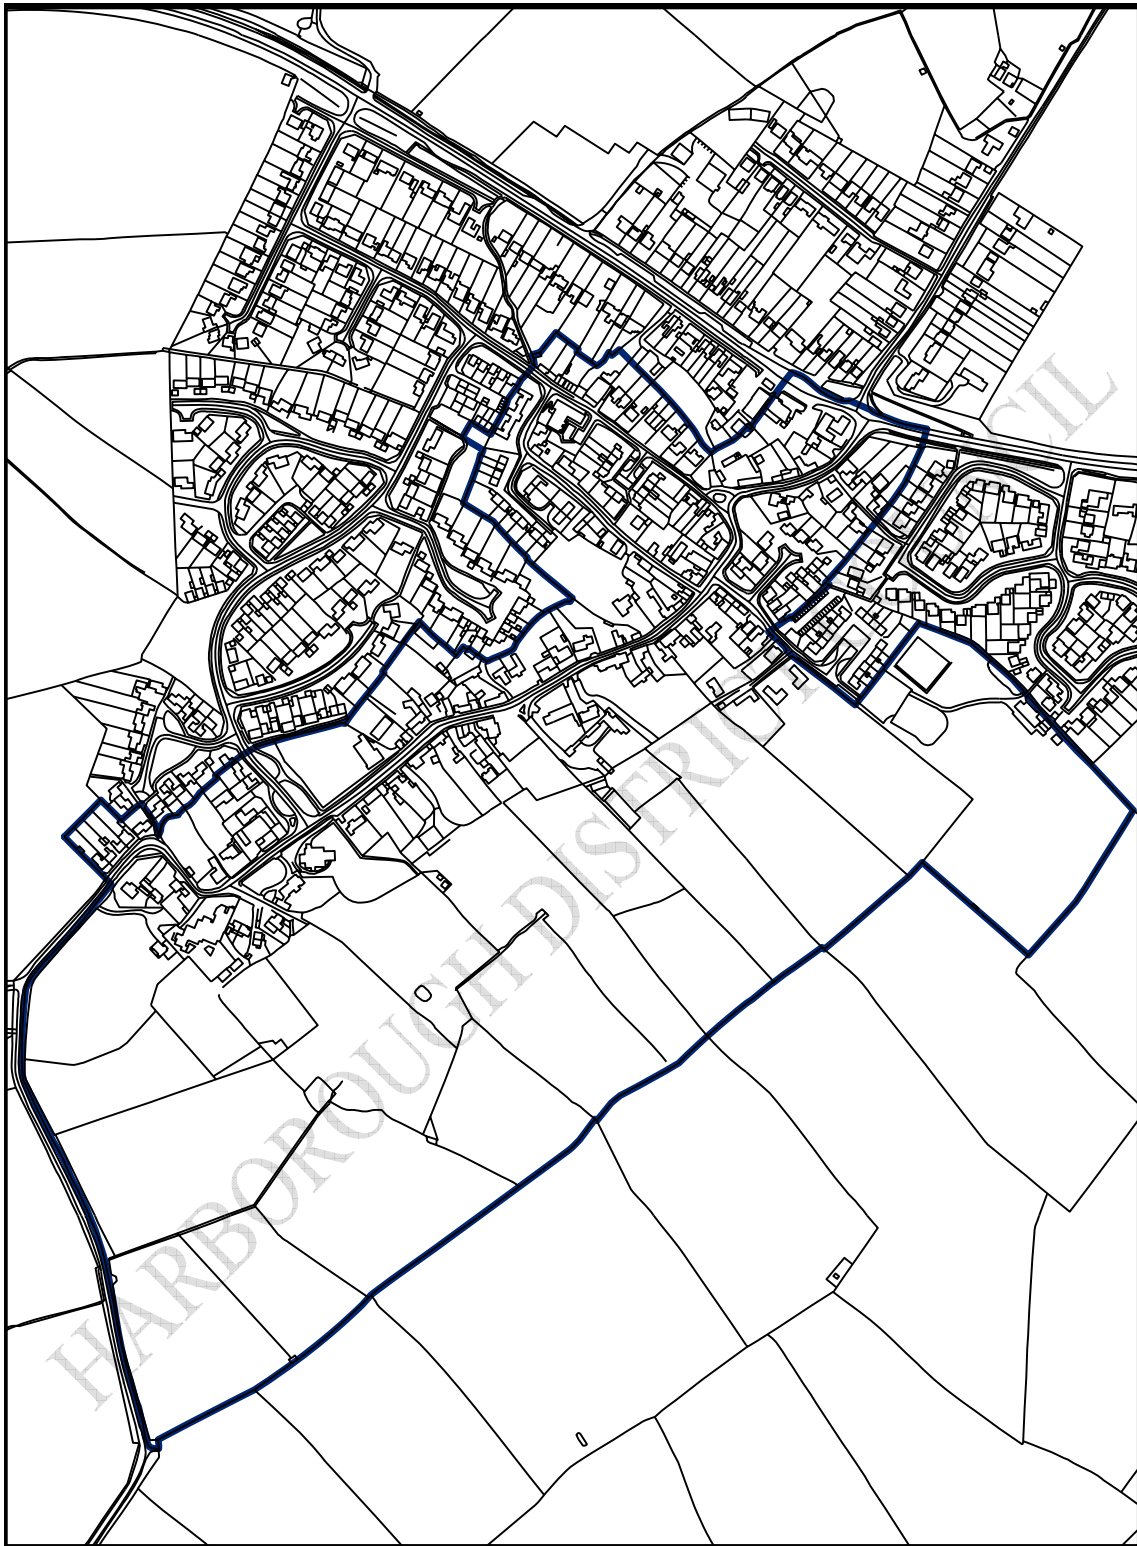

# Houghton on the Hill Conservation Area

Designated 1973  
Boundary Revised: 9<sup>th</sup> March and 18<sup>th</sup> May 2005

1:5,406 