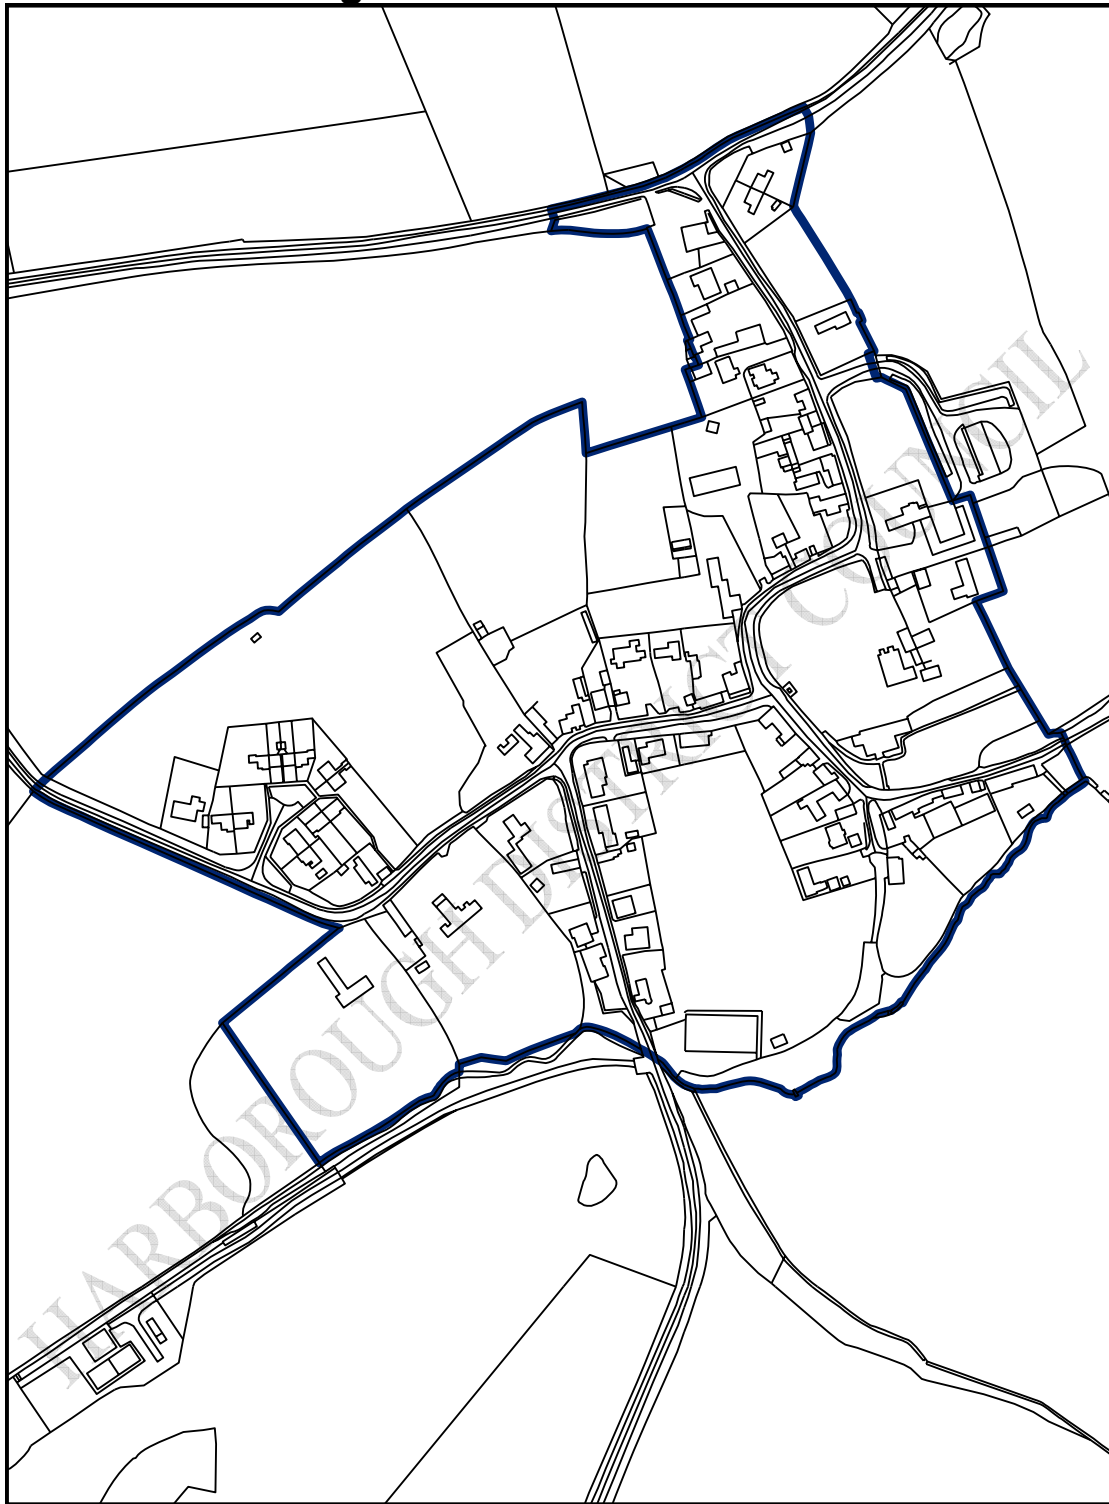

Hungarton Conservation Area

— Conservation Area Boundary

Designated 1975
Boundary Revised: 10th July 2006

1:3,158