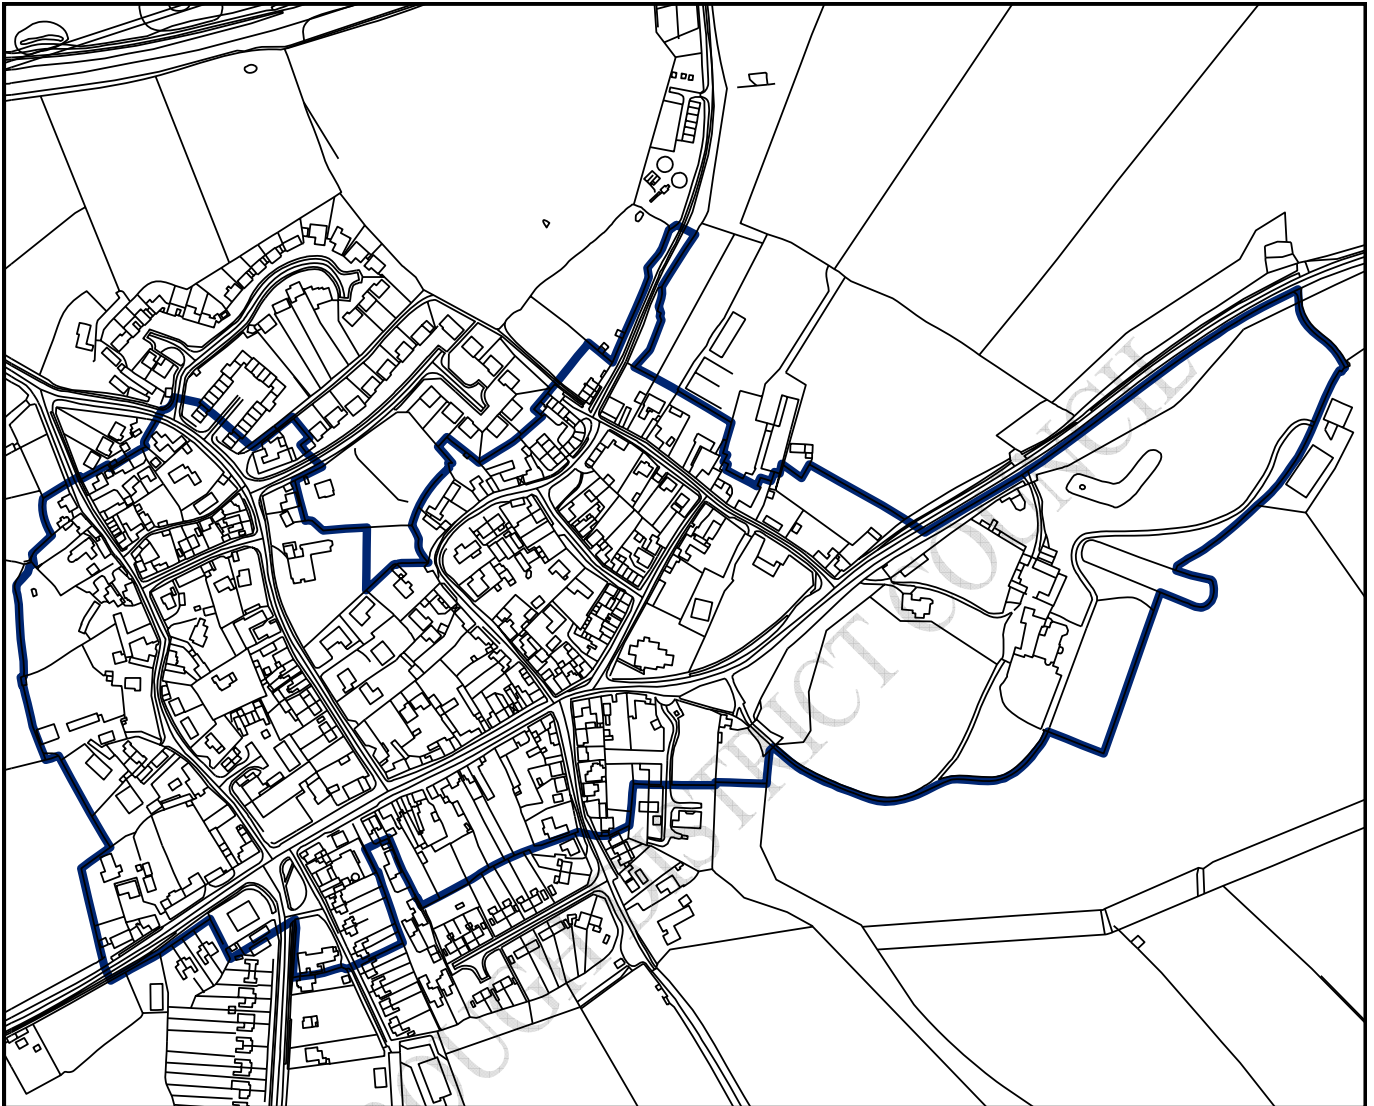

Husbands Bosworth Conservation Area

— Conservation Area Boundary

Designated: 1987
Boundary Revised: 16th July 2007

1:4,198 