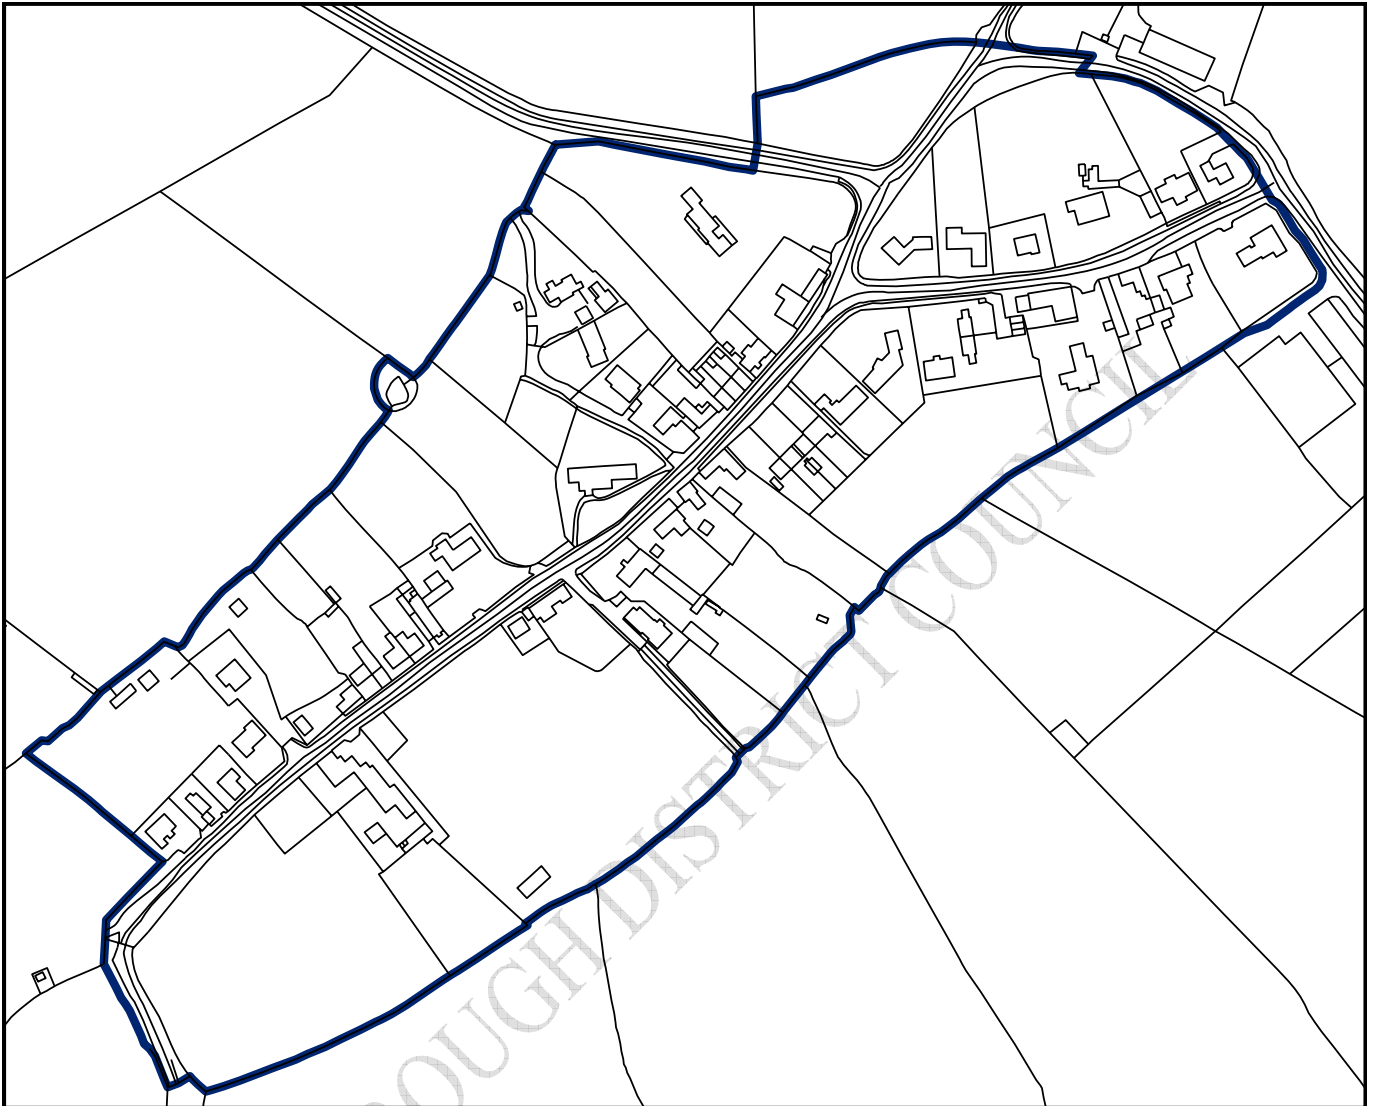

# Illston on the Hill Conservation Area

— Conservation Area Boundary

Designated: 1994  
Boundary Revised: 16<sup>th</sup> July 2007

1:2,511