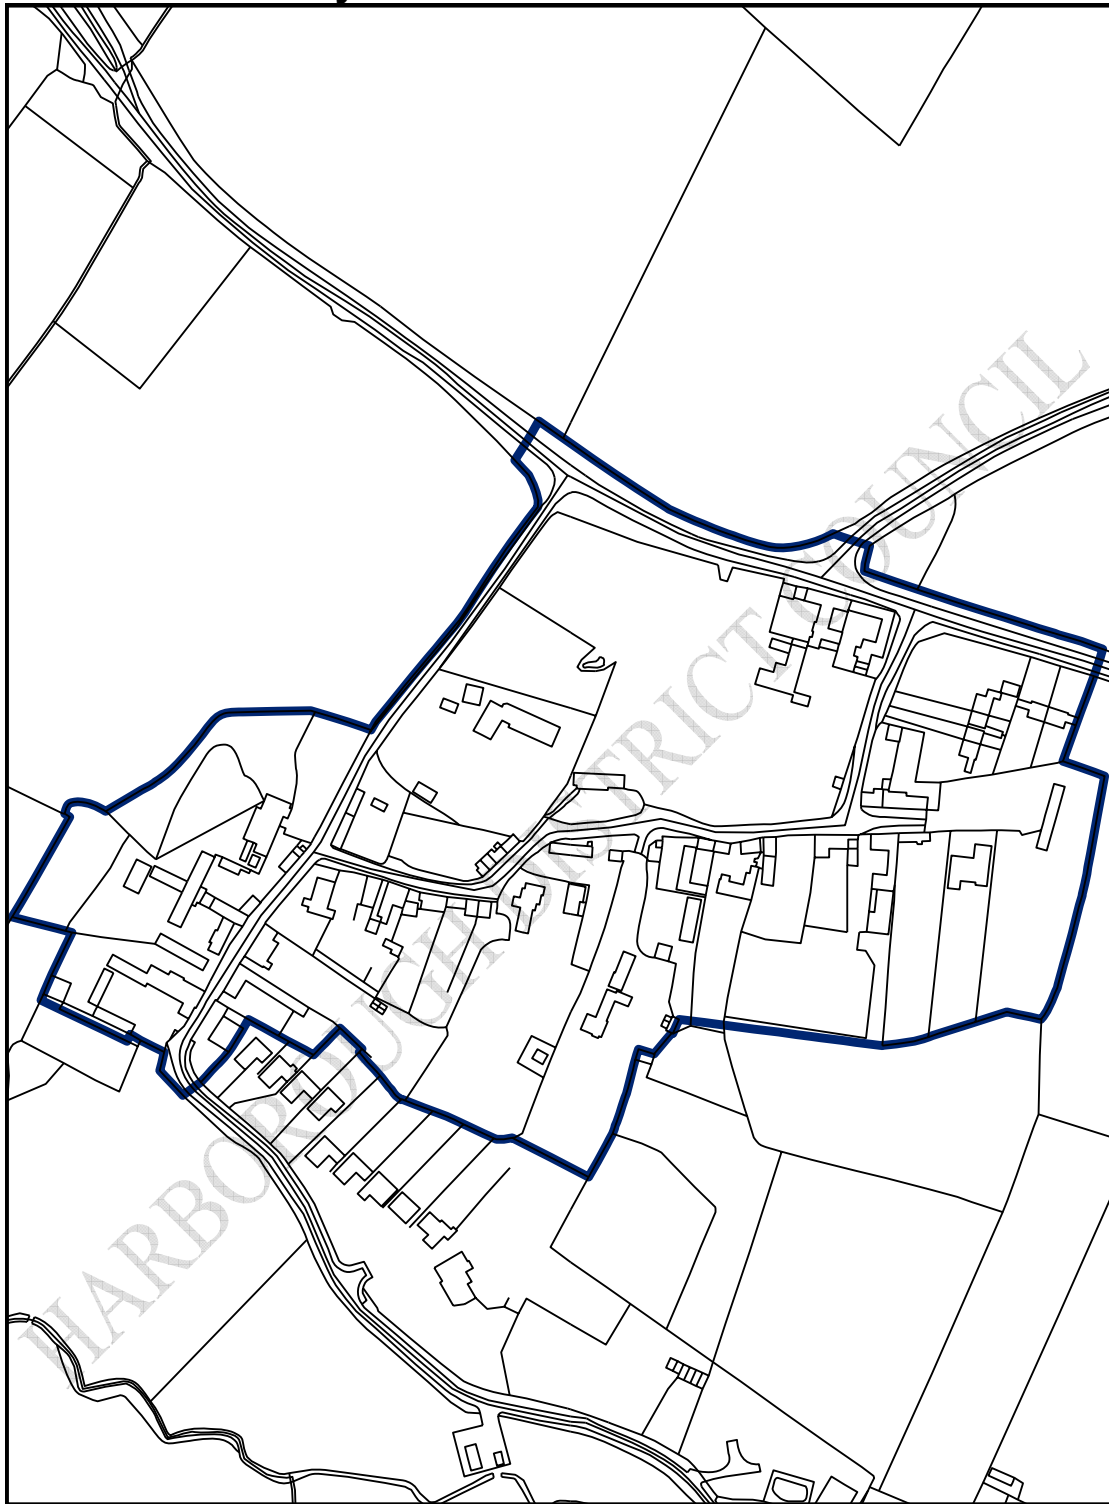

Keyham Conservation Area

— Conservation Area Boundary 0 30 60 120 180 240 Meters

Designated 1975
Boundary Revised: 10th July 2006

1:2,658 

©Crown Copyright. All rights reserved. Harborough District Council 100023843 2004