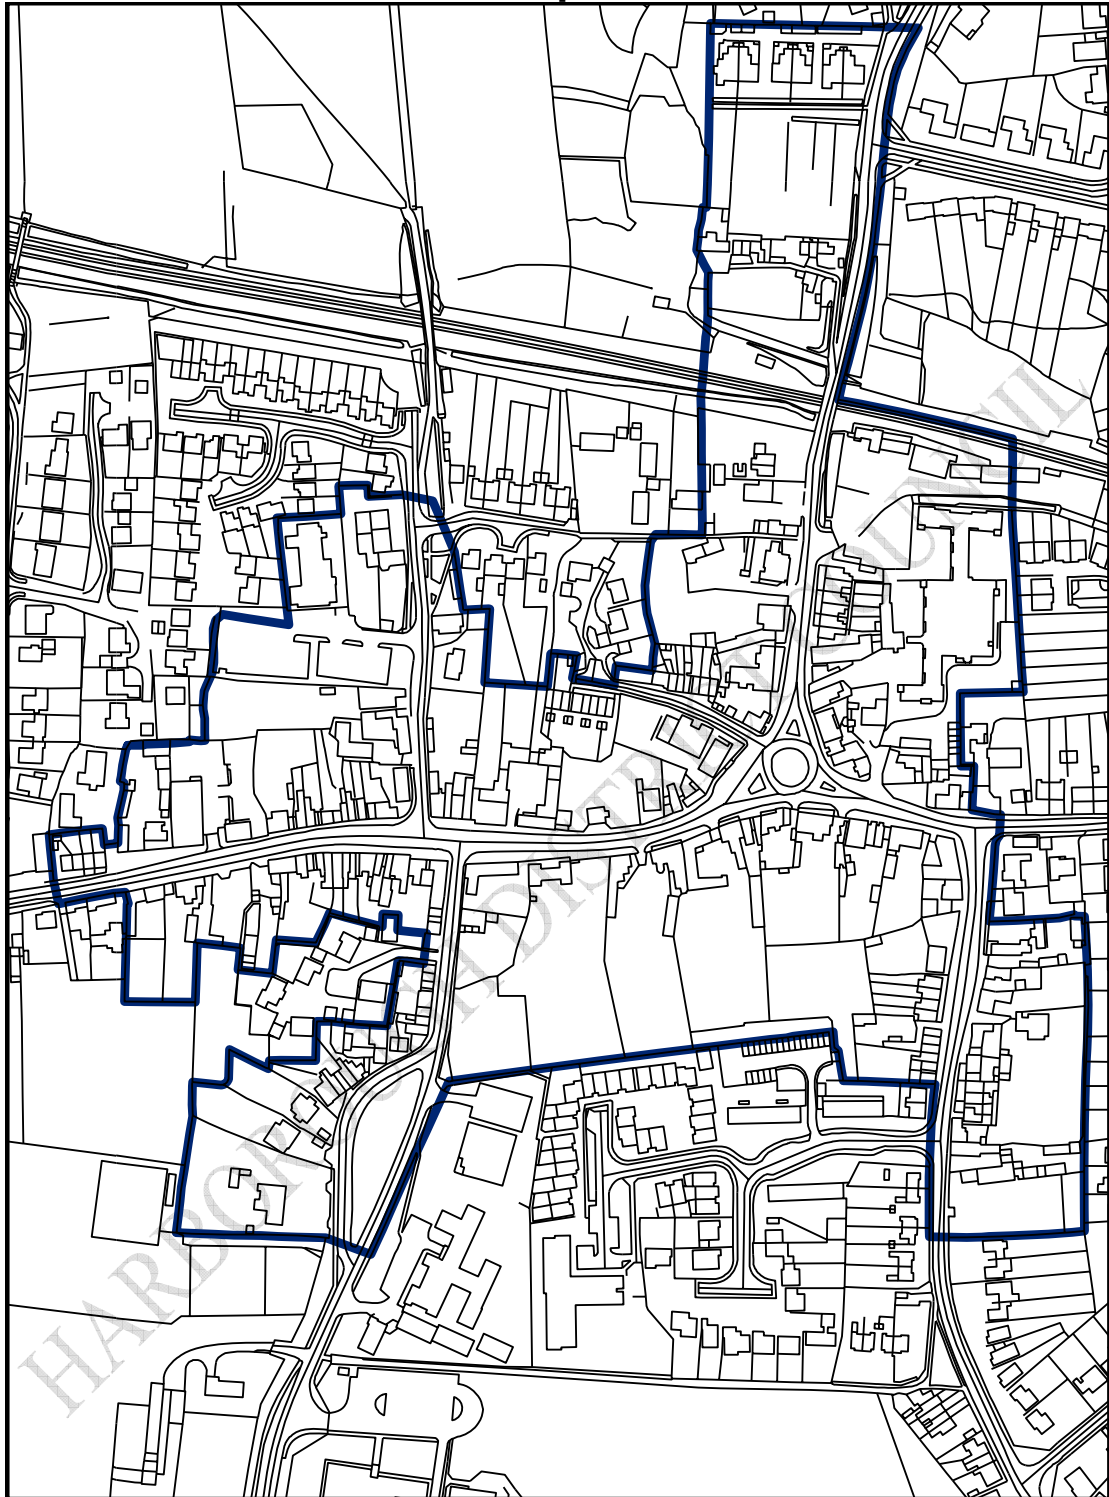

Kibworth Beauchamp Conservation Area

— Conservation Area Boundary

Designated 1982; Previously Revised 1994
Boundary Revised: 16th July 2007

1:2,851