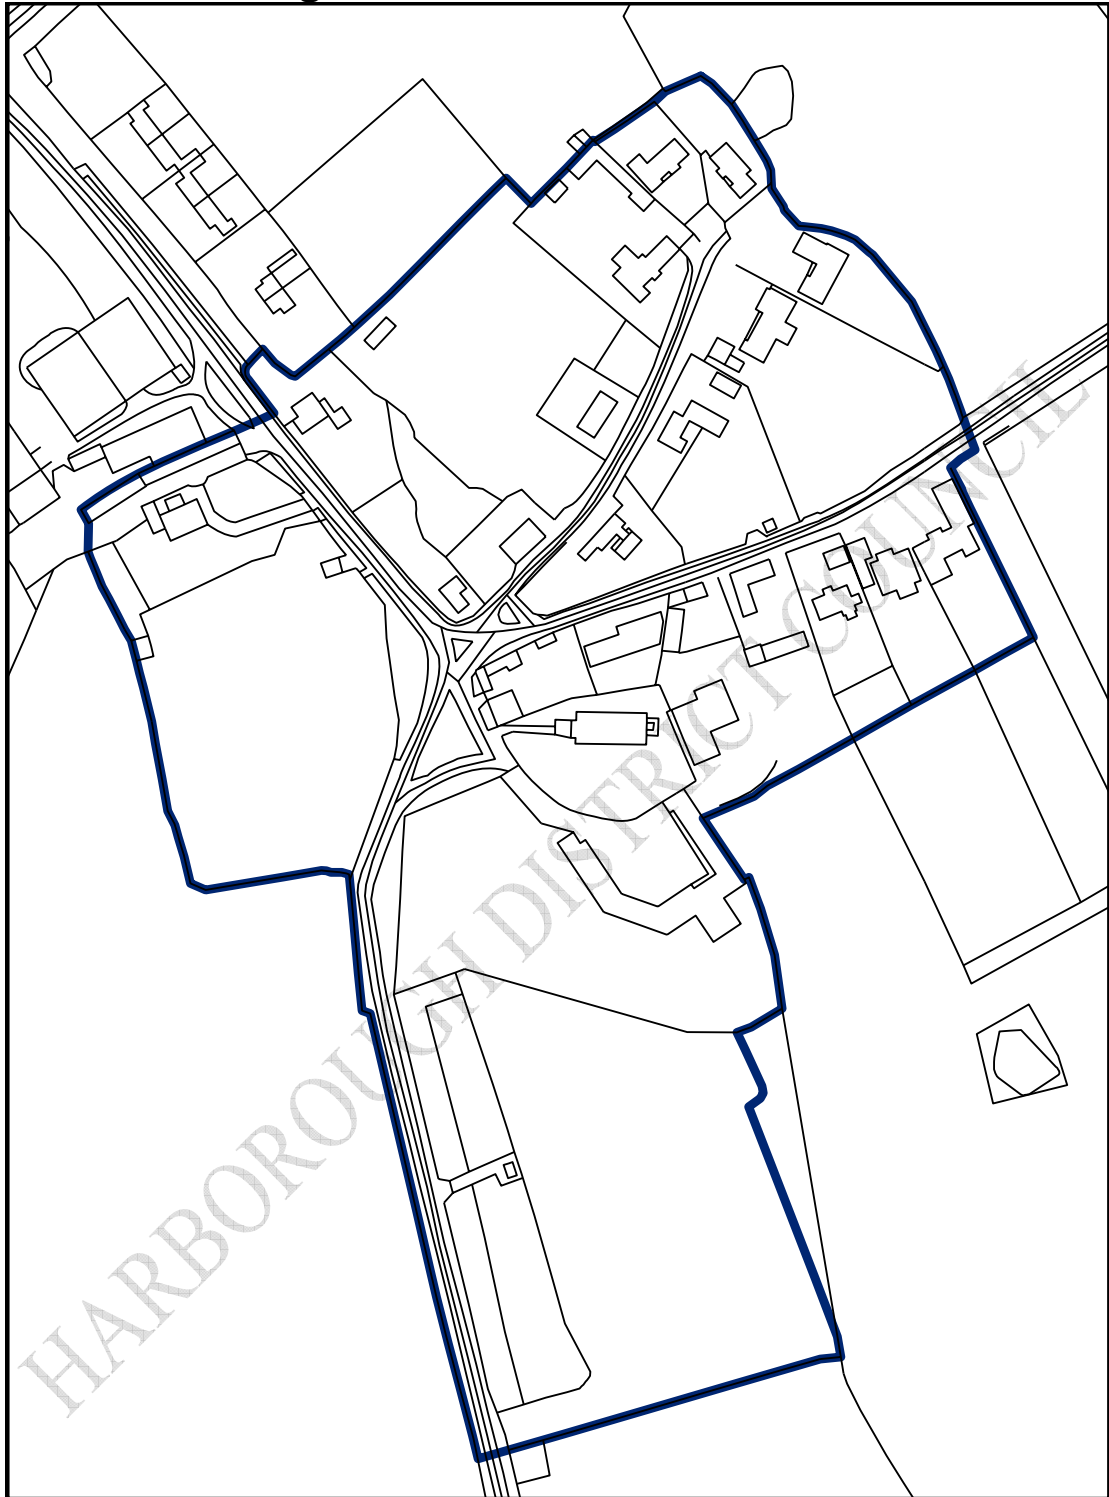

# Kings Norton Conservation Area

— Conservation Area Boundary

Designated 1994  
Boundary Revised: 16<sup>th</sup> July 2007

1:1,897