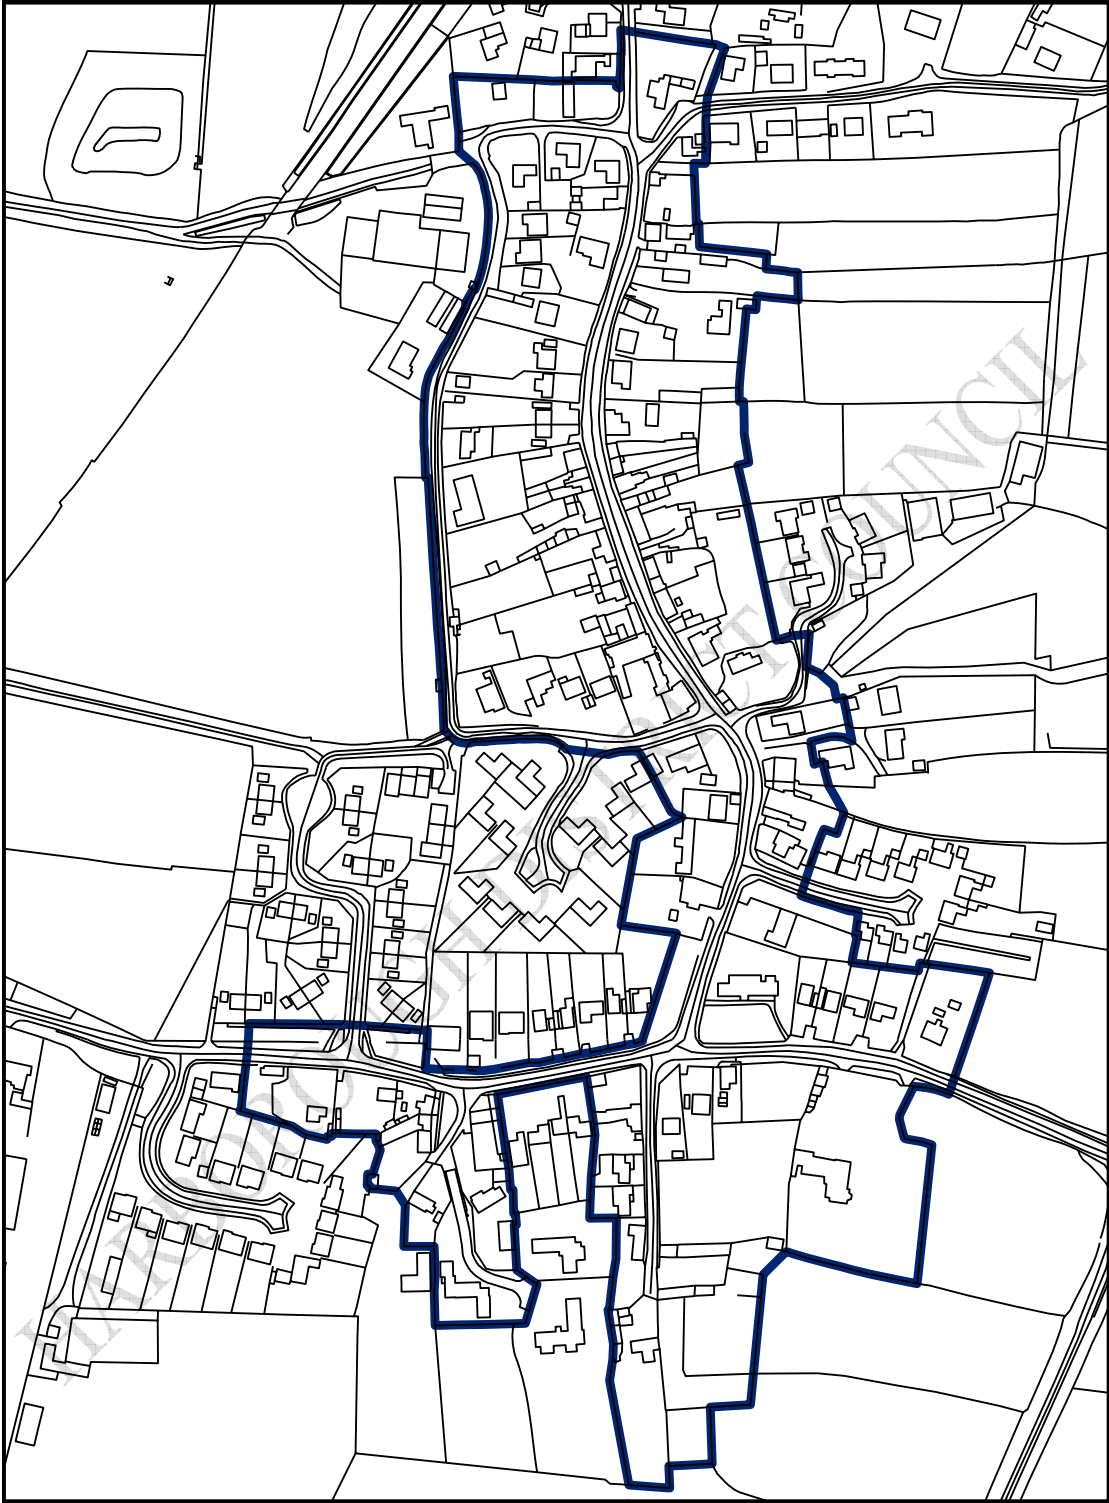

# Leire Conservation Area

Designated 1975  
Boundary Revised: 10<sup>th</sup> July 2006

1:2,956 