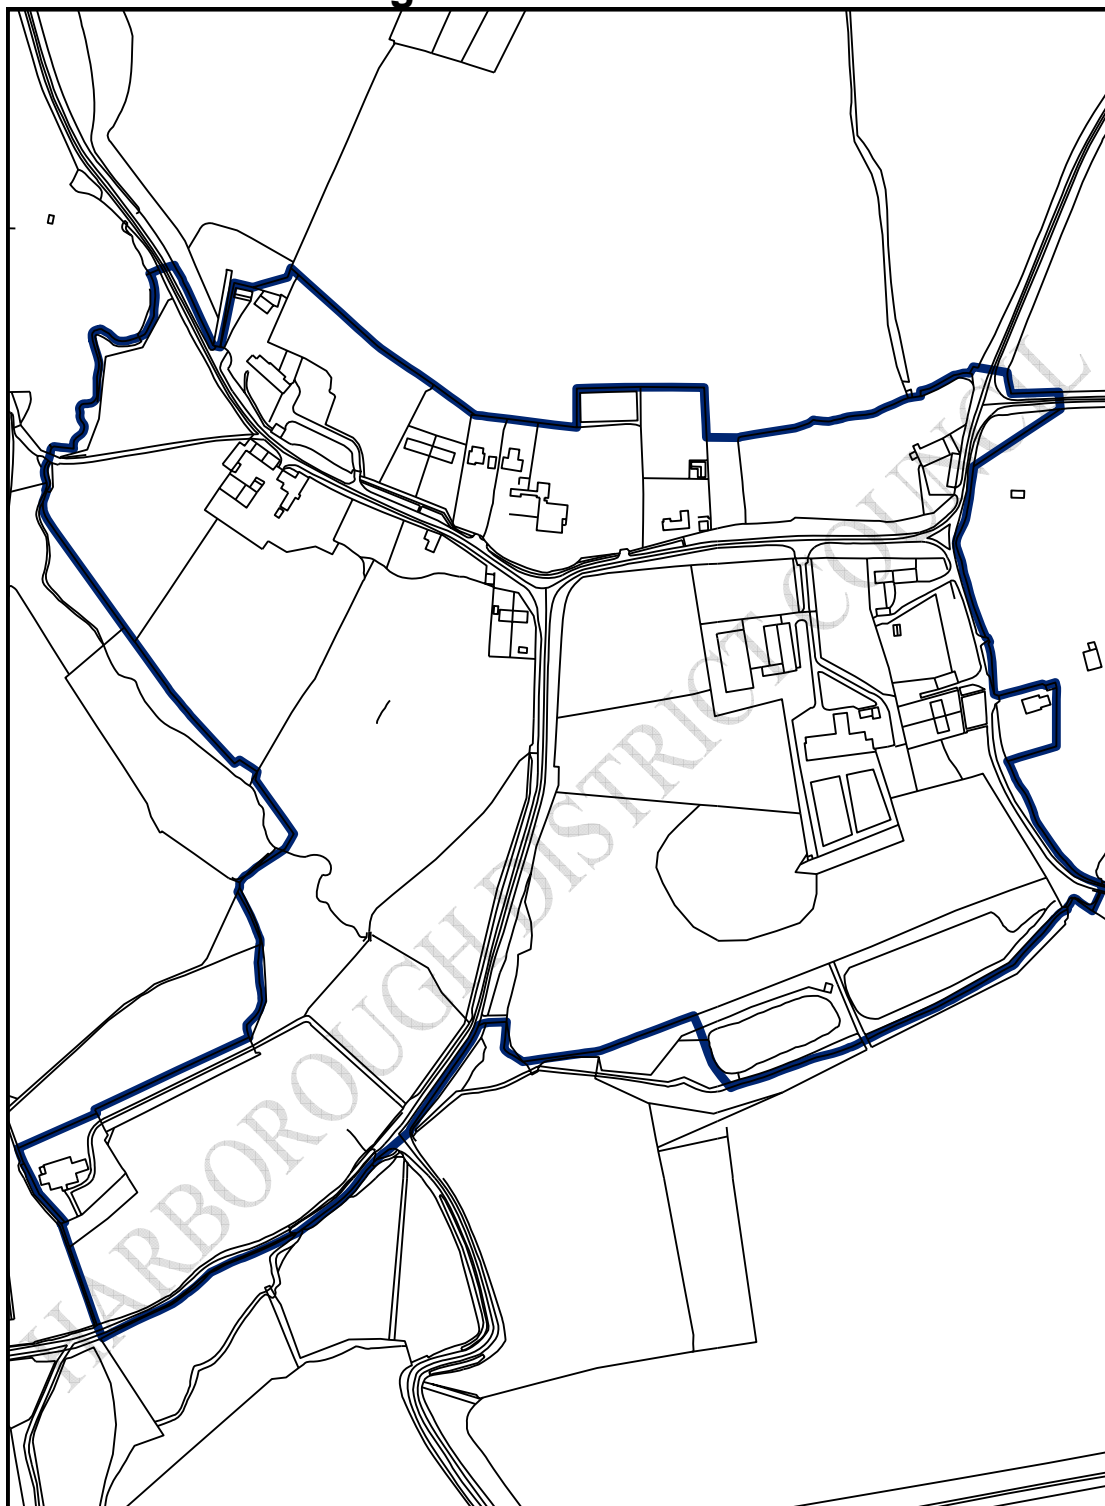

Loddington Conservation Area

Boundary Designated: 10th July 2006

1:3,580