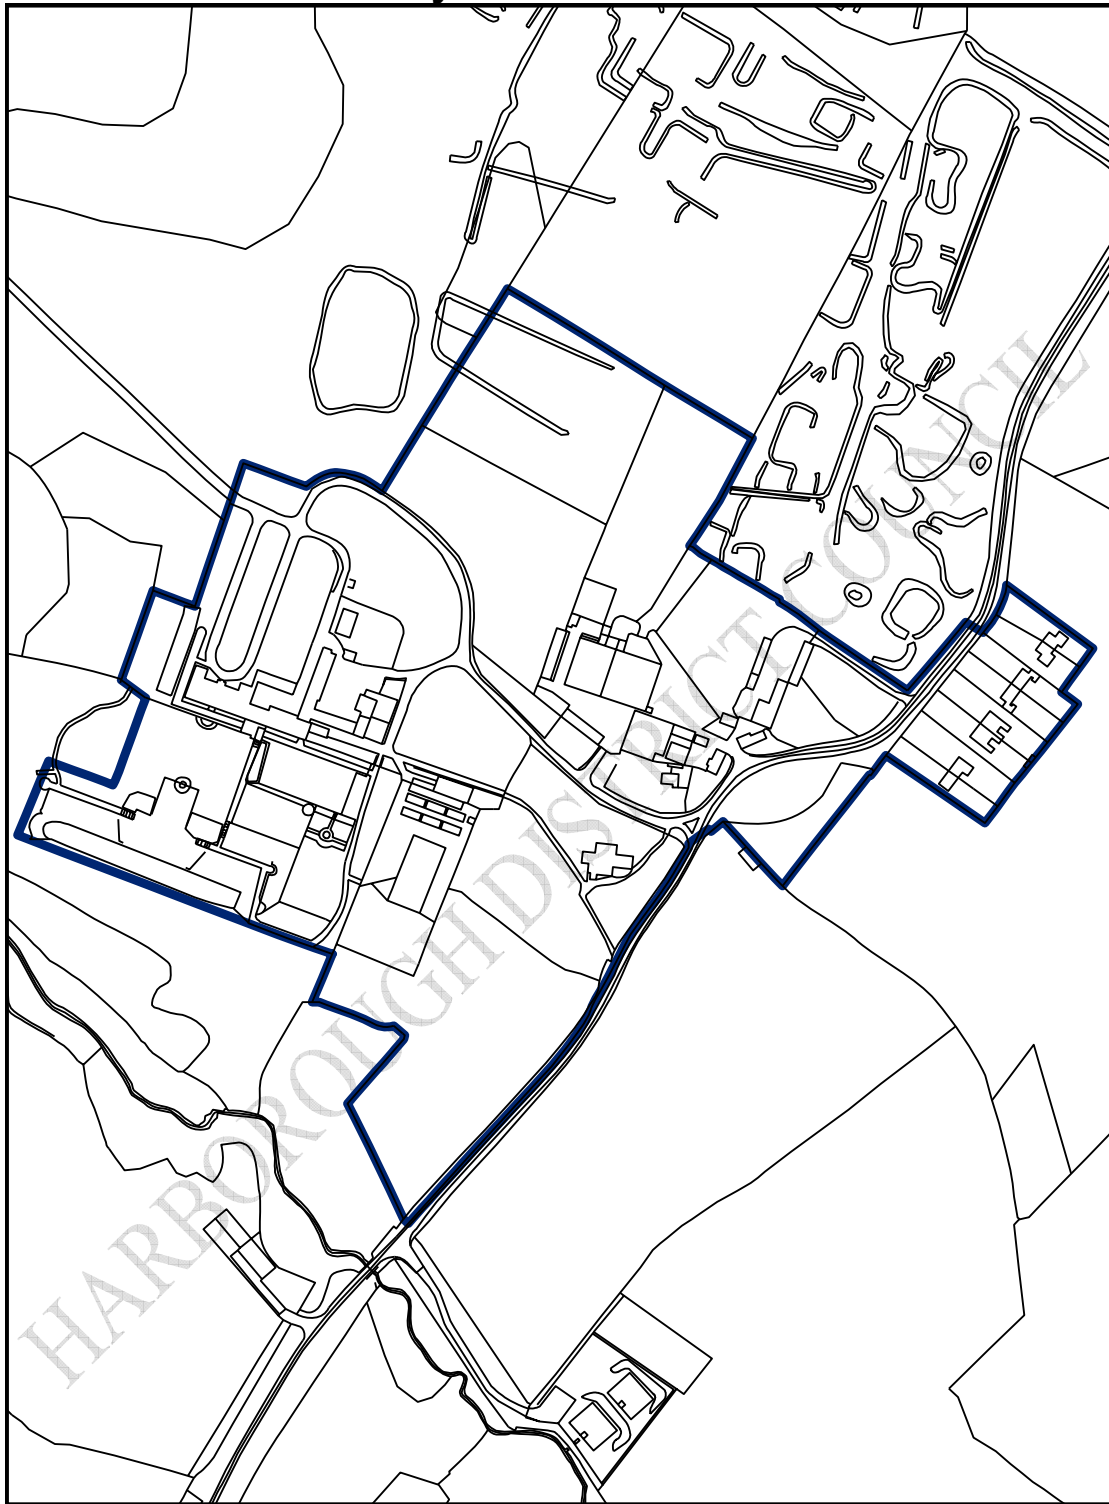

# Lowesby Conservation Area

Designated 1975  
Boundary Revised: 10<sup>th</sup> July 2006

1:3,101 