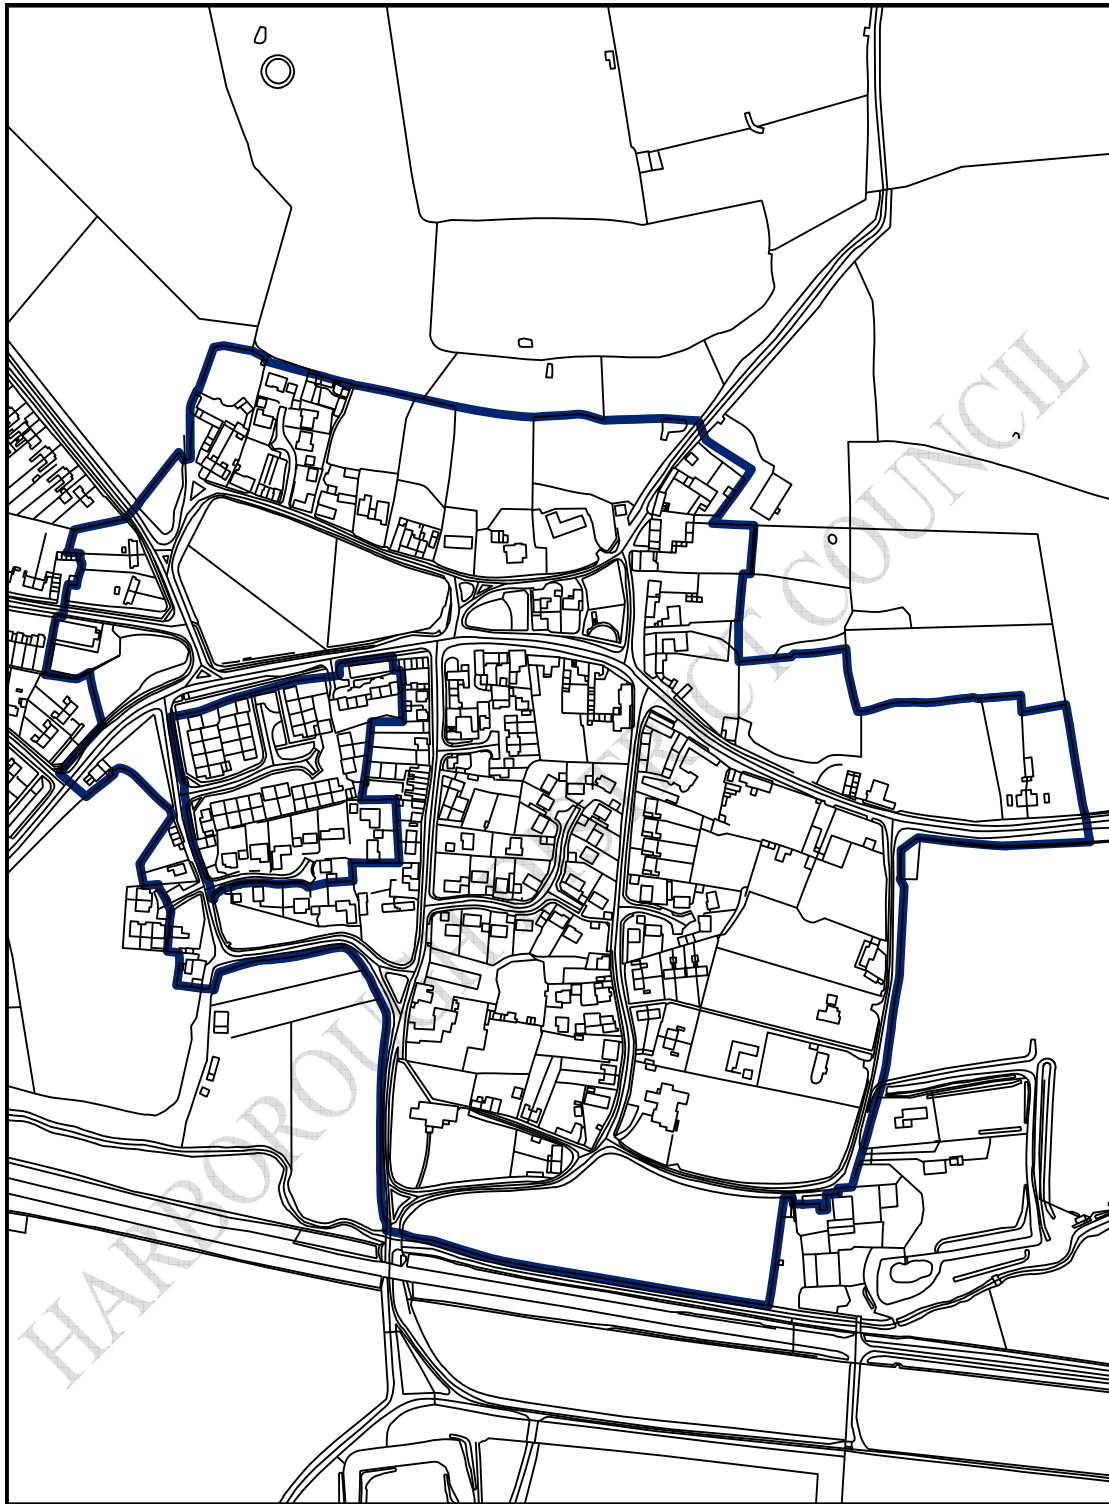

Lubenham Conservation Area

— Conservation Area Boundary 0 50 100 200 300 400 Meters

Designated 1975
Boundary Revised: 10th July 2006

1:4,006