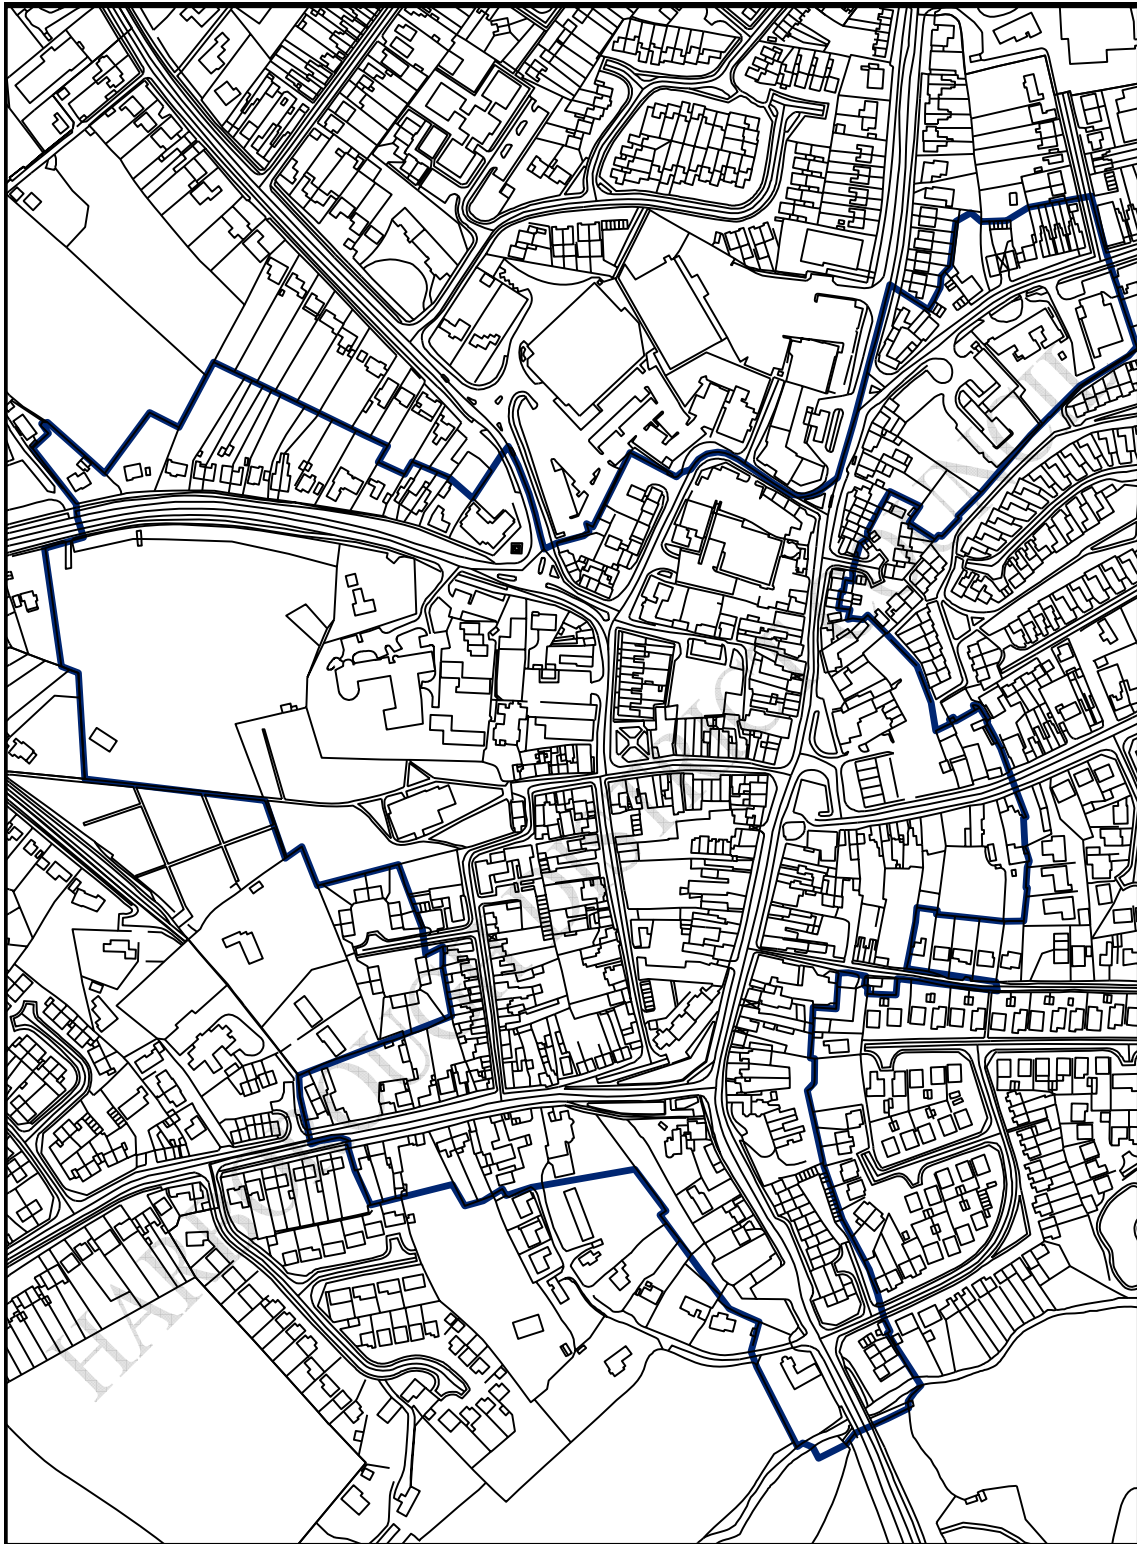

Lutterworth Conservation Area

Designated 1972
Boundary Revised 9th March 2005

1:3,825