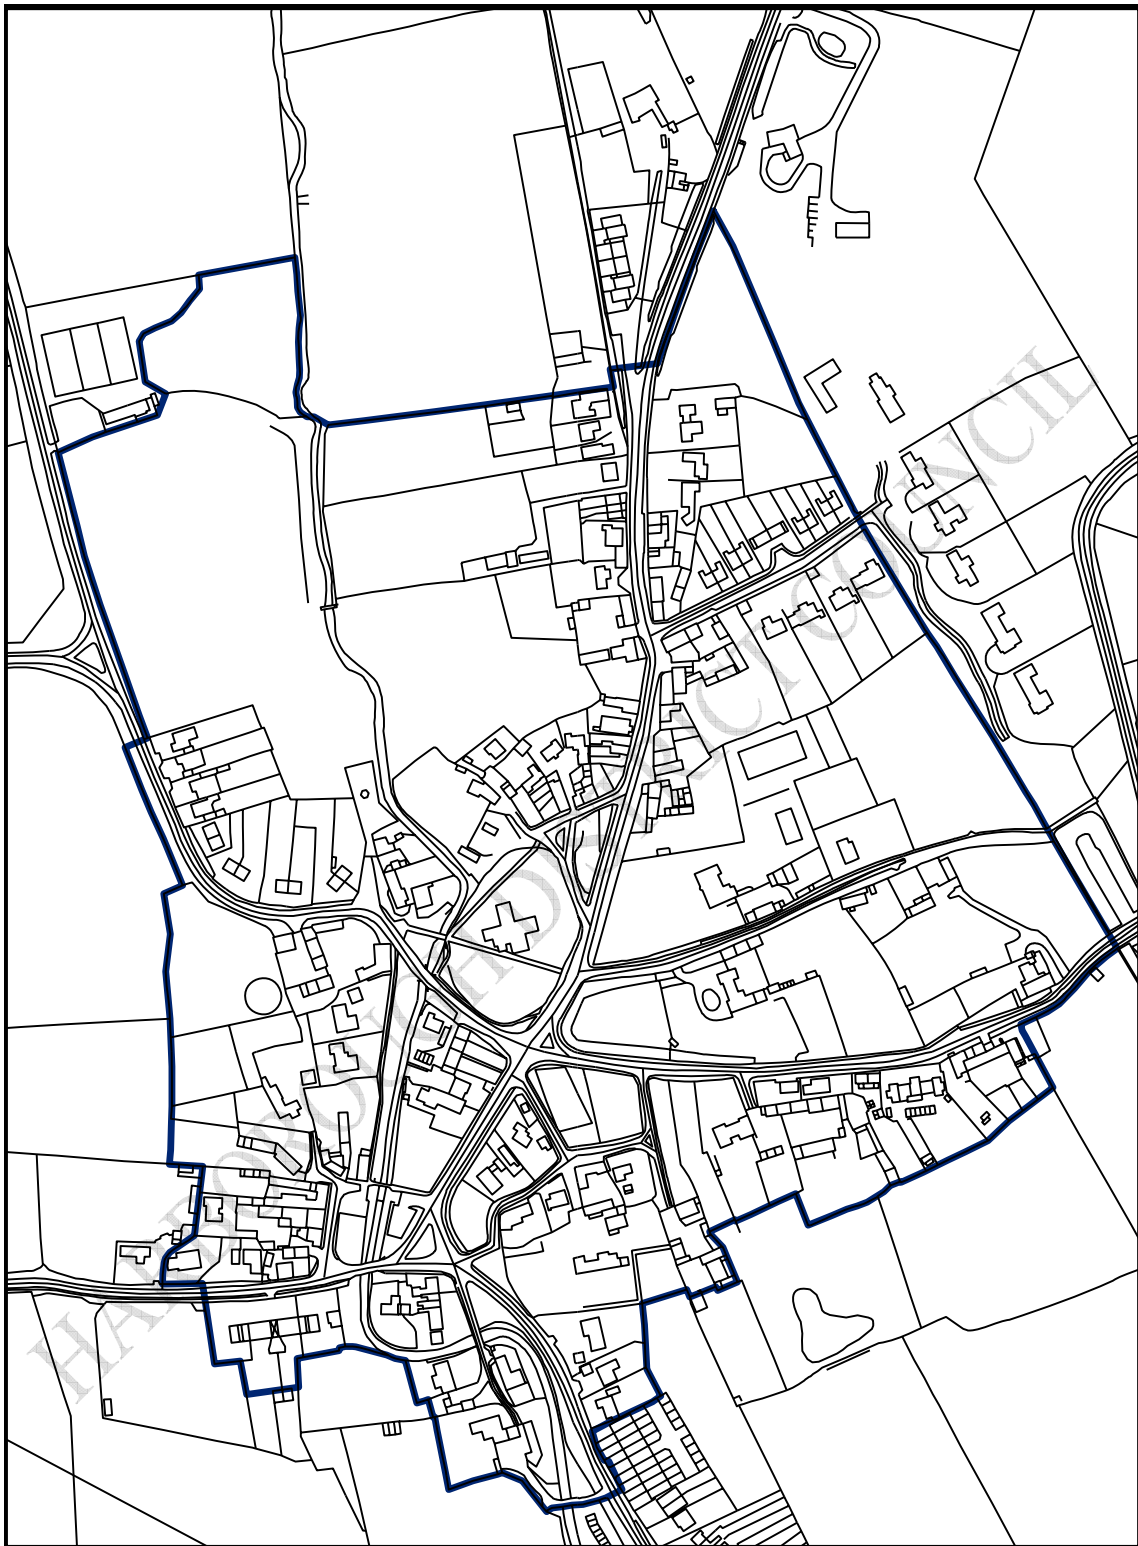

# Medbourne Conservation Area

Designated 1973  
Boundary Revised 9<sup>th</sup> March 2005

1:3,565