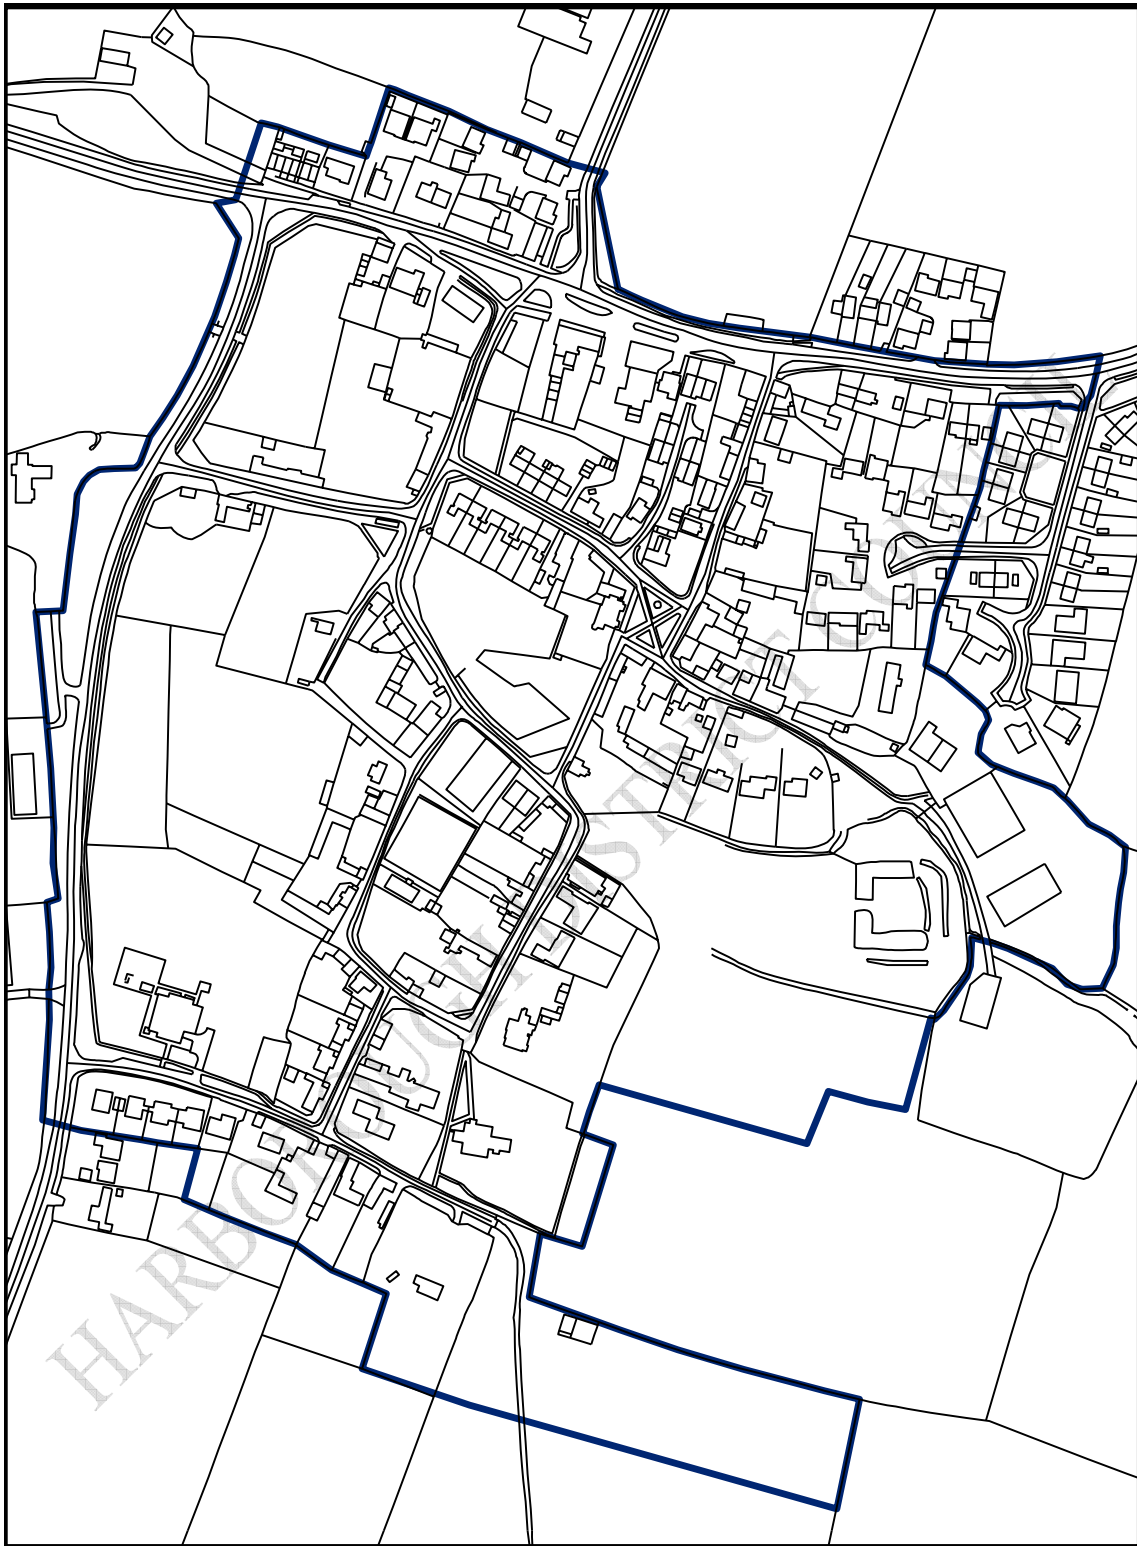

North Kilworth Conservation Area

Designated 1972
Boundary Revised 9th March and 18th May 2005

1:3,325