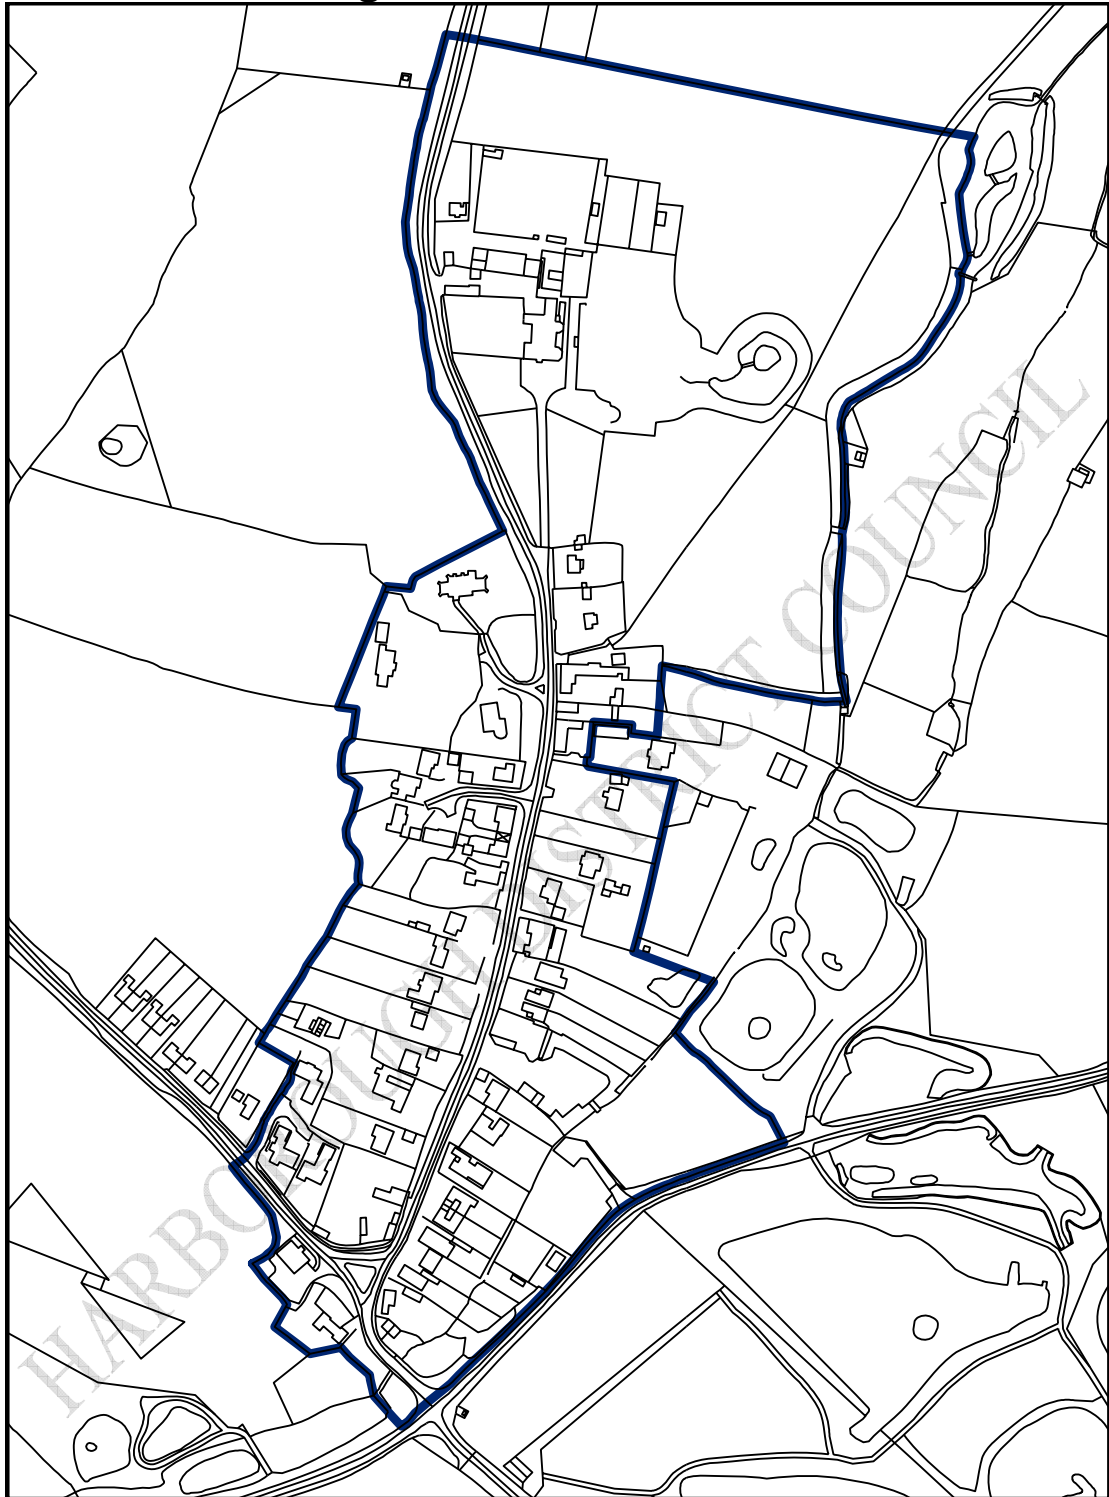

# Peatling Parva Conservation Area

— Conservation Area Boundary

0 50 100 200 300 400 Meters

Designated 1976  
Boundary Revised: 16<sup>th</sup> July 2007

1:3,267