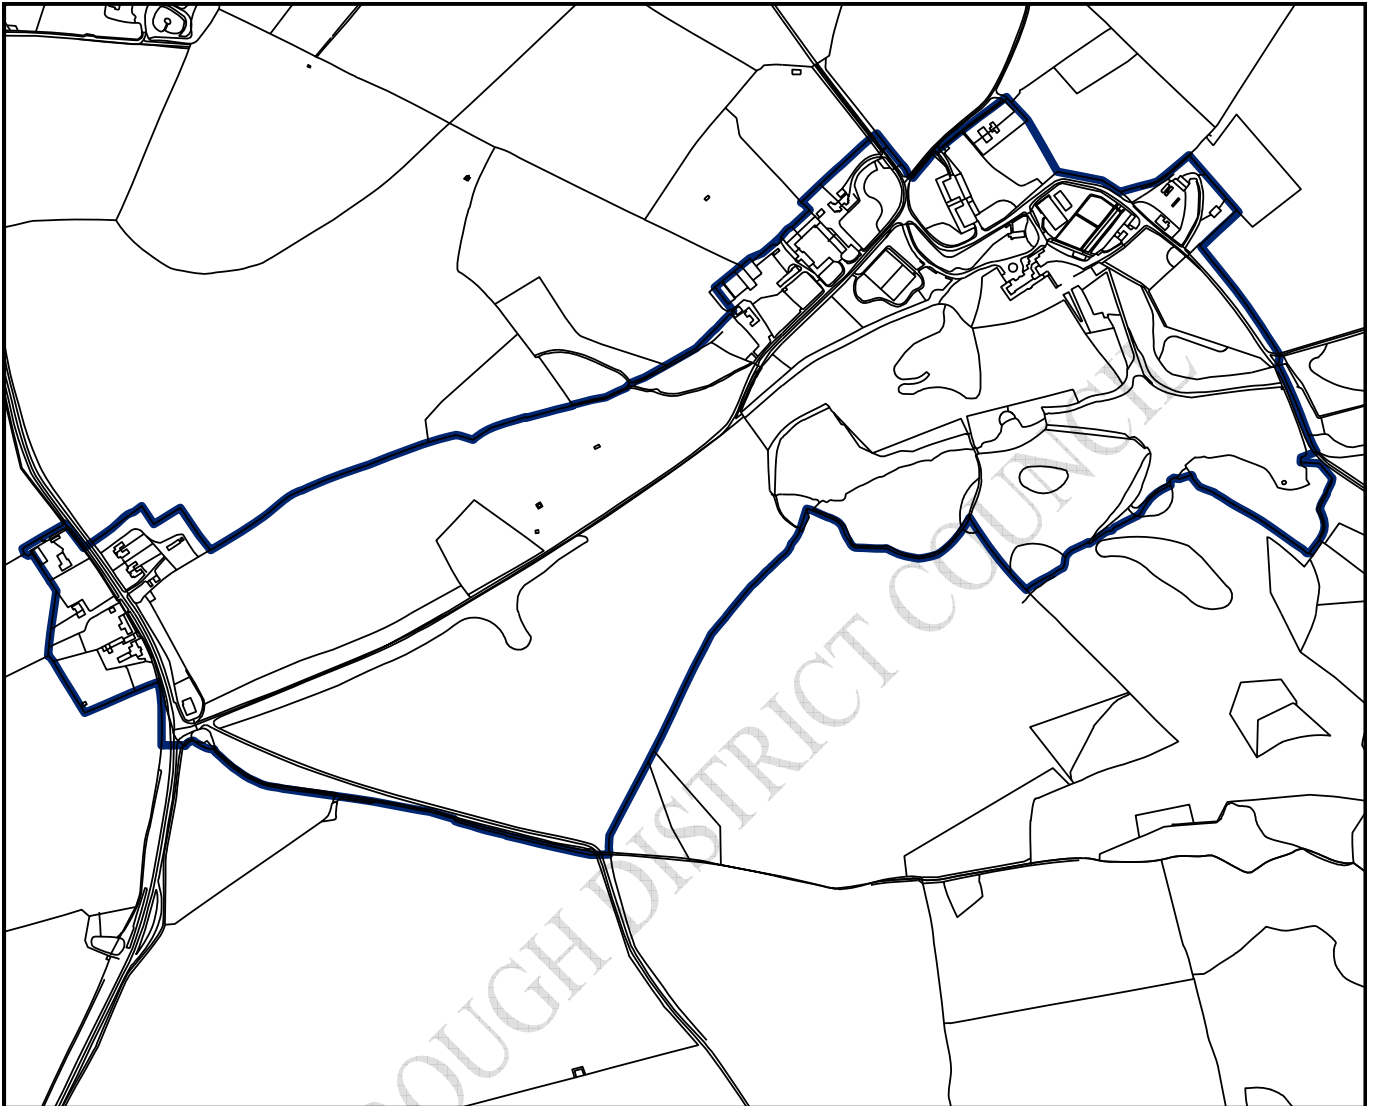

Rolleston including New Inn Conservation Area

— Conservation Area Boundary

Designated: 1994
Boundary Revised: 16th July 2007

1:6,413