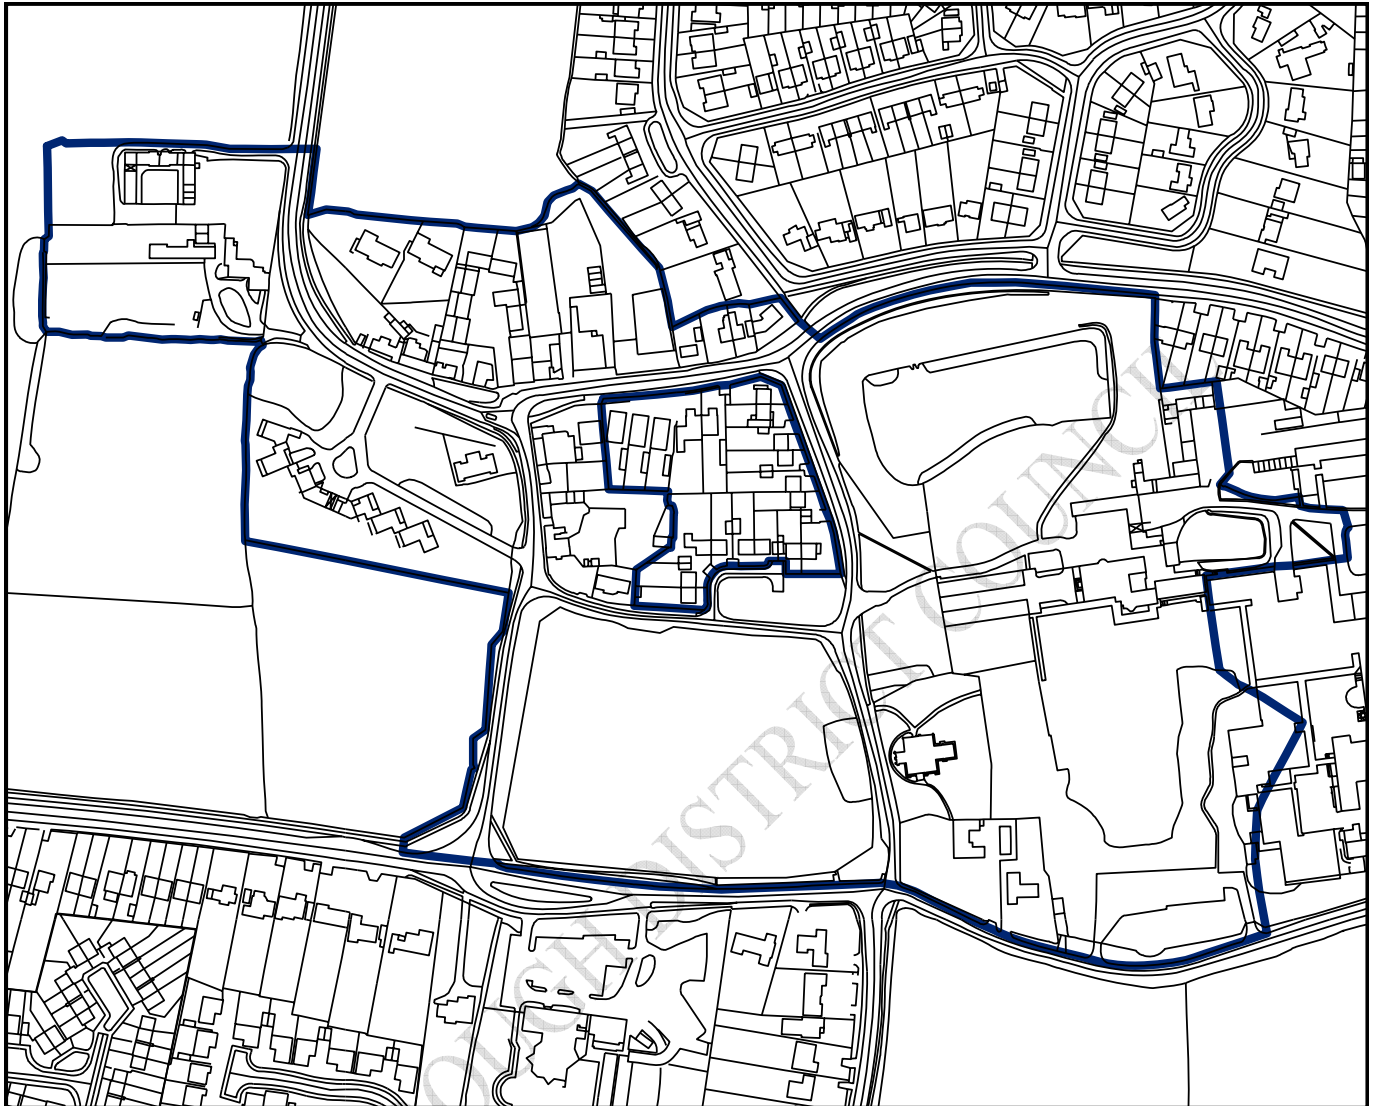

Scraptoft Conservation Area

— Conservation Area Boundary

Designated: 1994
Boundary Revised: 16th July 2007

1:2,697

©Crown Copyright. All rights reserved. Harborough District Council 100023843 2004