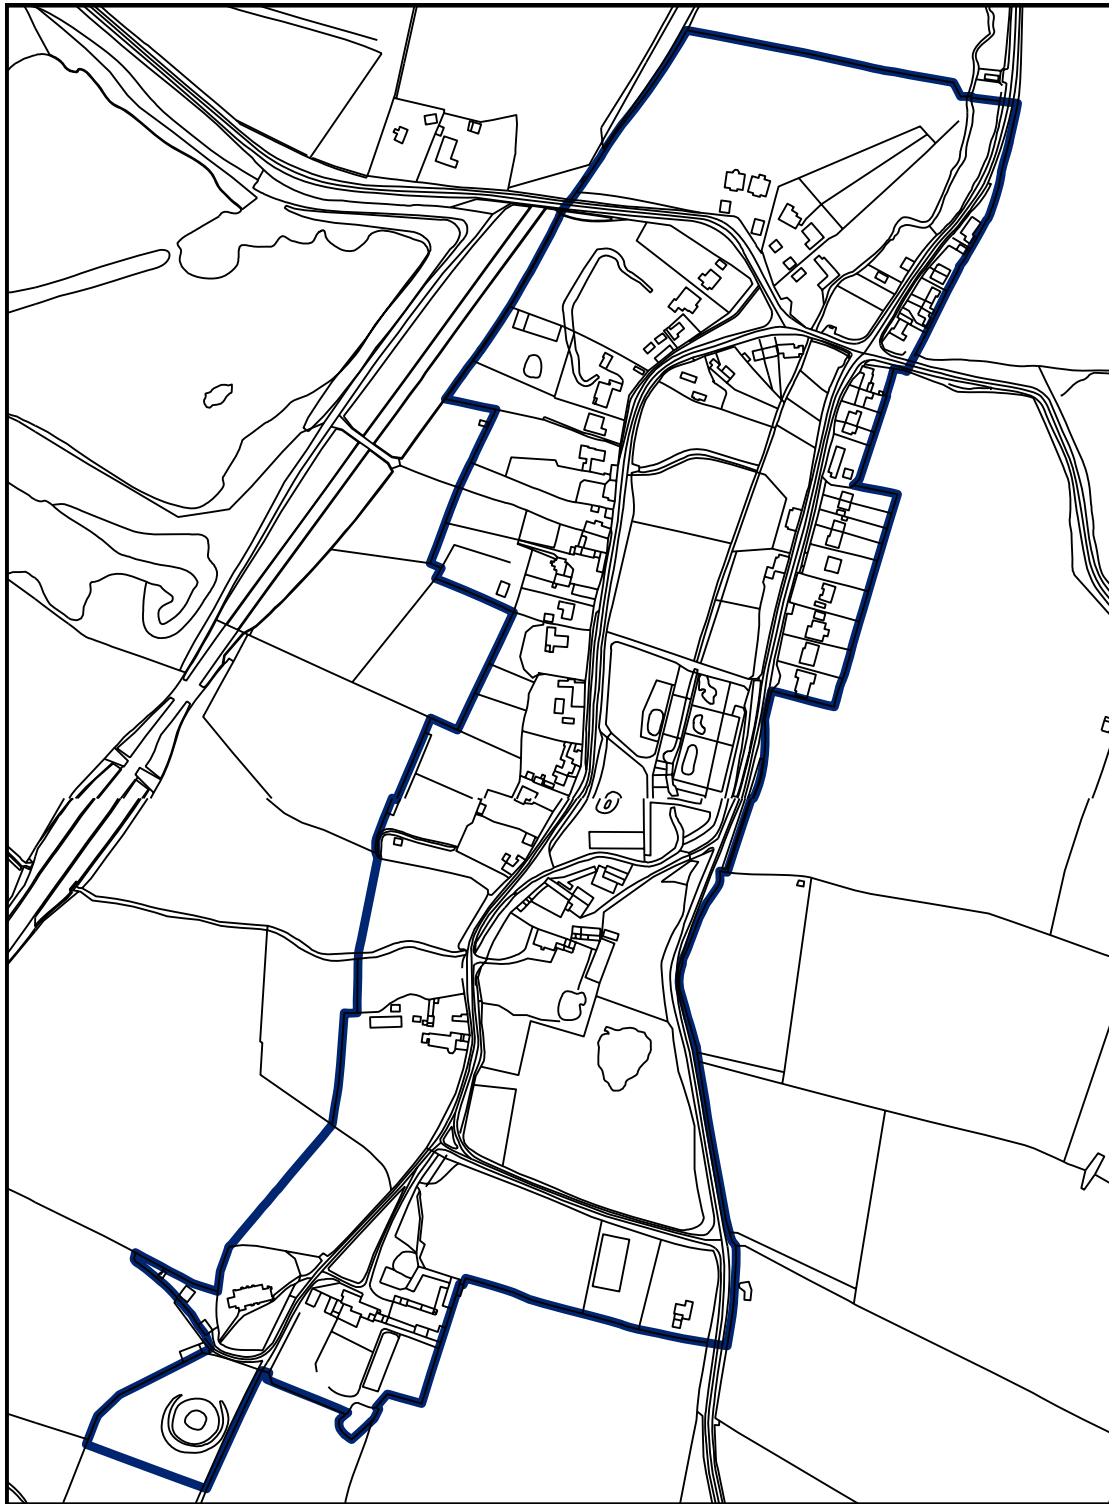

Shawell Conservation Area

— Conservation Area Boundary 0 50 100 200 300 400 Meters

Designated 1975
Boundary Revised: 10th July 2006

1:4,058 

©Crown Copyright. All rights reserved. Harborough District Council 100023843 2004