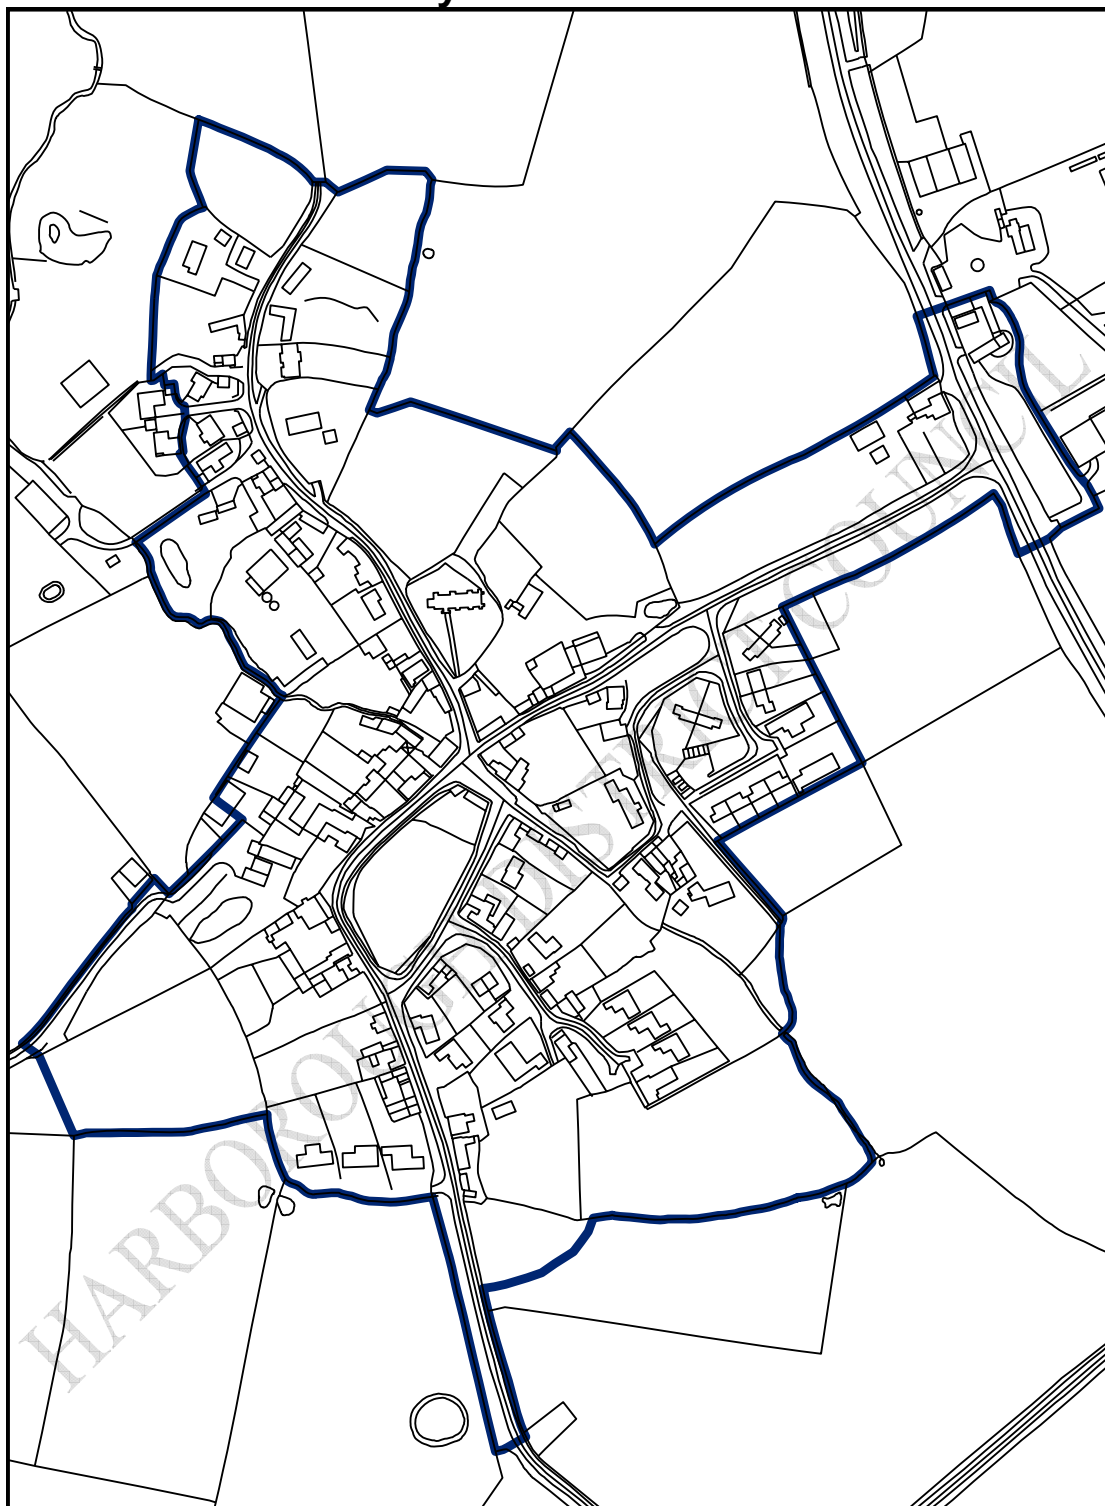

Shearsby Conservation Area

Designated 1975
Boundary Revised: 10th July 2006

1:3,174 