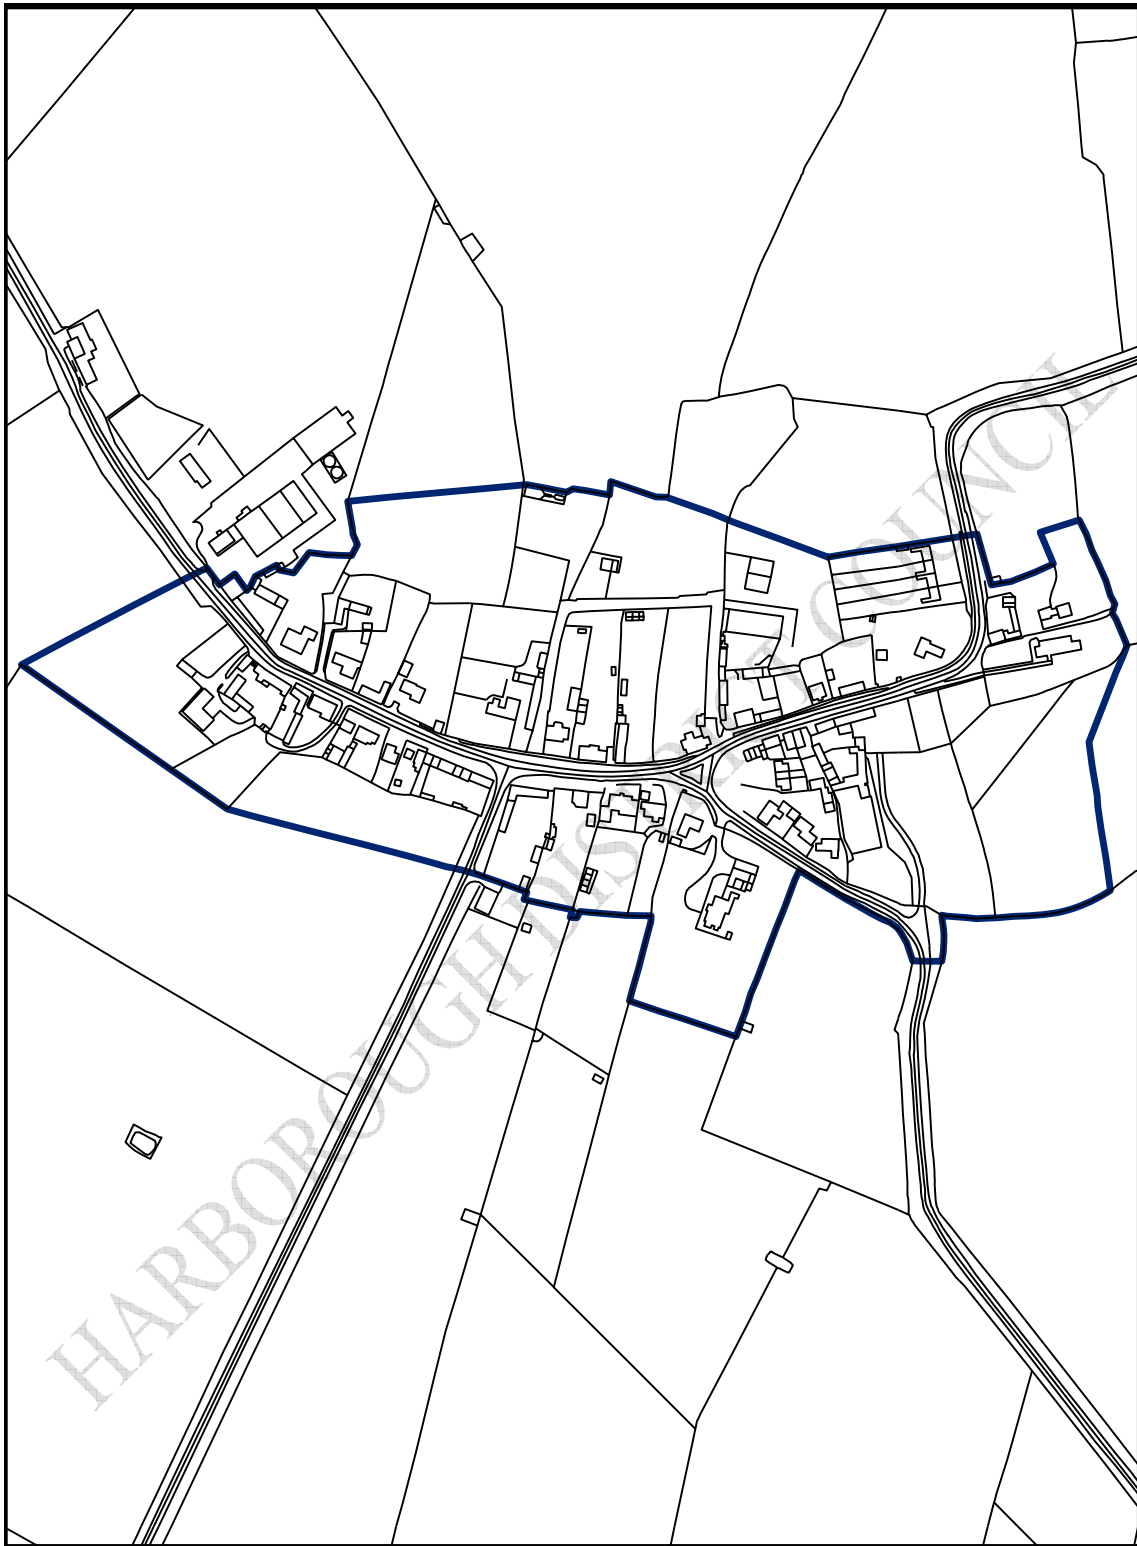

# Slawston Conservation Area

Designated 1973  
Boundary Revised 9<sup>th</sup> March 2005

1:3,325