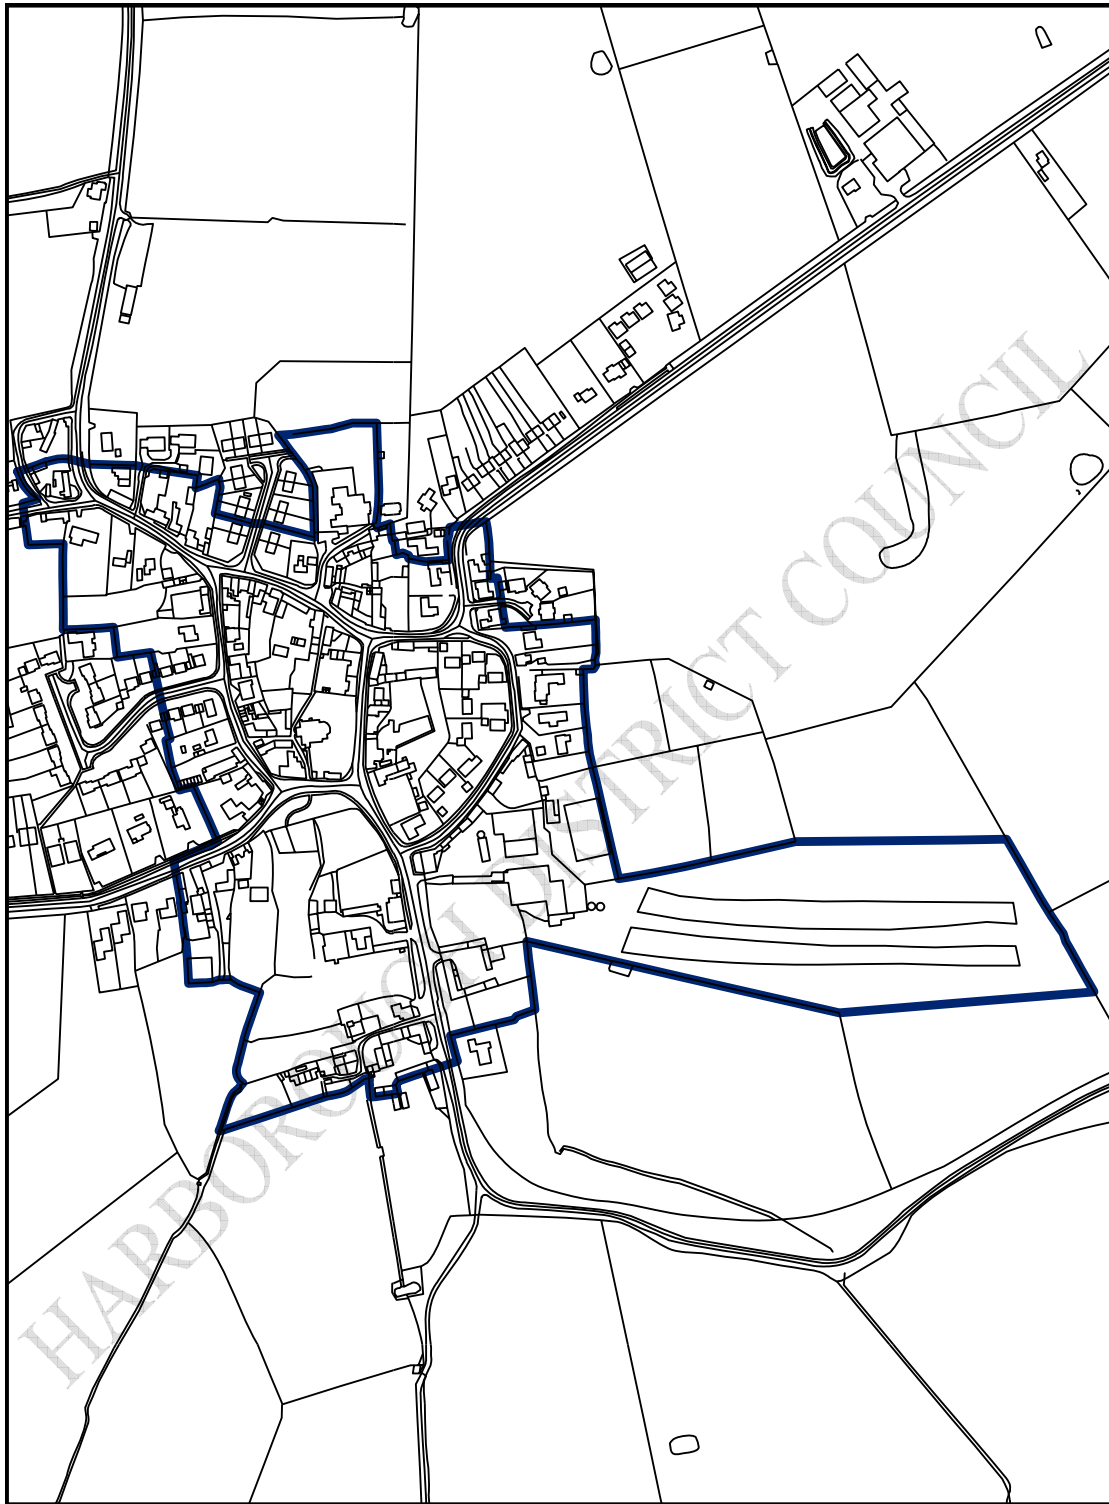

# Swinford Conservation Area

— Conservation Area Boundary 0 50 100 200 300 400 Meters

Designated 1975  
Boundary Revised: 10<sup>th</sup> July 2006

1:4,353