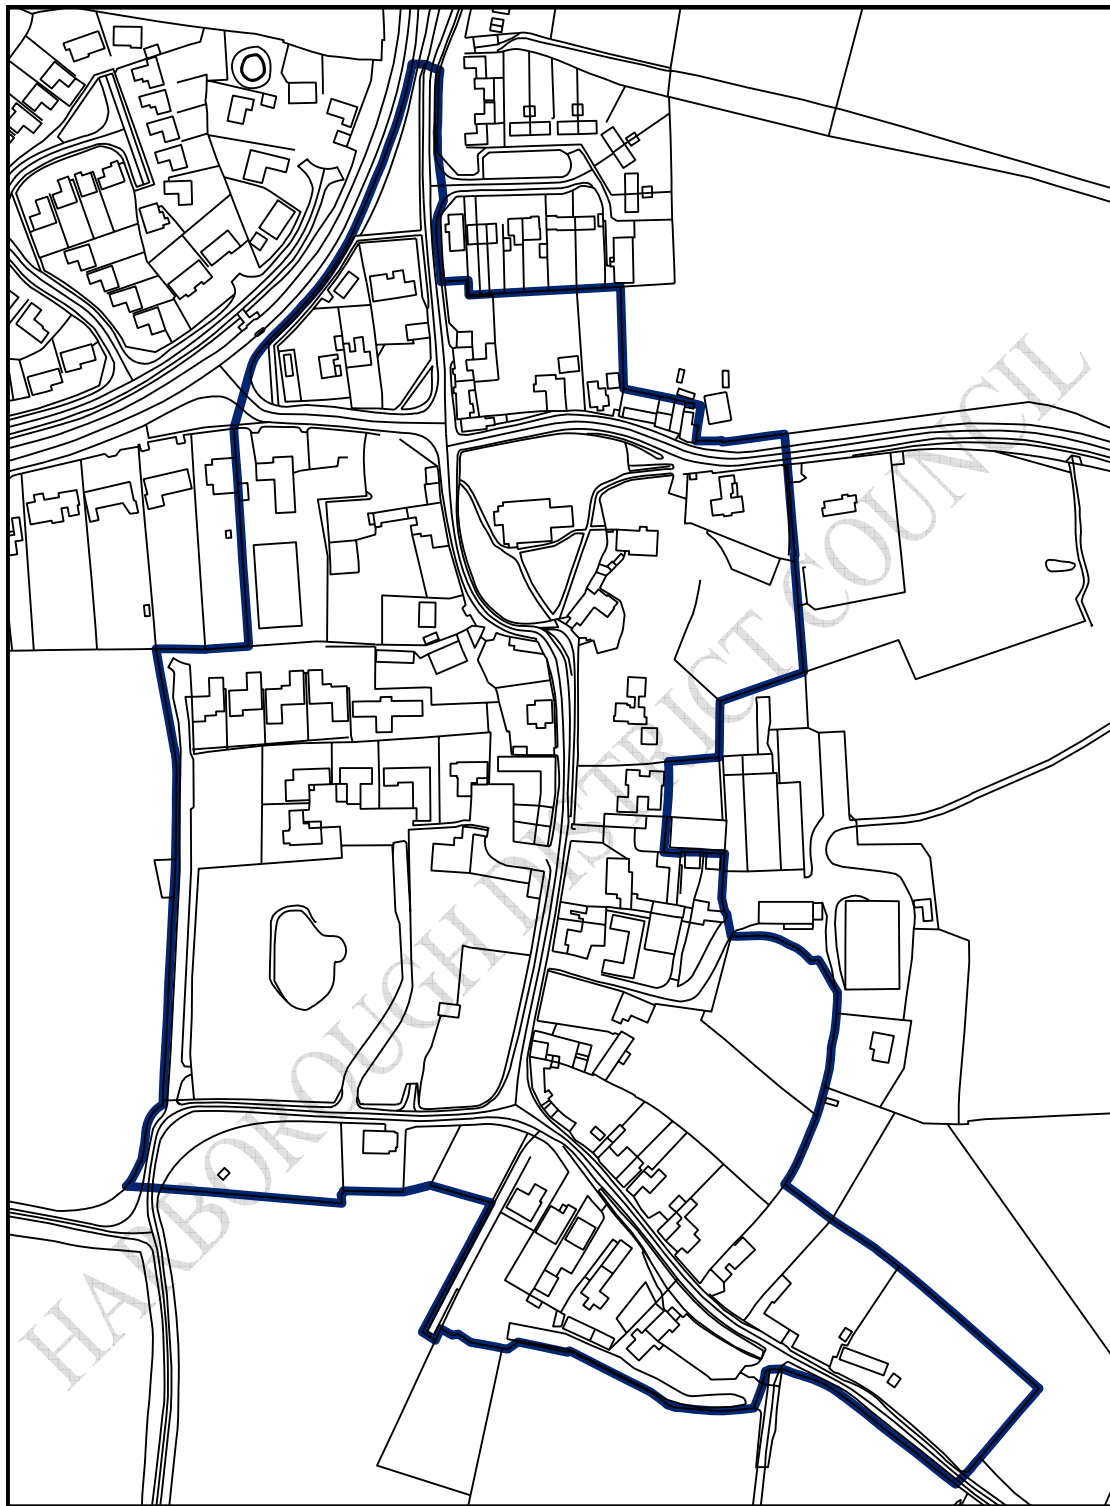

Tilton on the Hill Conservation Area

Designated 1975
Boundary Revised: 10th July 2006

1:2,615