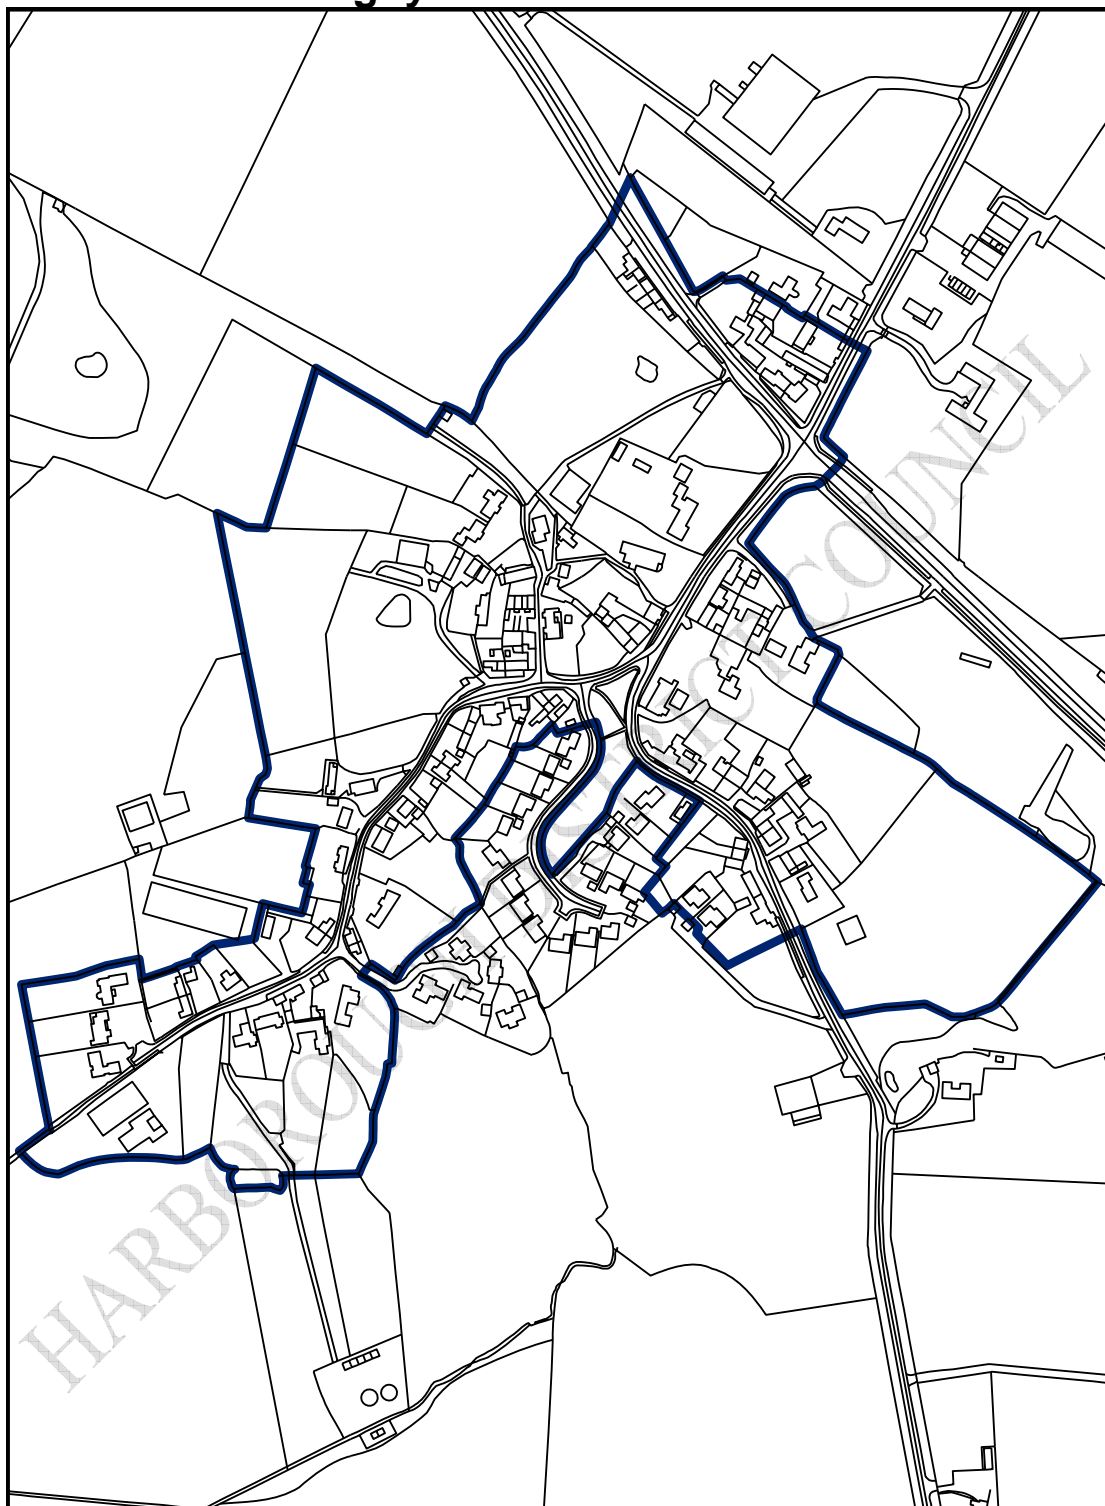

Tugby Conservation Area

Designated 1975
Boundary Revised: 10th July 2006

1:3,808 