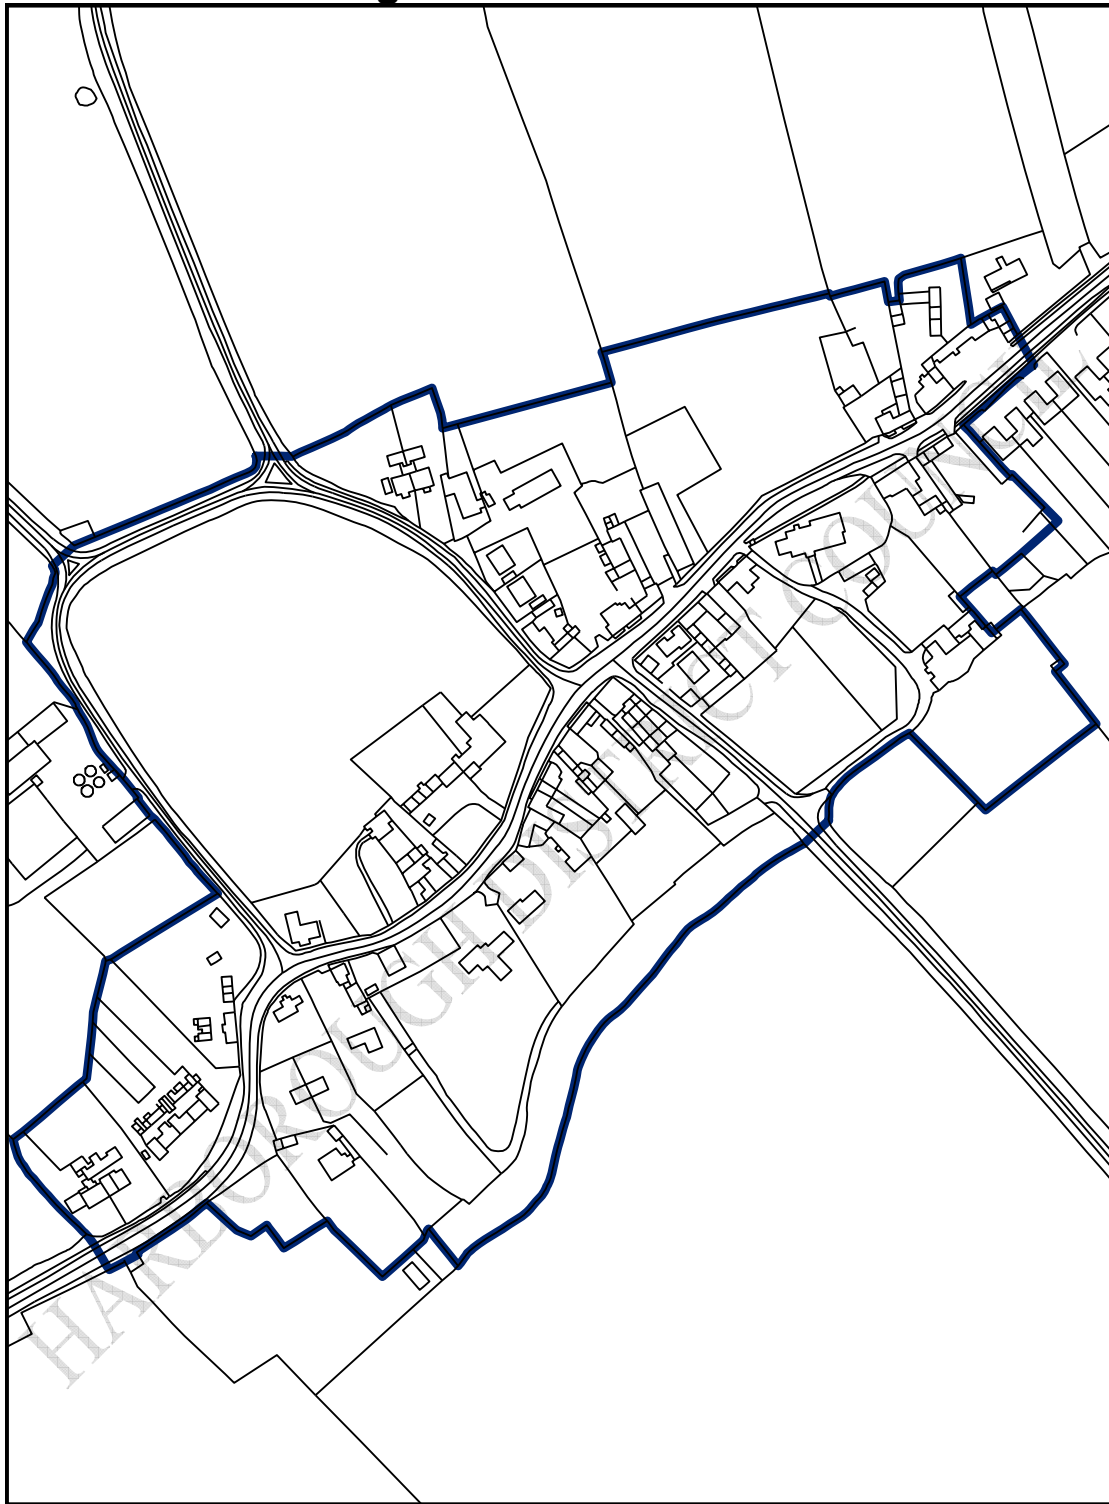

Theddingworth Conservation Area

— Conservation Area Boundary 0 30 60 120 180 240 Meters

Designated 1975
Boundary Revised: 10th July 2006

1:2,615

©Crown Copyright. All rights reserved. Harborough District Council 100023843 2004