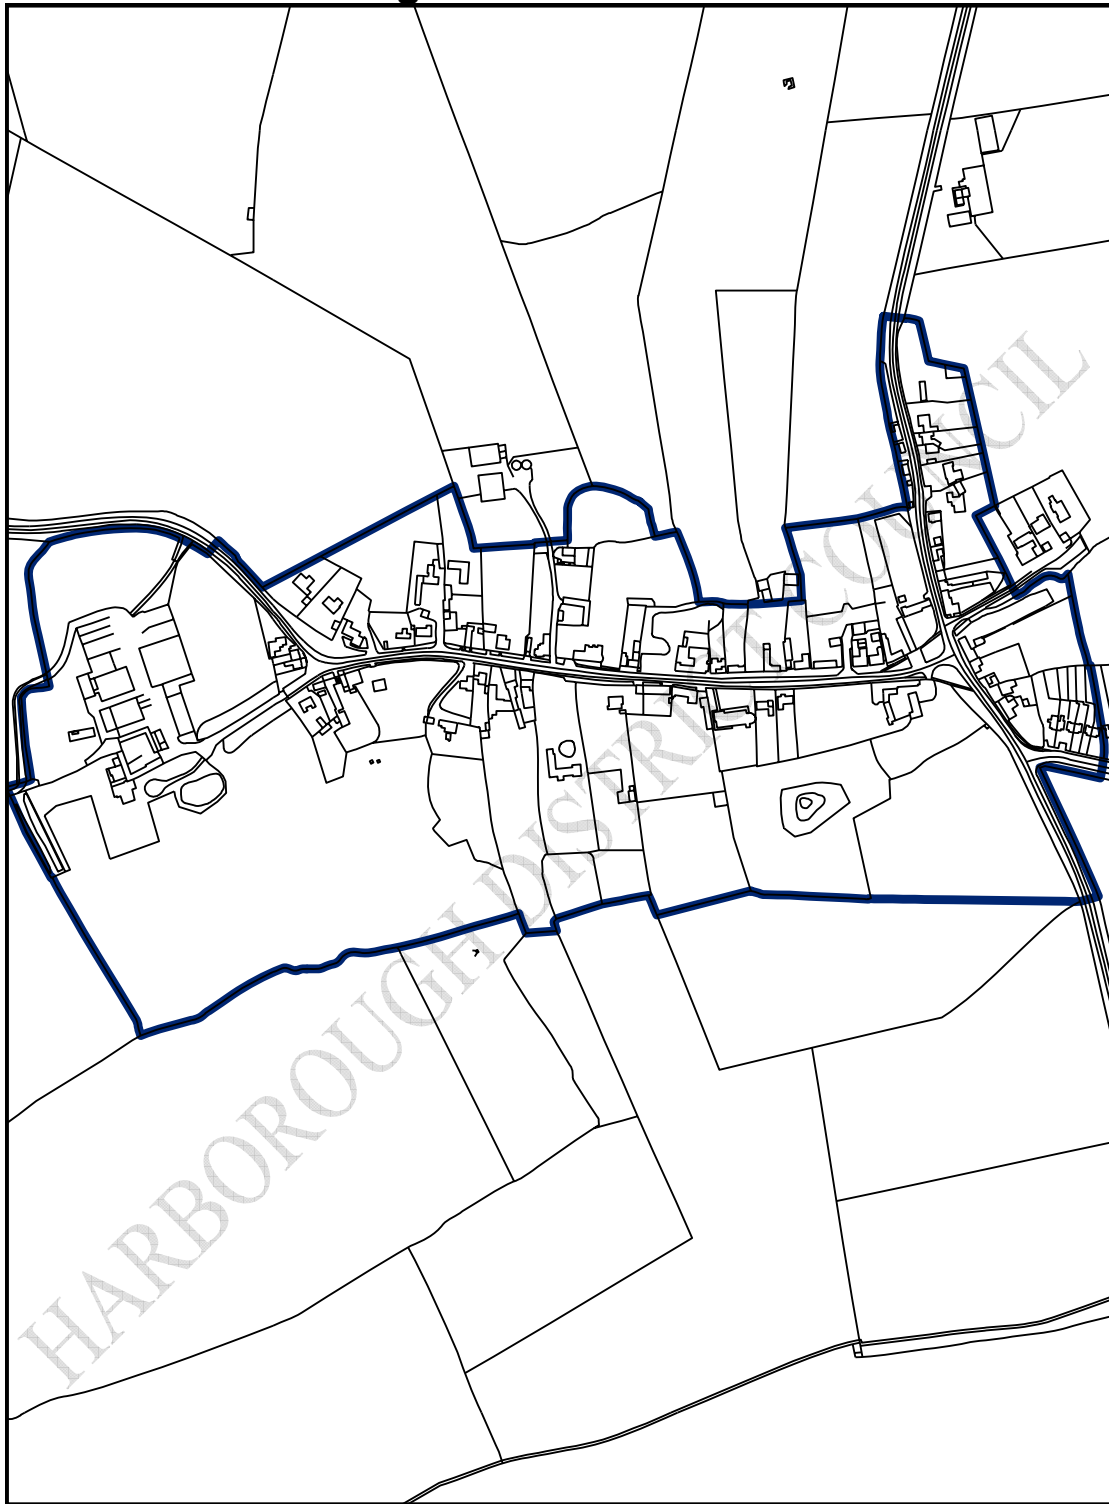

Tur Langton Conservation Area

— Conservation Area Boundary 0 60 120 240 360 480 Meters

Designated 1975
Boundary Revised: 10th July 2006

1:4,851

©Crown Copyright. All rights reserved. Harborough District Council 100023843 2004