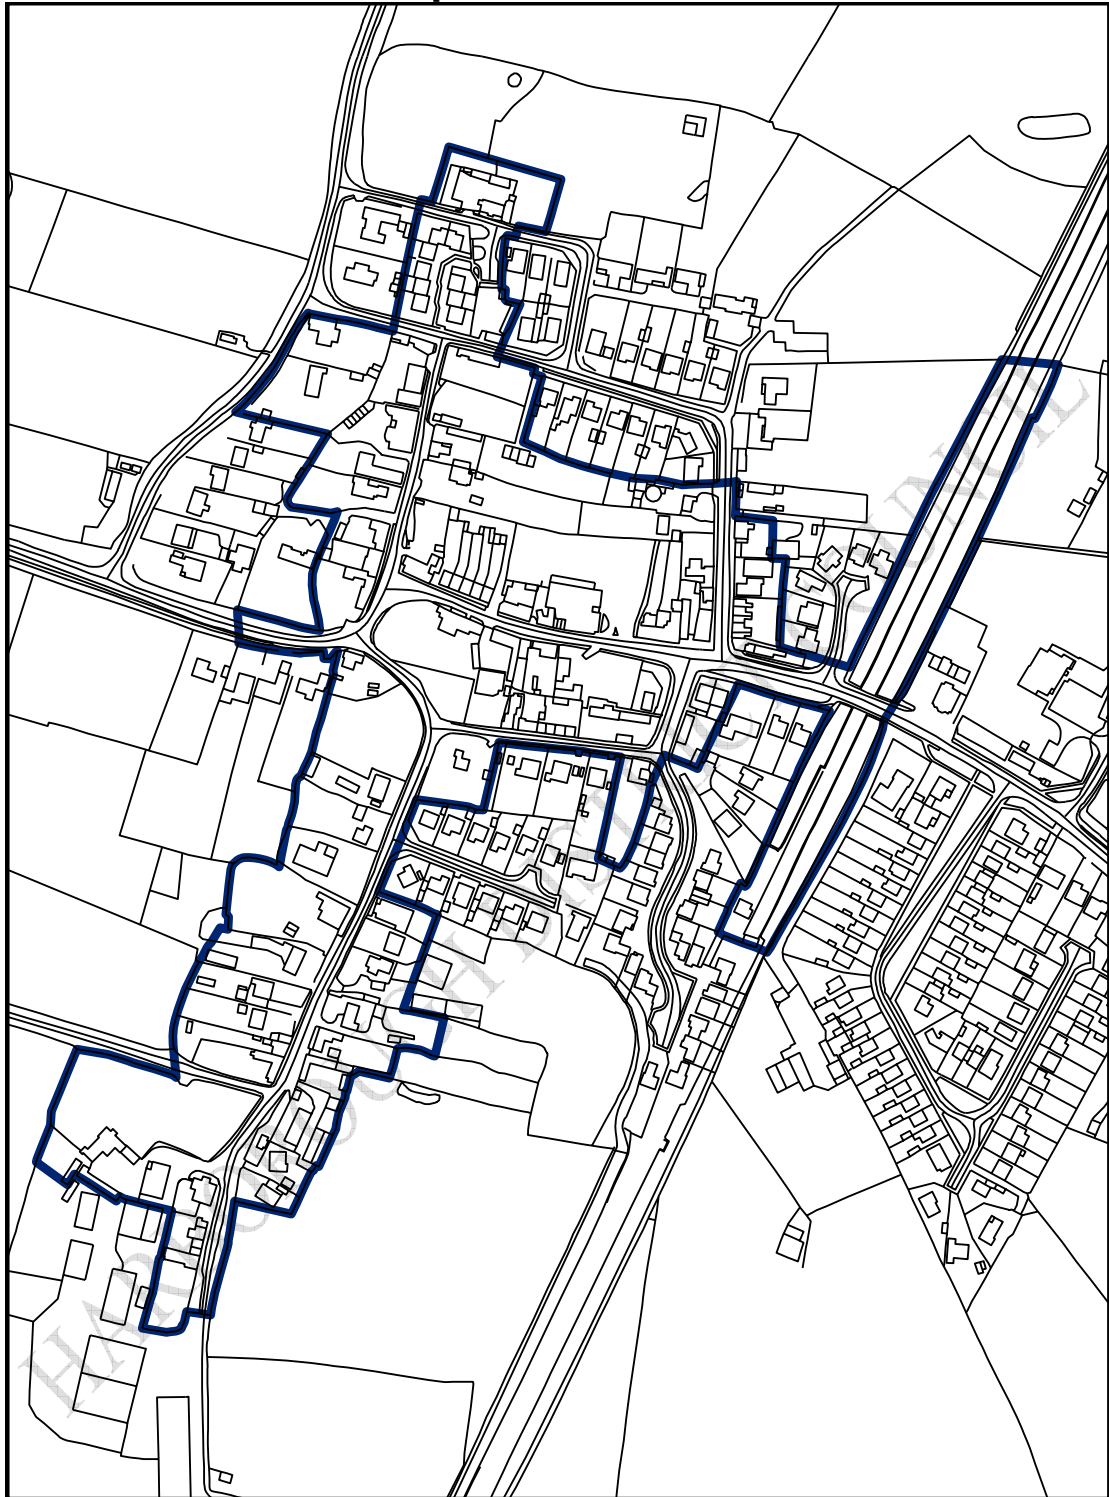

# Ullesthorpe Conservation Area

— Conservation Area Boundary

Designated: 1978  
Boundary Revised: 16<sup>th</sup> July 2007

1:3,249 