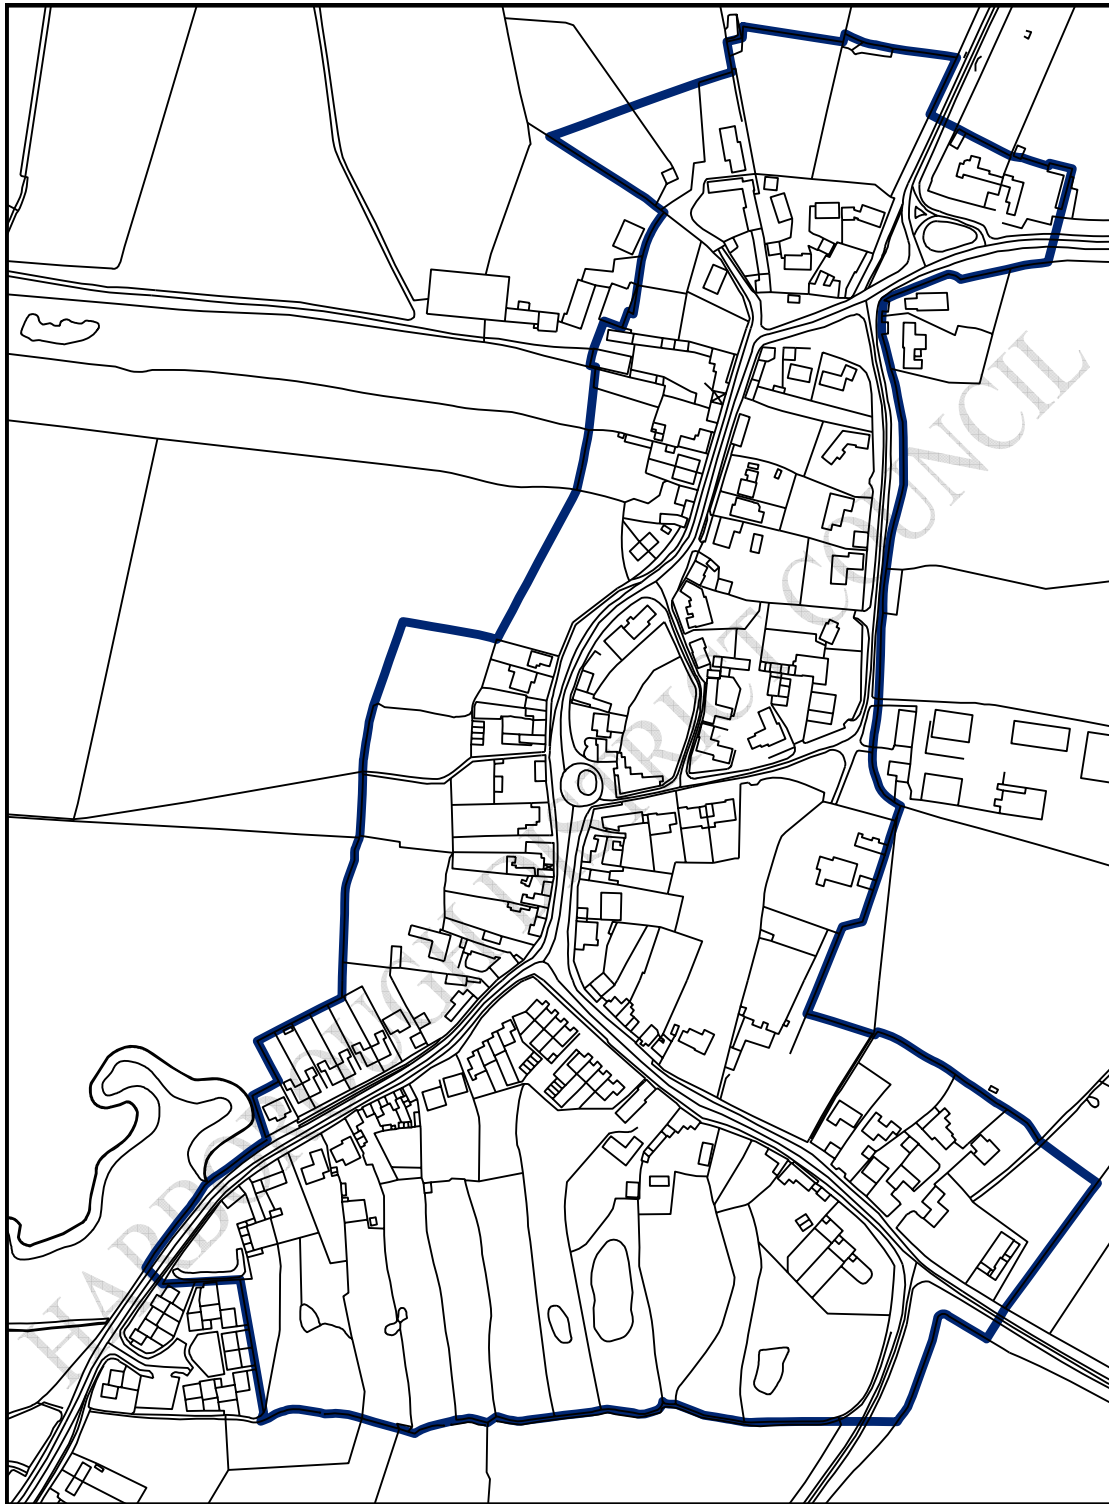

# Walton Conservation Area

Designated 1975  
Boundary Revised: 10<sup>th</sup> July 2006

1:3,024 