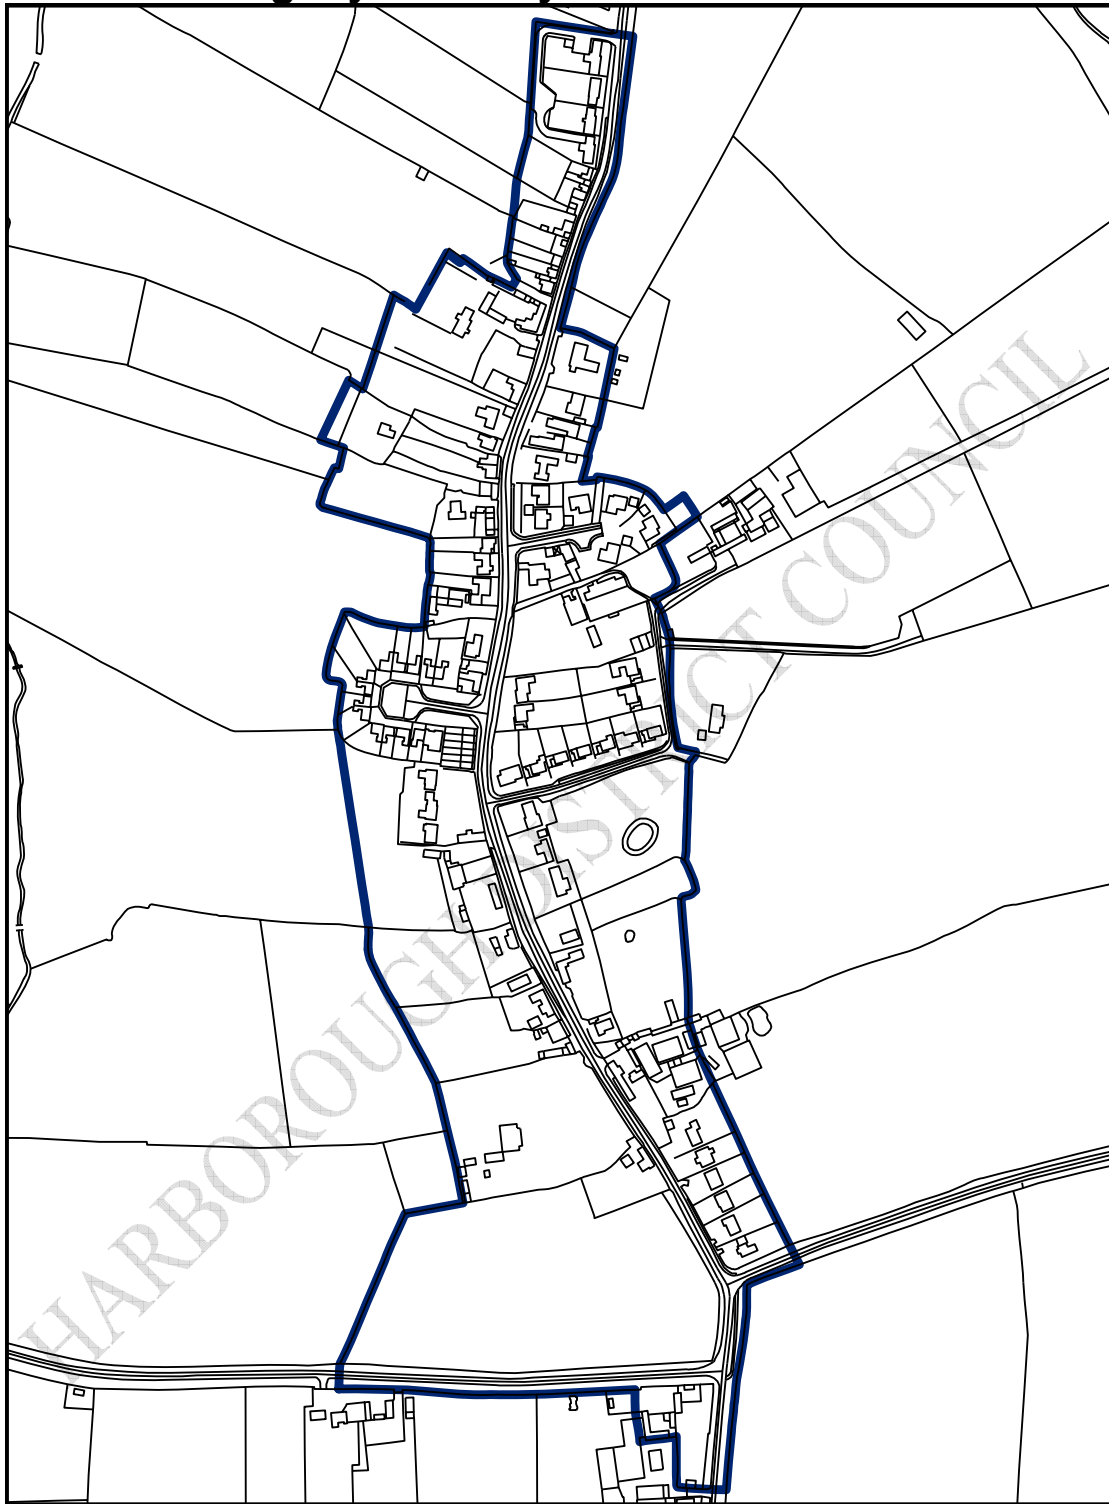

Willoughby Waterleys Conservation Area

— Conservation Area Boundary 0 50 100 200 300 400 Meters

Designated 1975
Boundary Revised: 10th July 2006

1:4,233