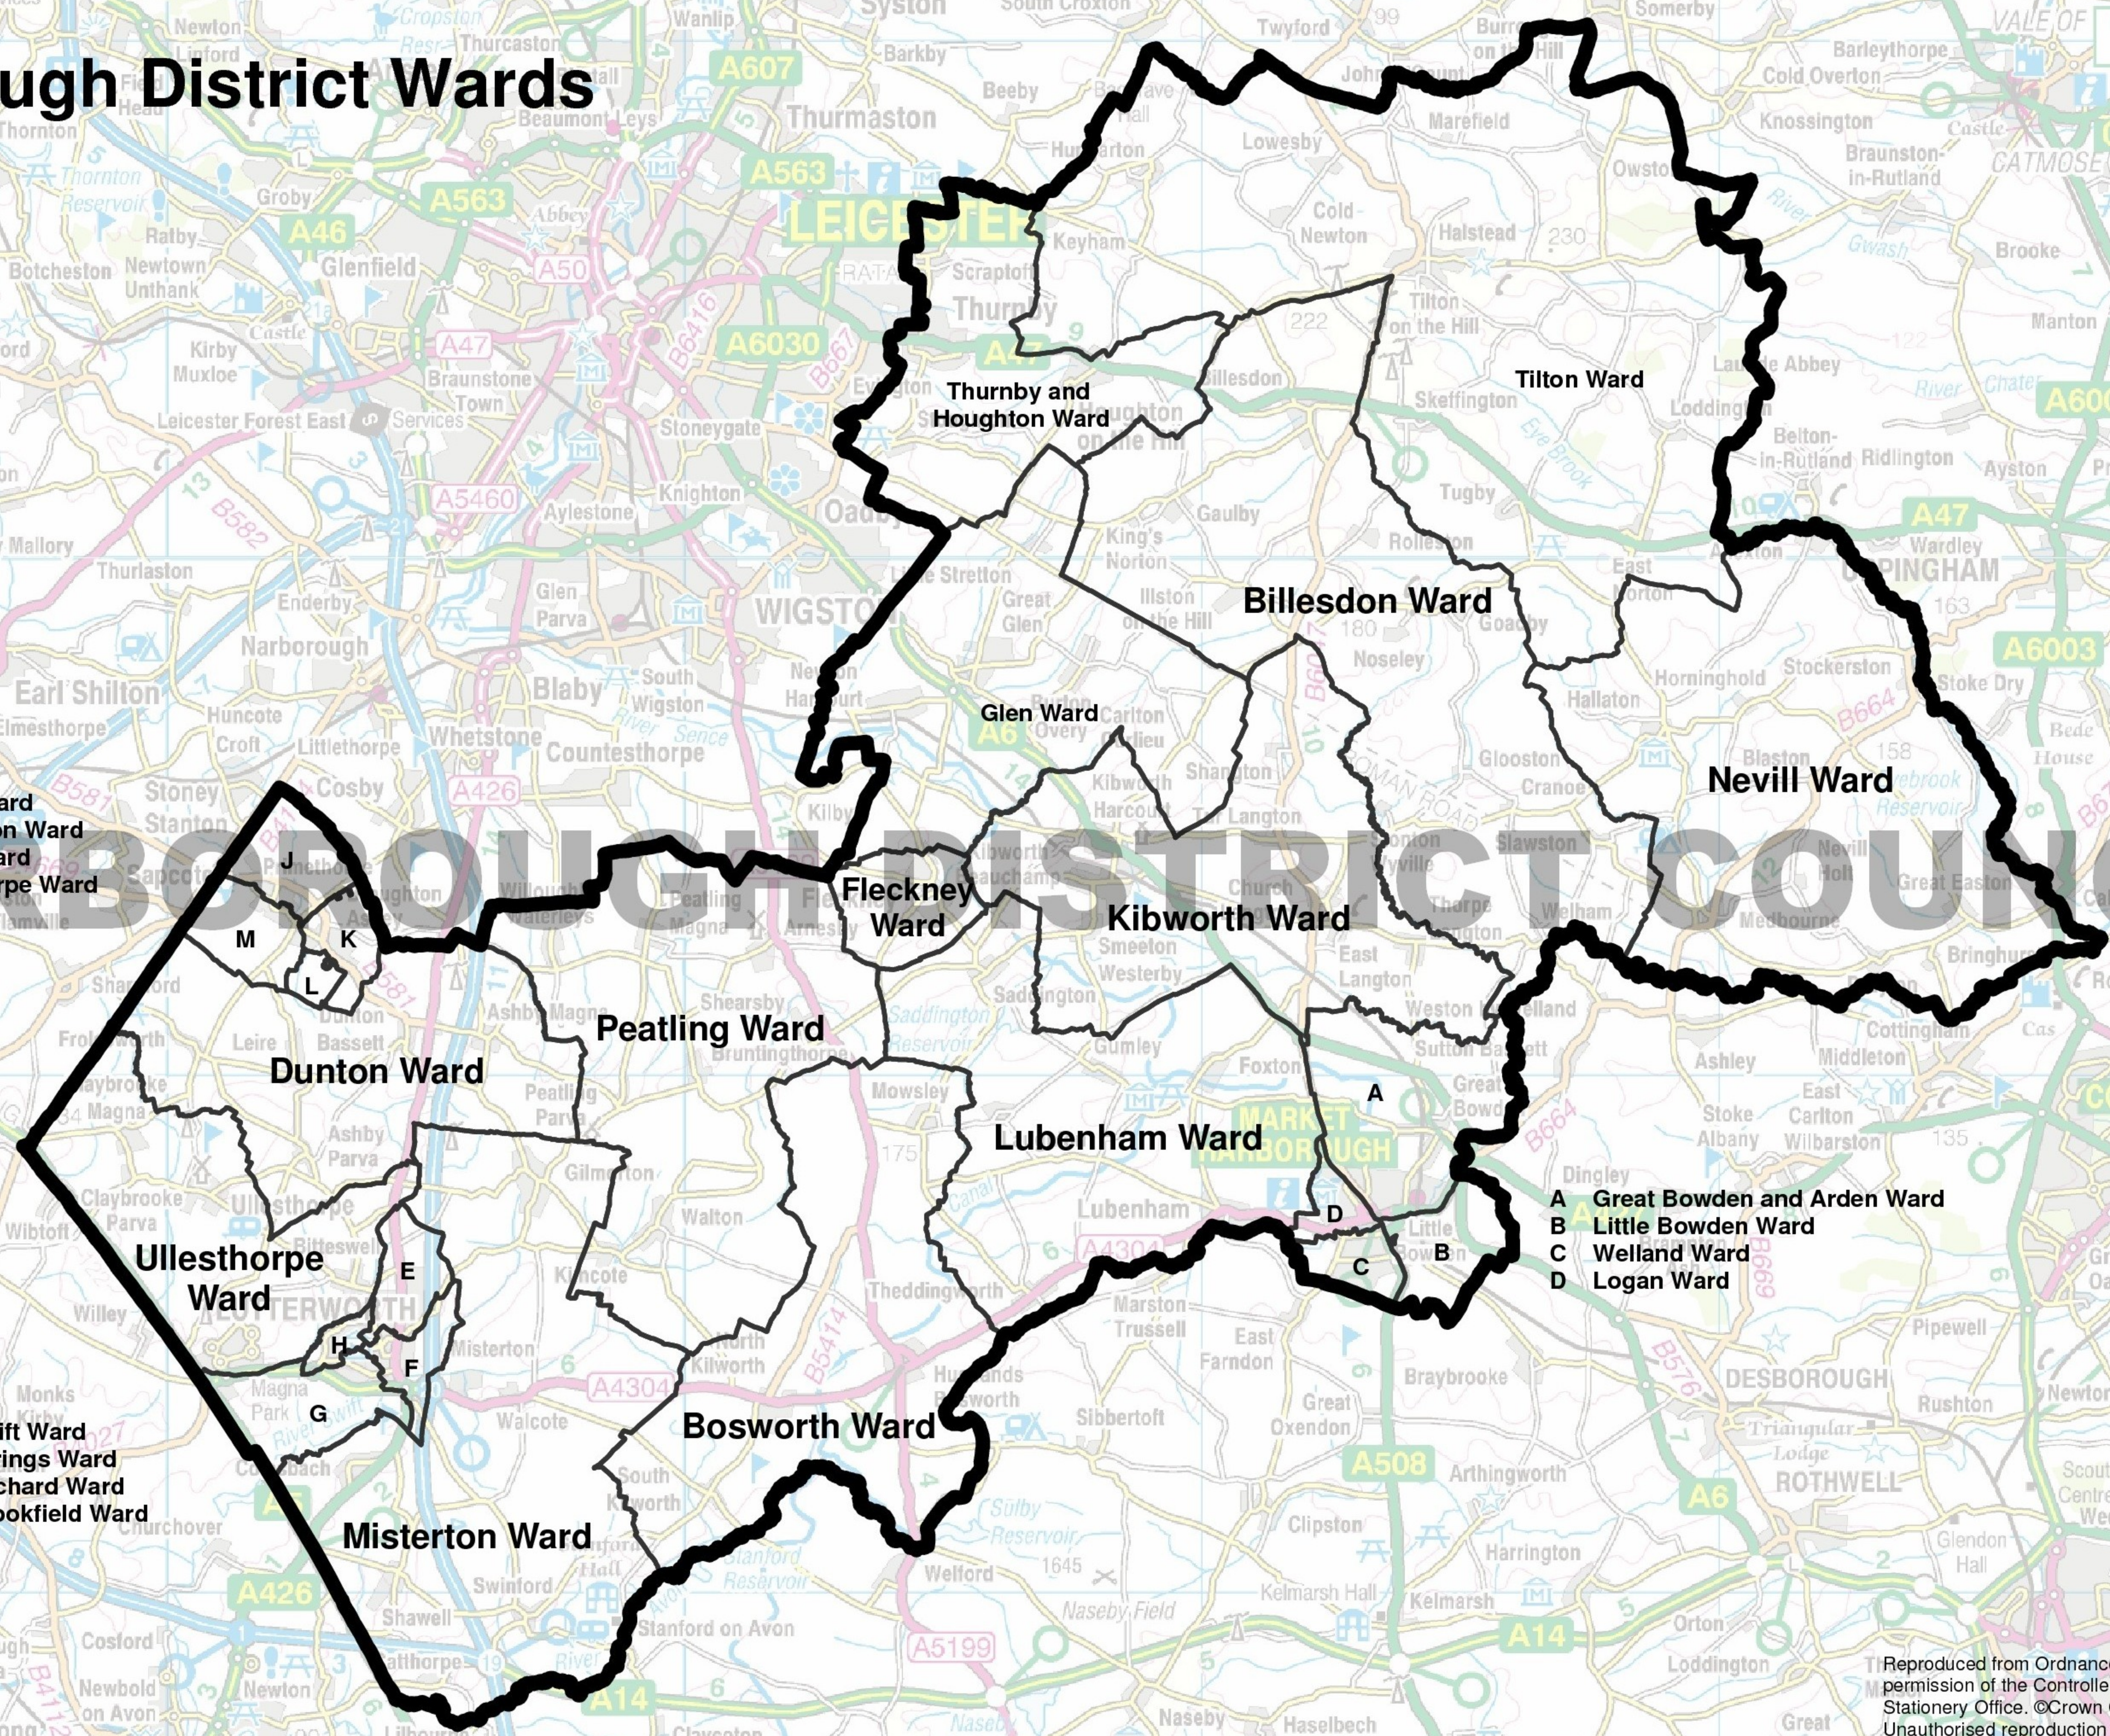

Harborough District Wards

- J Sutton Ward
- K Broughton Ward
- L Astley Ward
- M Primethorpe Ward

- M
- K
- L

- E Swift Ward
- F Springs Ward
- G Orchard Ward
- H Brookfield Ward

- A Great Bowden and Arden Ward
- B Little Bowden Ward
- C Welland Ward
- D Logan Ward

Misterton Ward

Ullesthorpe Ward

Dunton Ward

Peatling Ward

Fleckney Ward

Kibworth Ward

Lubenham Ward

Bosworth Ward