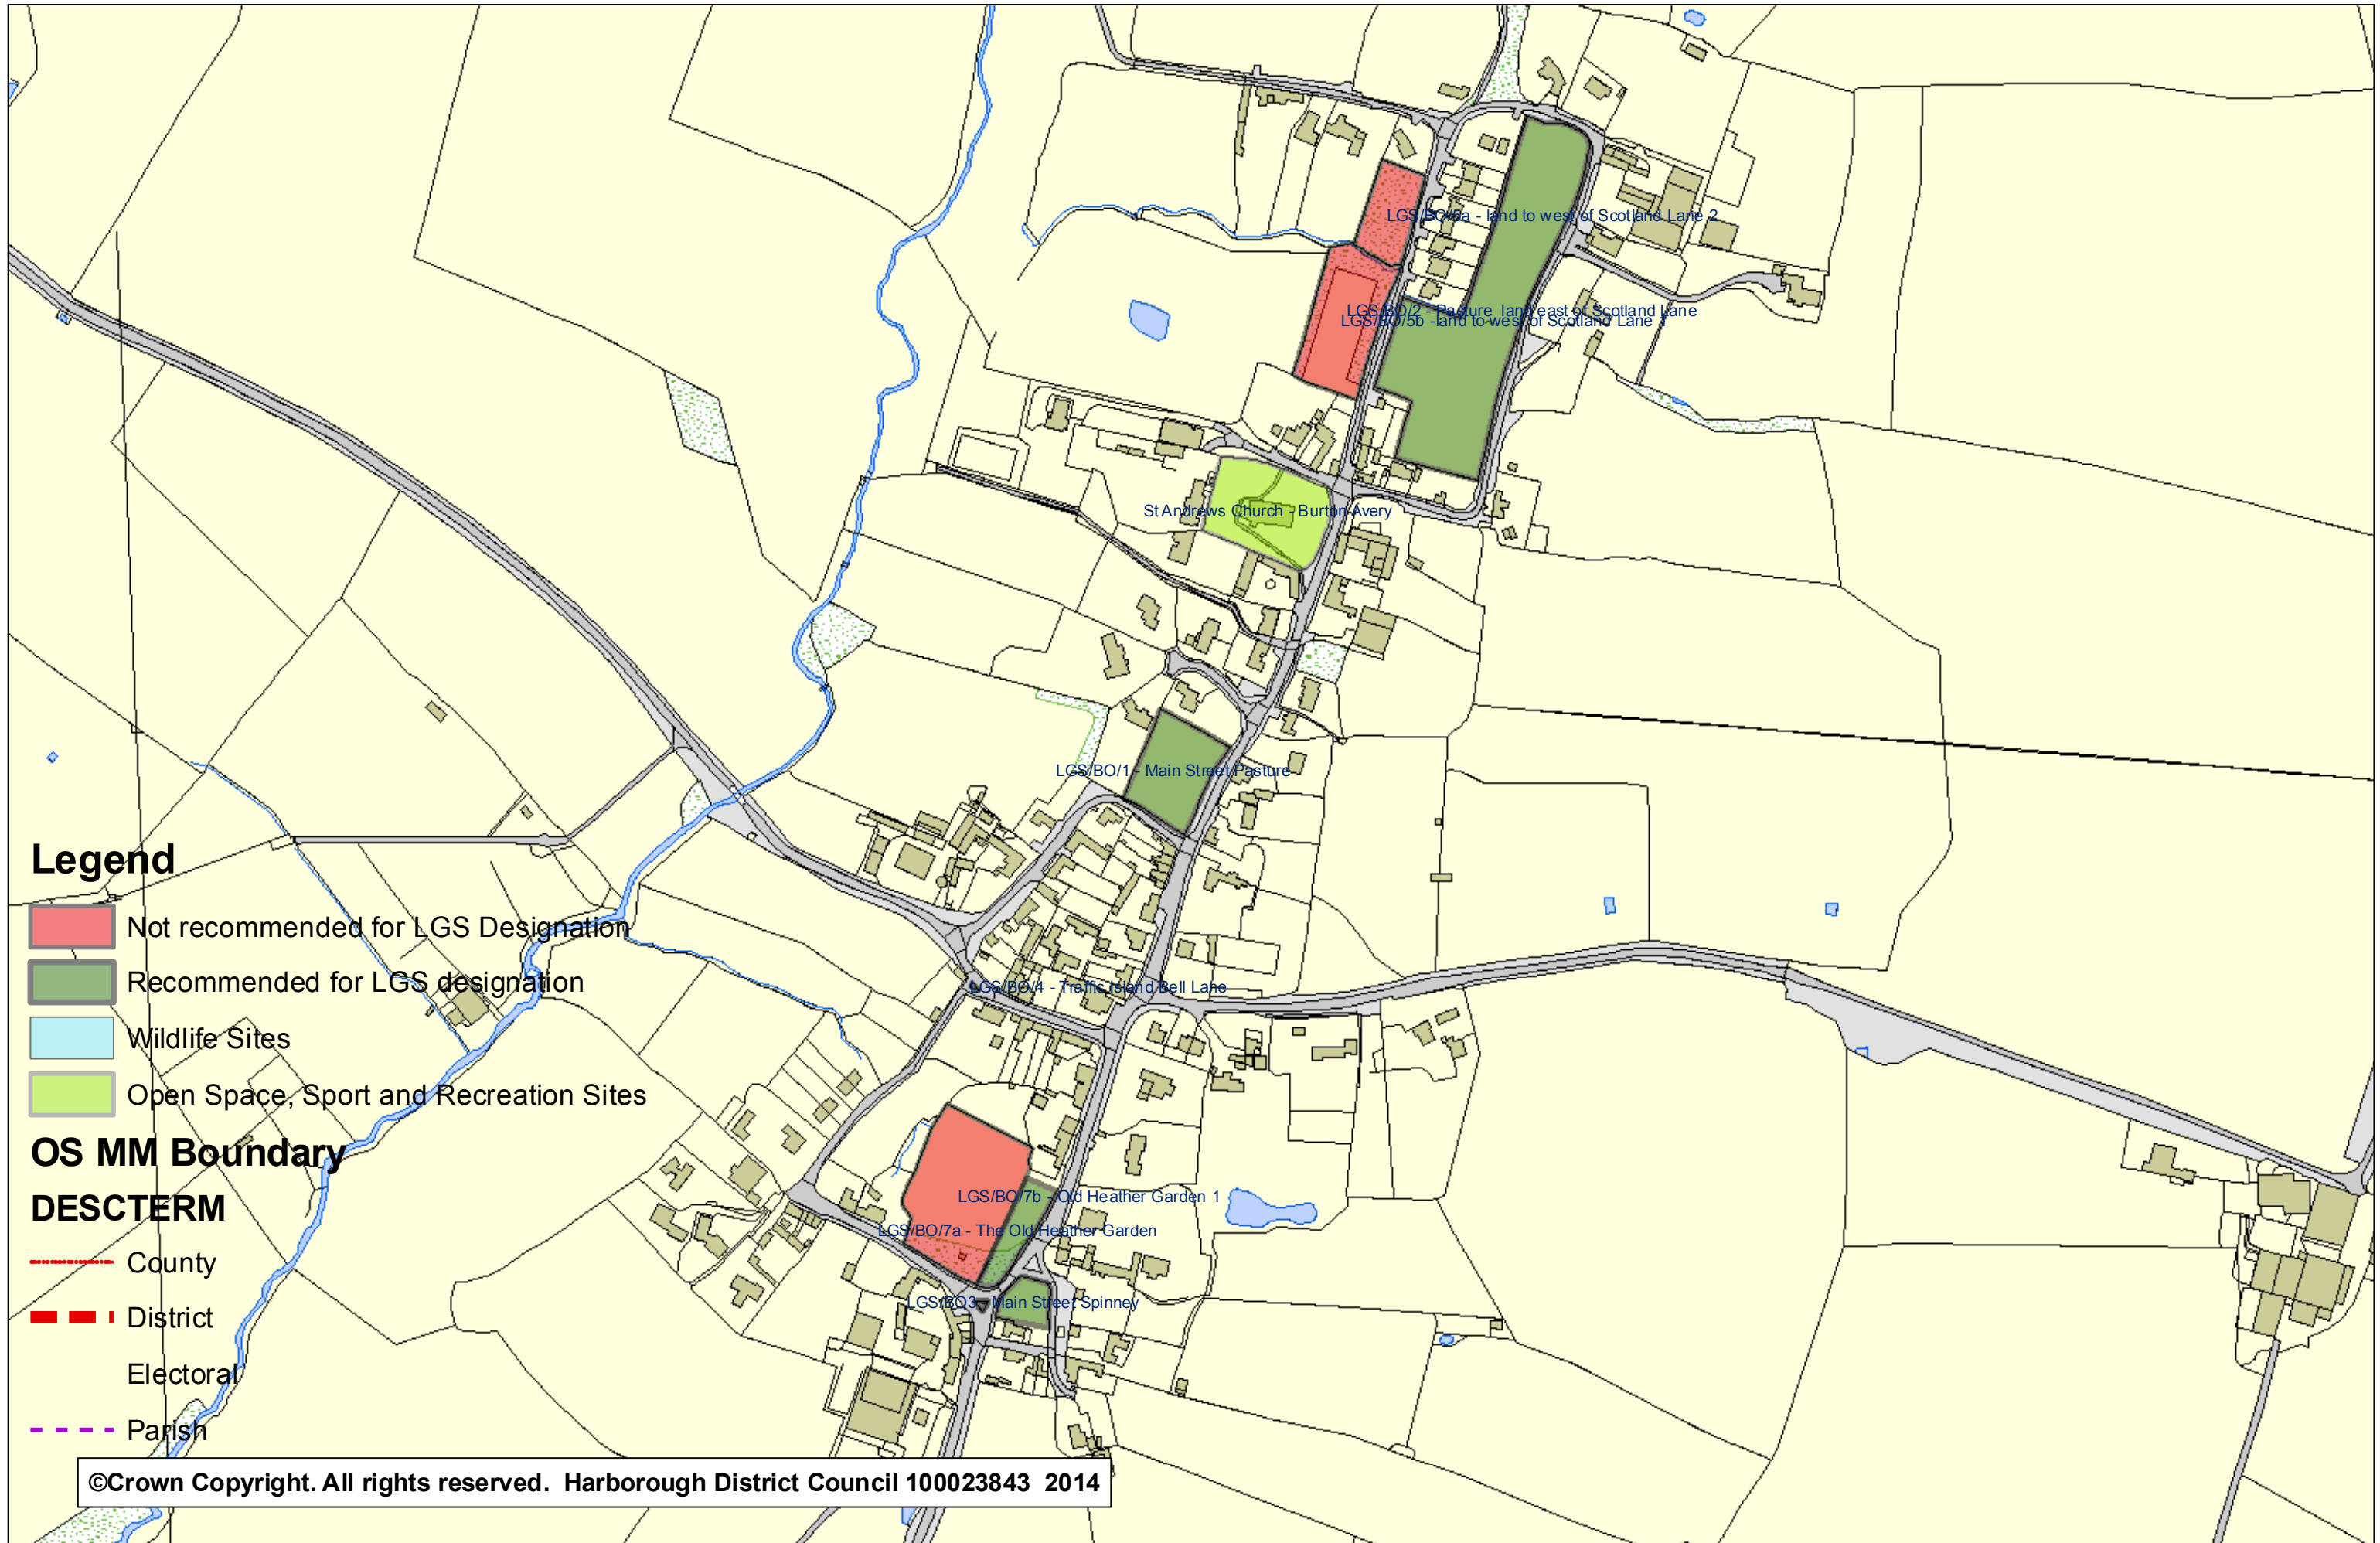

Burton Overy OSSR sites, LGS sites and Wildlife Sites

Note the LGS sites are proposals only at Sept 2015

Legend

- Not recommended for LGS Designation
- Recommended for LGS designation
- Wildlife Sites
- Open Space, Sport and Recreation Sites

OS MM Boundary

DESCTERM

- County
- District
- Electoral
- Parish